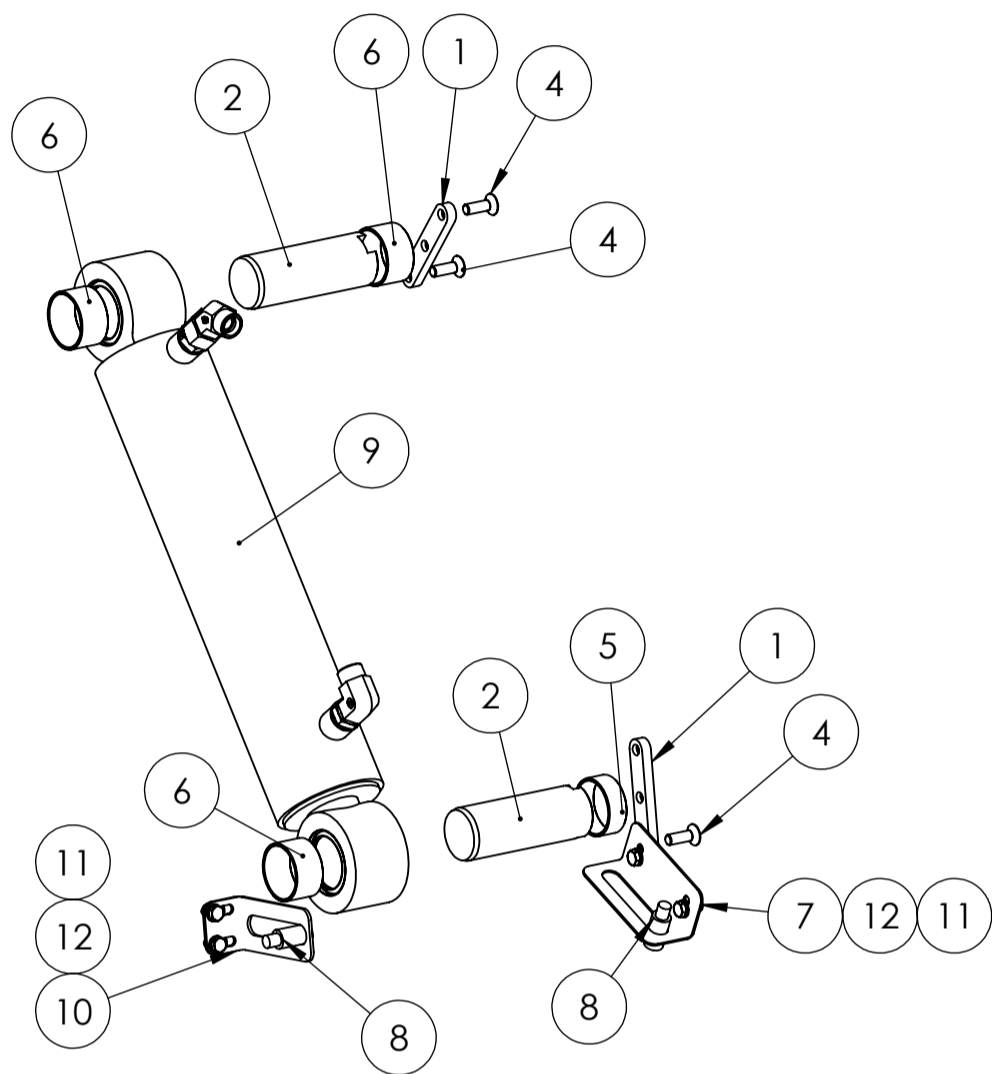

12	Skruv	Screw	1506640	
11	Bricka	Washer	1504899	
10	Givartfäste pendel	Sensor bracket	1522099	4
9	Hydraulcylinder	Hydraulic cylinder	1524061	2
8	Induktiv givare	Inductive sensor	1505621	
7	Givarfäste	Sensor bracket	1517000	2
6	Bussning	Bushing	1514831	
5	Bussning	Bushing	1516539	
4	Skruv	Screw	1505618	2
3	Skruv	Screw	1505619	2
2	Bult	Bolt	1516518	
1	Låskil	Wedge	504507	
ITEM NO.	Benämning	Title	Part no	YAP.Rev

Note! The images are for reference only. Components marked with * contact spare part branch.