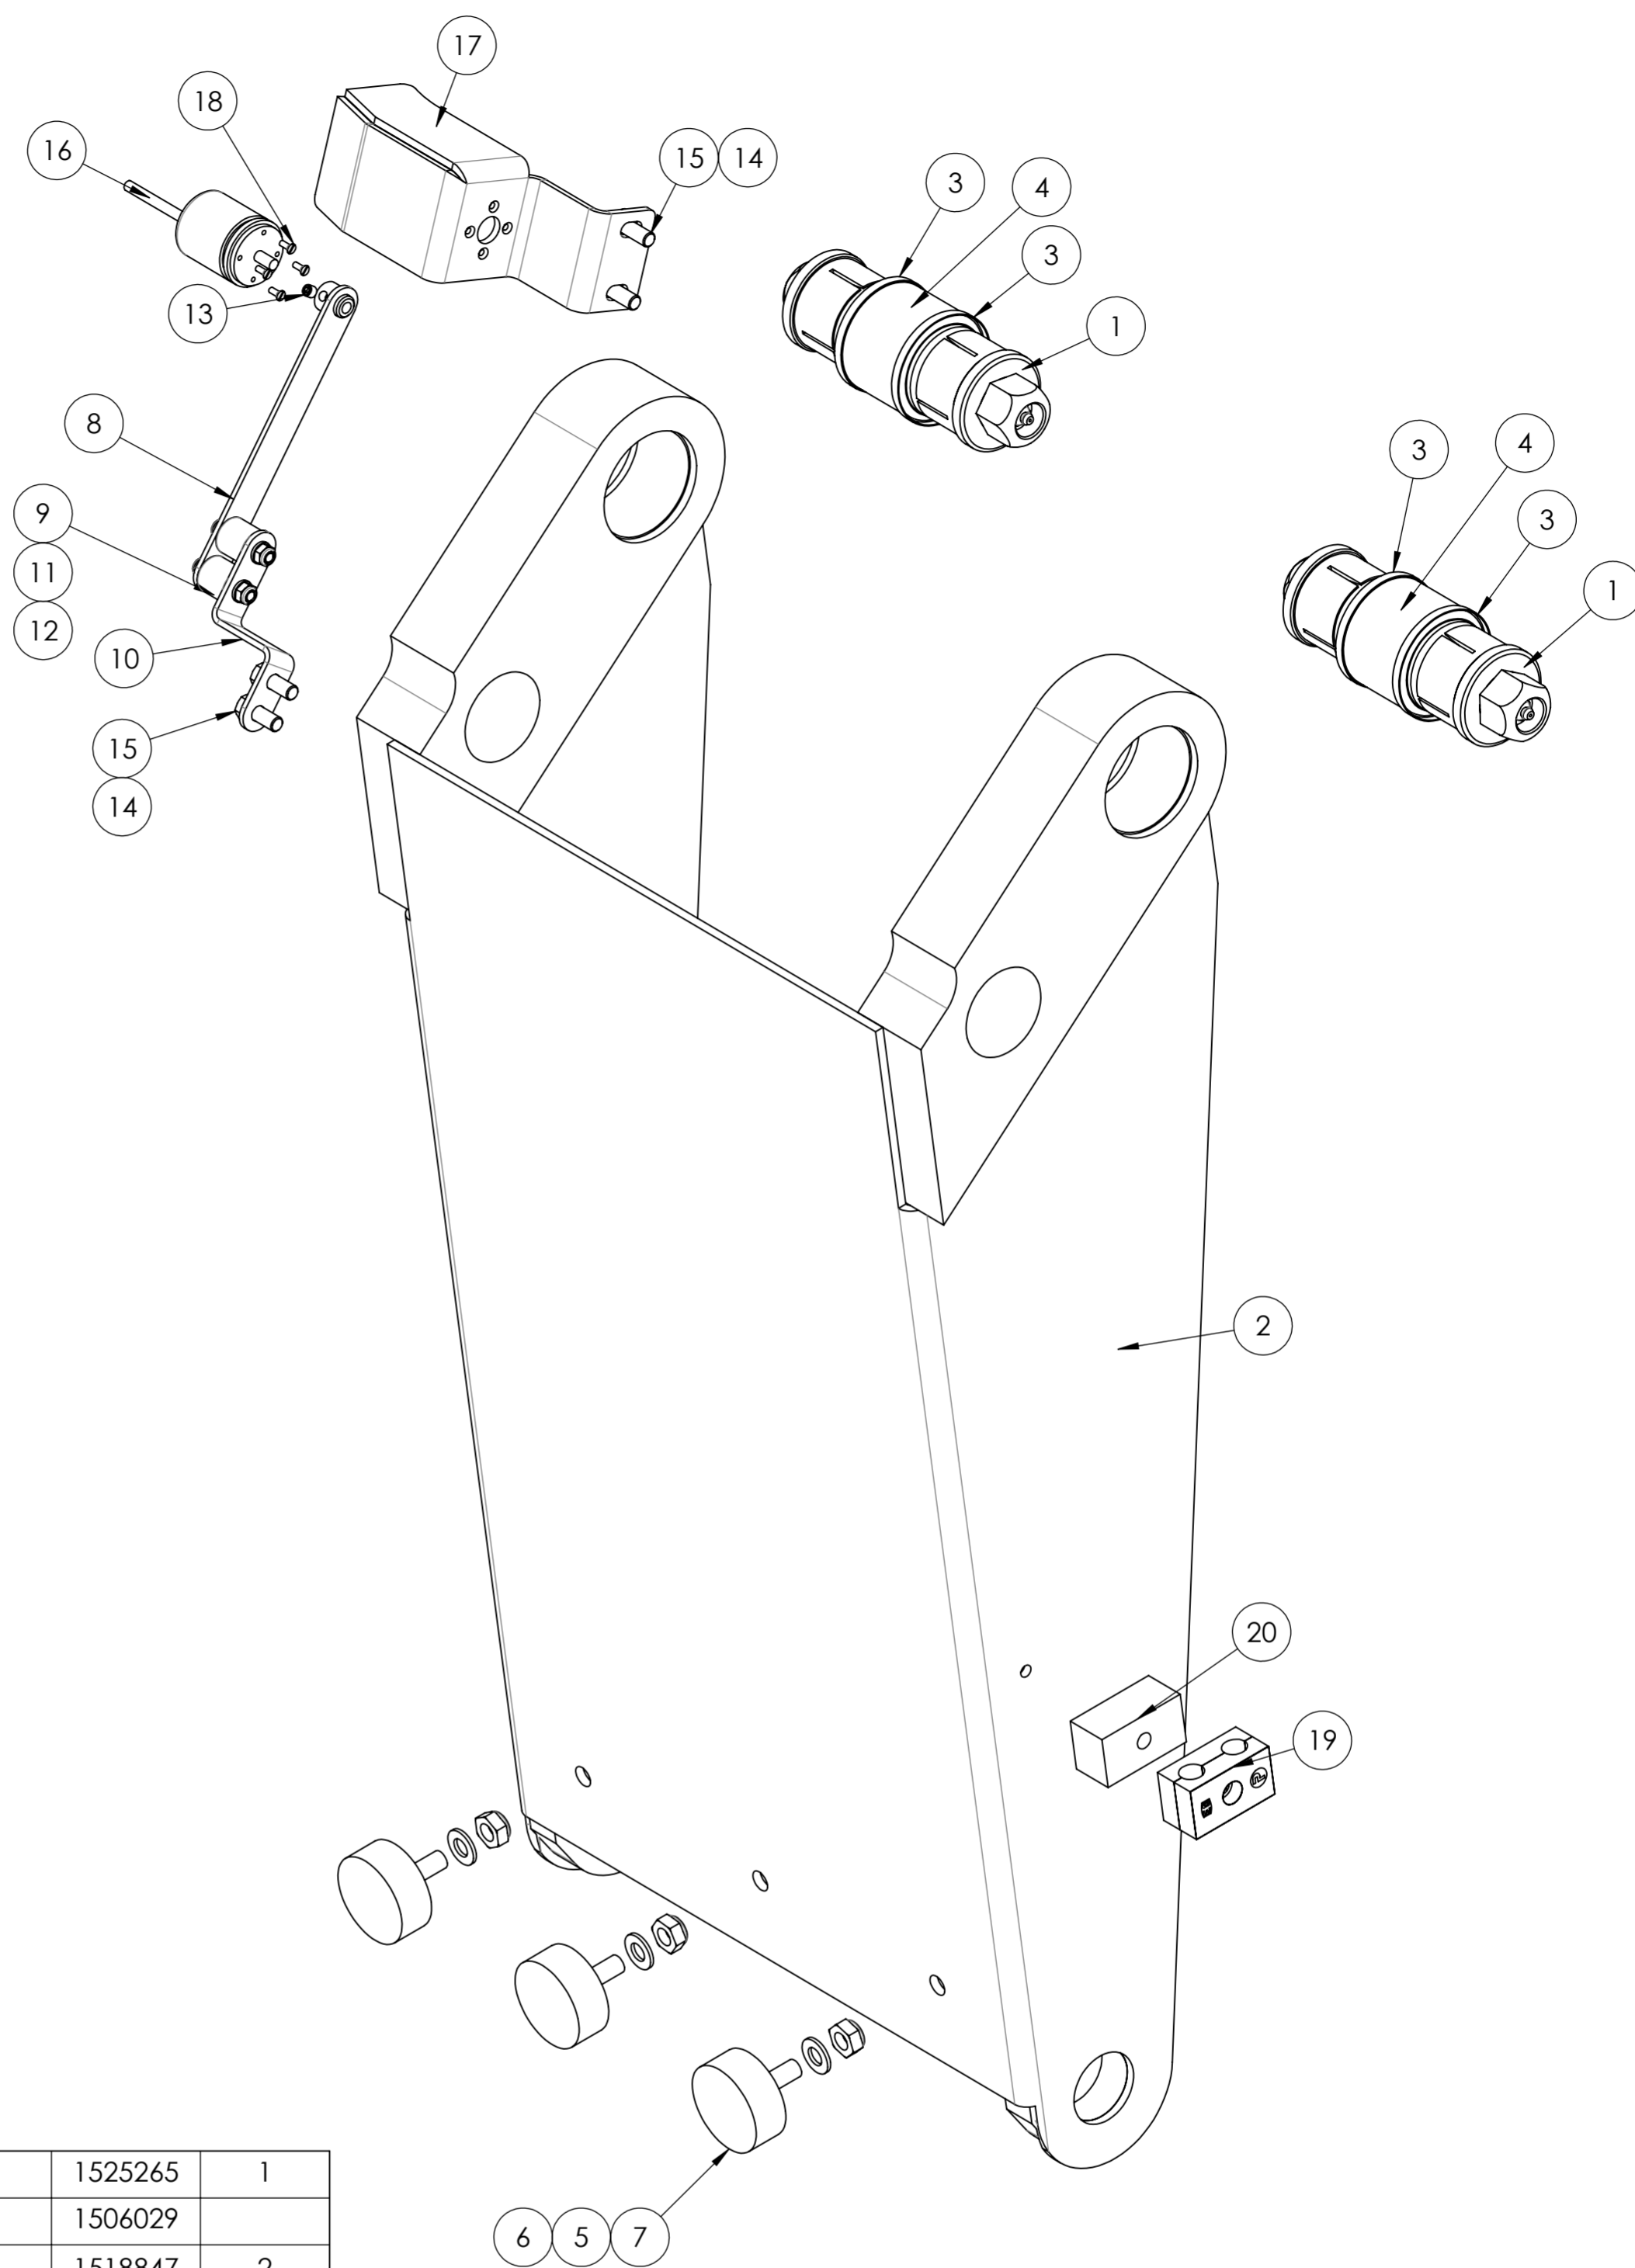

20	Distans	Spacer	1525265	1
19	Slangfäste	Hose bracket	1506029	
18	Skruv	Screw	1518847	2
17	Givarfästeplåt	Sensor plate	1525200	1
16	Vinkelgivare	Angle sensor	1522902	2
15	Skruv	Screw	1505263	
14	Bricka	Washer	1504899	
13	Skruv	Screw	1512861	
12	Låsmutter	Locking nut	1505256	
11	Bricka	Washer	1504898	
10	Arm 2 till vinkelgivare	Arm 2 angle sensor	1525197	1
9	Vibrationsdämpare	Bumper	1525194	1
8	Arm vinkelgivare	Arm angle sensor	1525199	1
7	Anslagsdämpare	Bumper	1517349	
6	Bricka	Washer	1504900	
5	Låsmutter	Locking nut	1505257	
4	Bussning	Bushing	1523903	1
3	Radialtätning	Radial seal	1515638	
2	Mellanarm SL enkel	Middle arm SL	1523924	1
1	Expanderbult	Expansion bolt	1523902	1
ITEM NO.	Benämning	Title	Part no	YAP.Rev

Note! The images are for reference only. Components marked with * contact spare part branch.