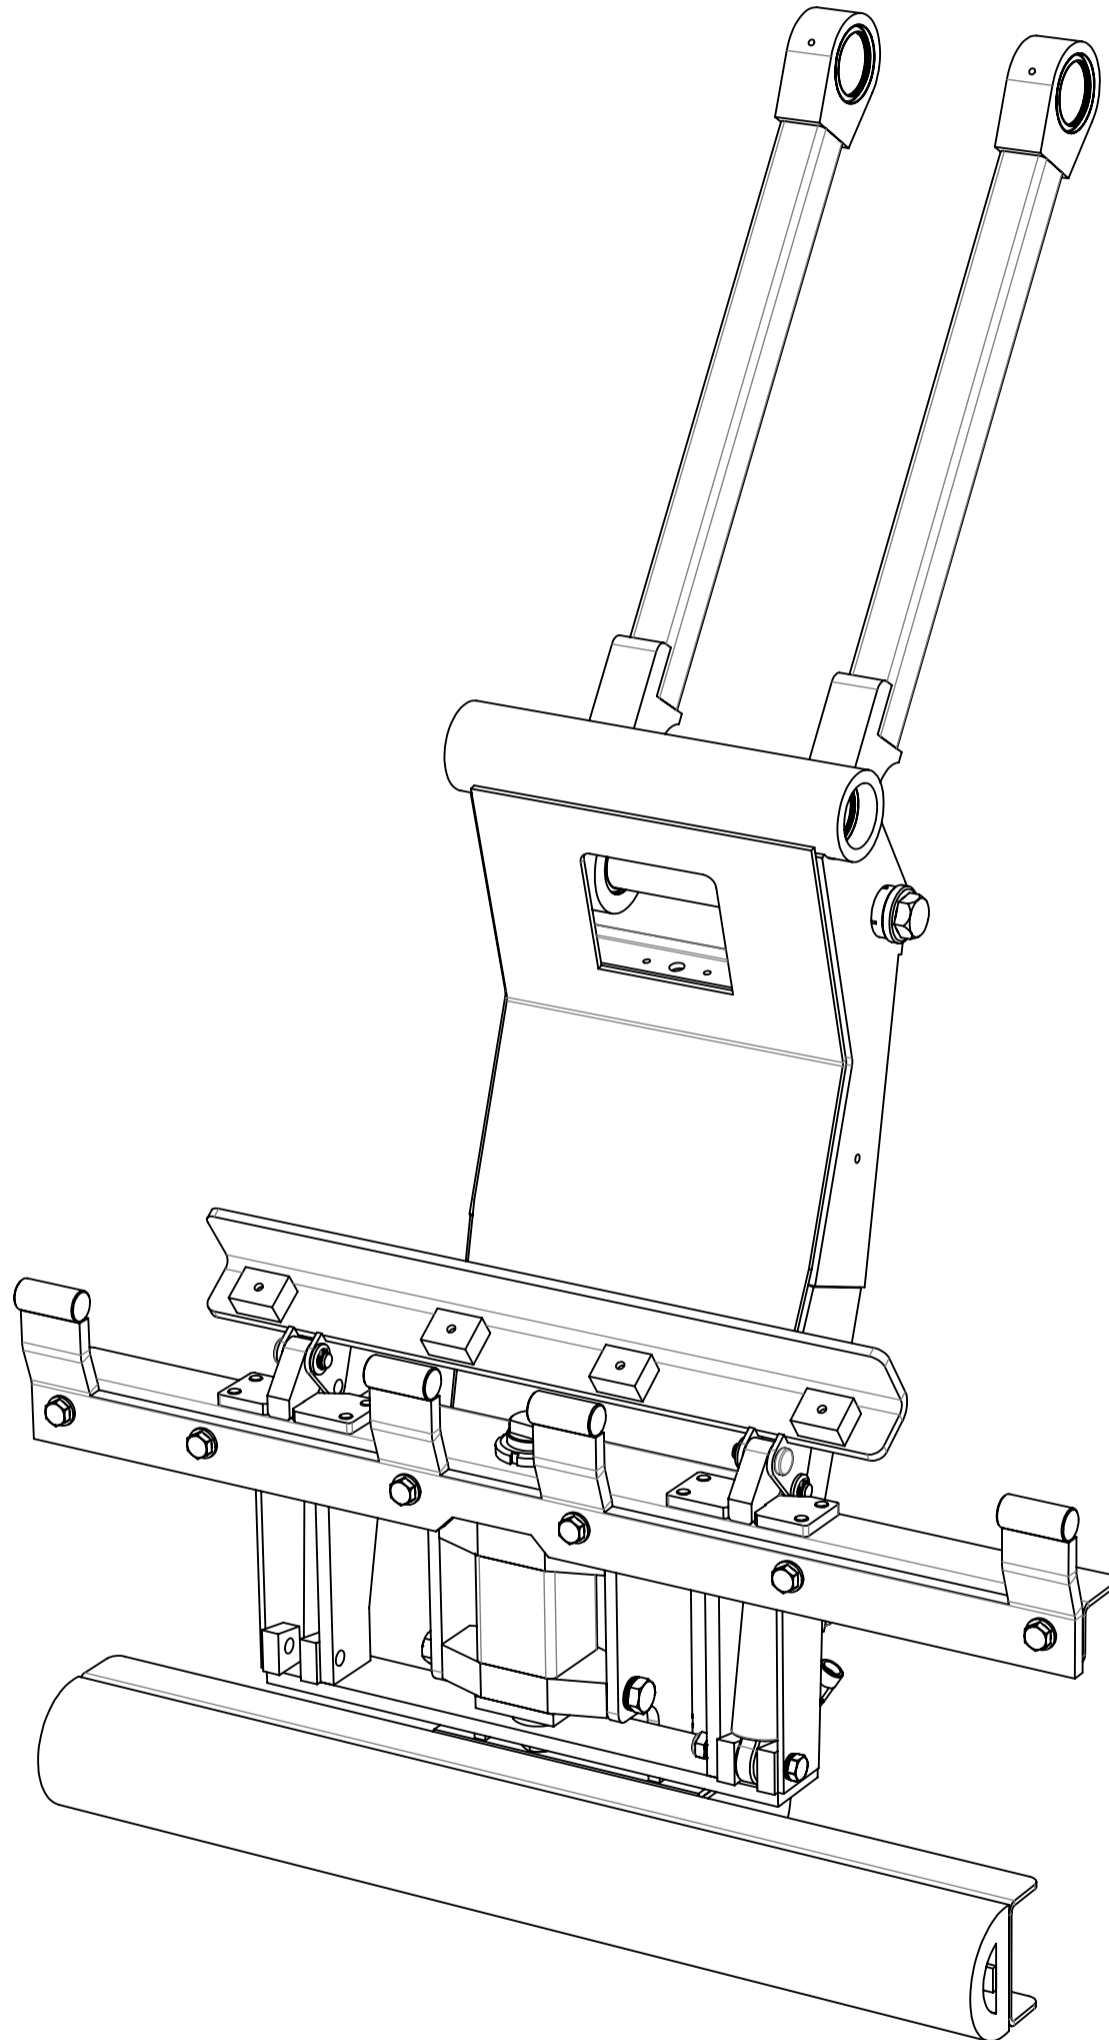

Vagga STD sidlastare - Cradle STD Side Loader

Note! The images are for reference only.
Components marked with * contact
spare part branch.