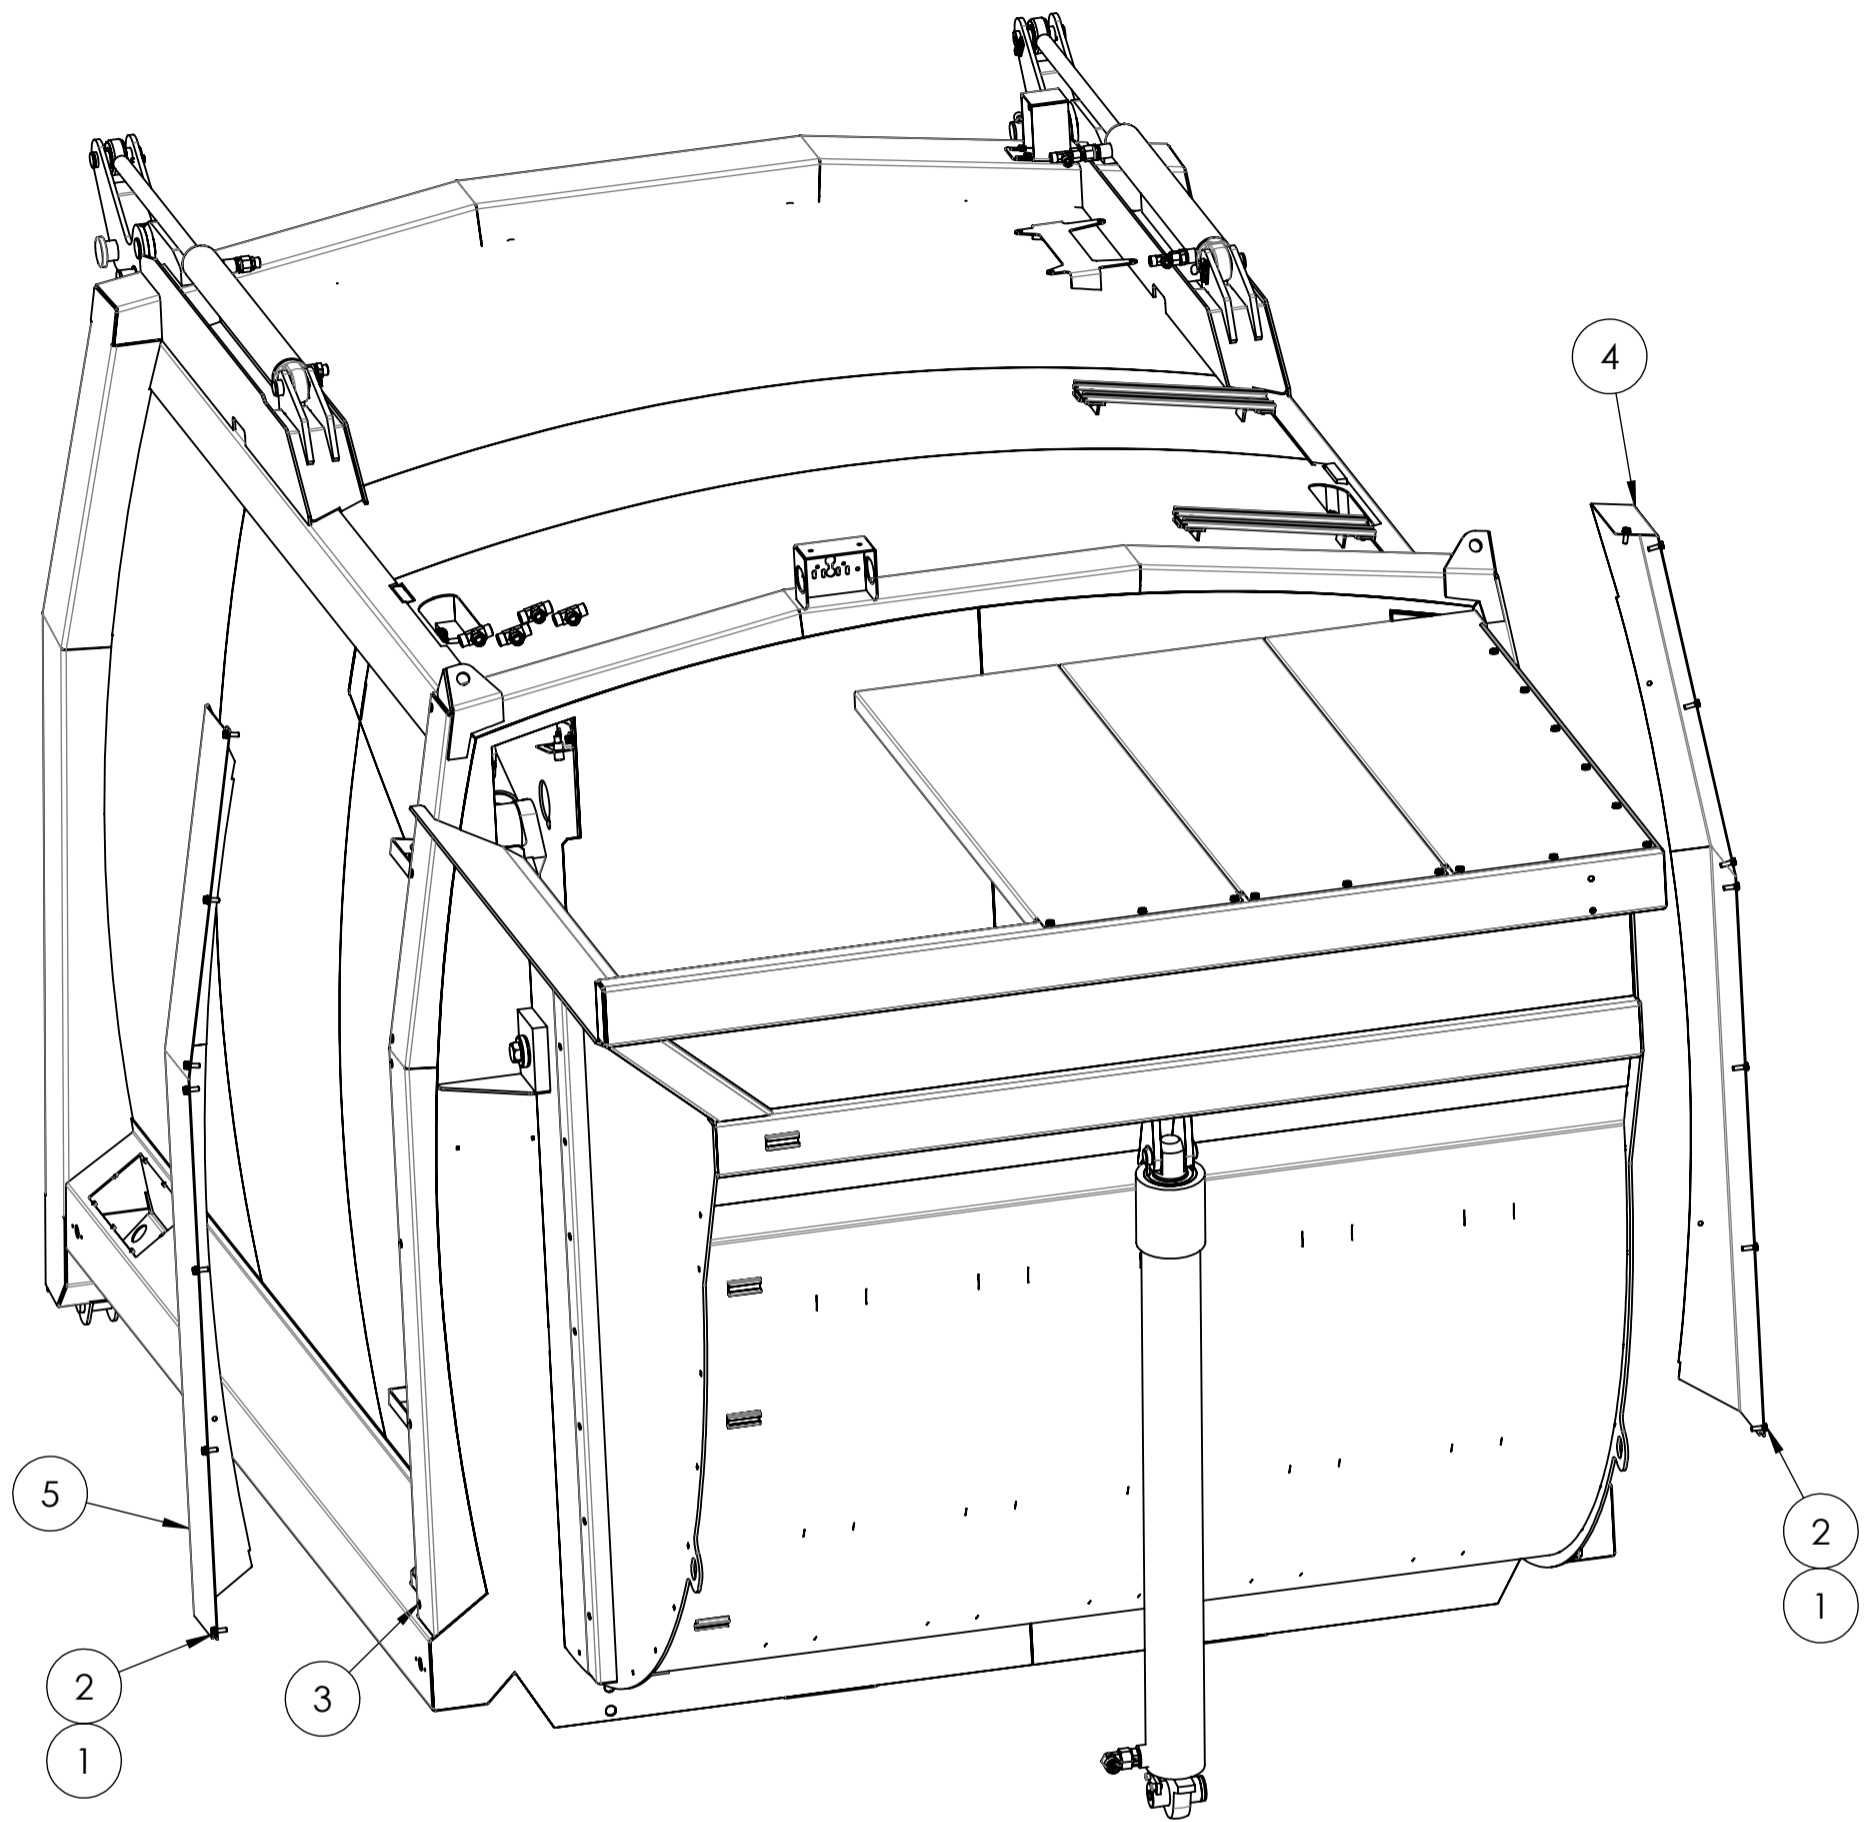

5	Slangskydd höger	Hose cover right	1523931	1
4	Slangskydd vänster	Hose cover left	1516228	
3	Blindnitmutter	Rivet nut	1504886	
2	Skruv	Screw	1504922	
1	Bricka	Washer	1504899	
ITEM NO.	Benämning	Title	Part no	YAP.Rev

Note! The images are for reference only. Components marked with * contact spare part branch.