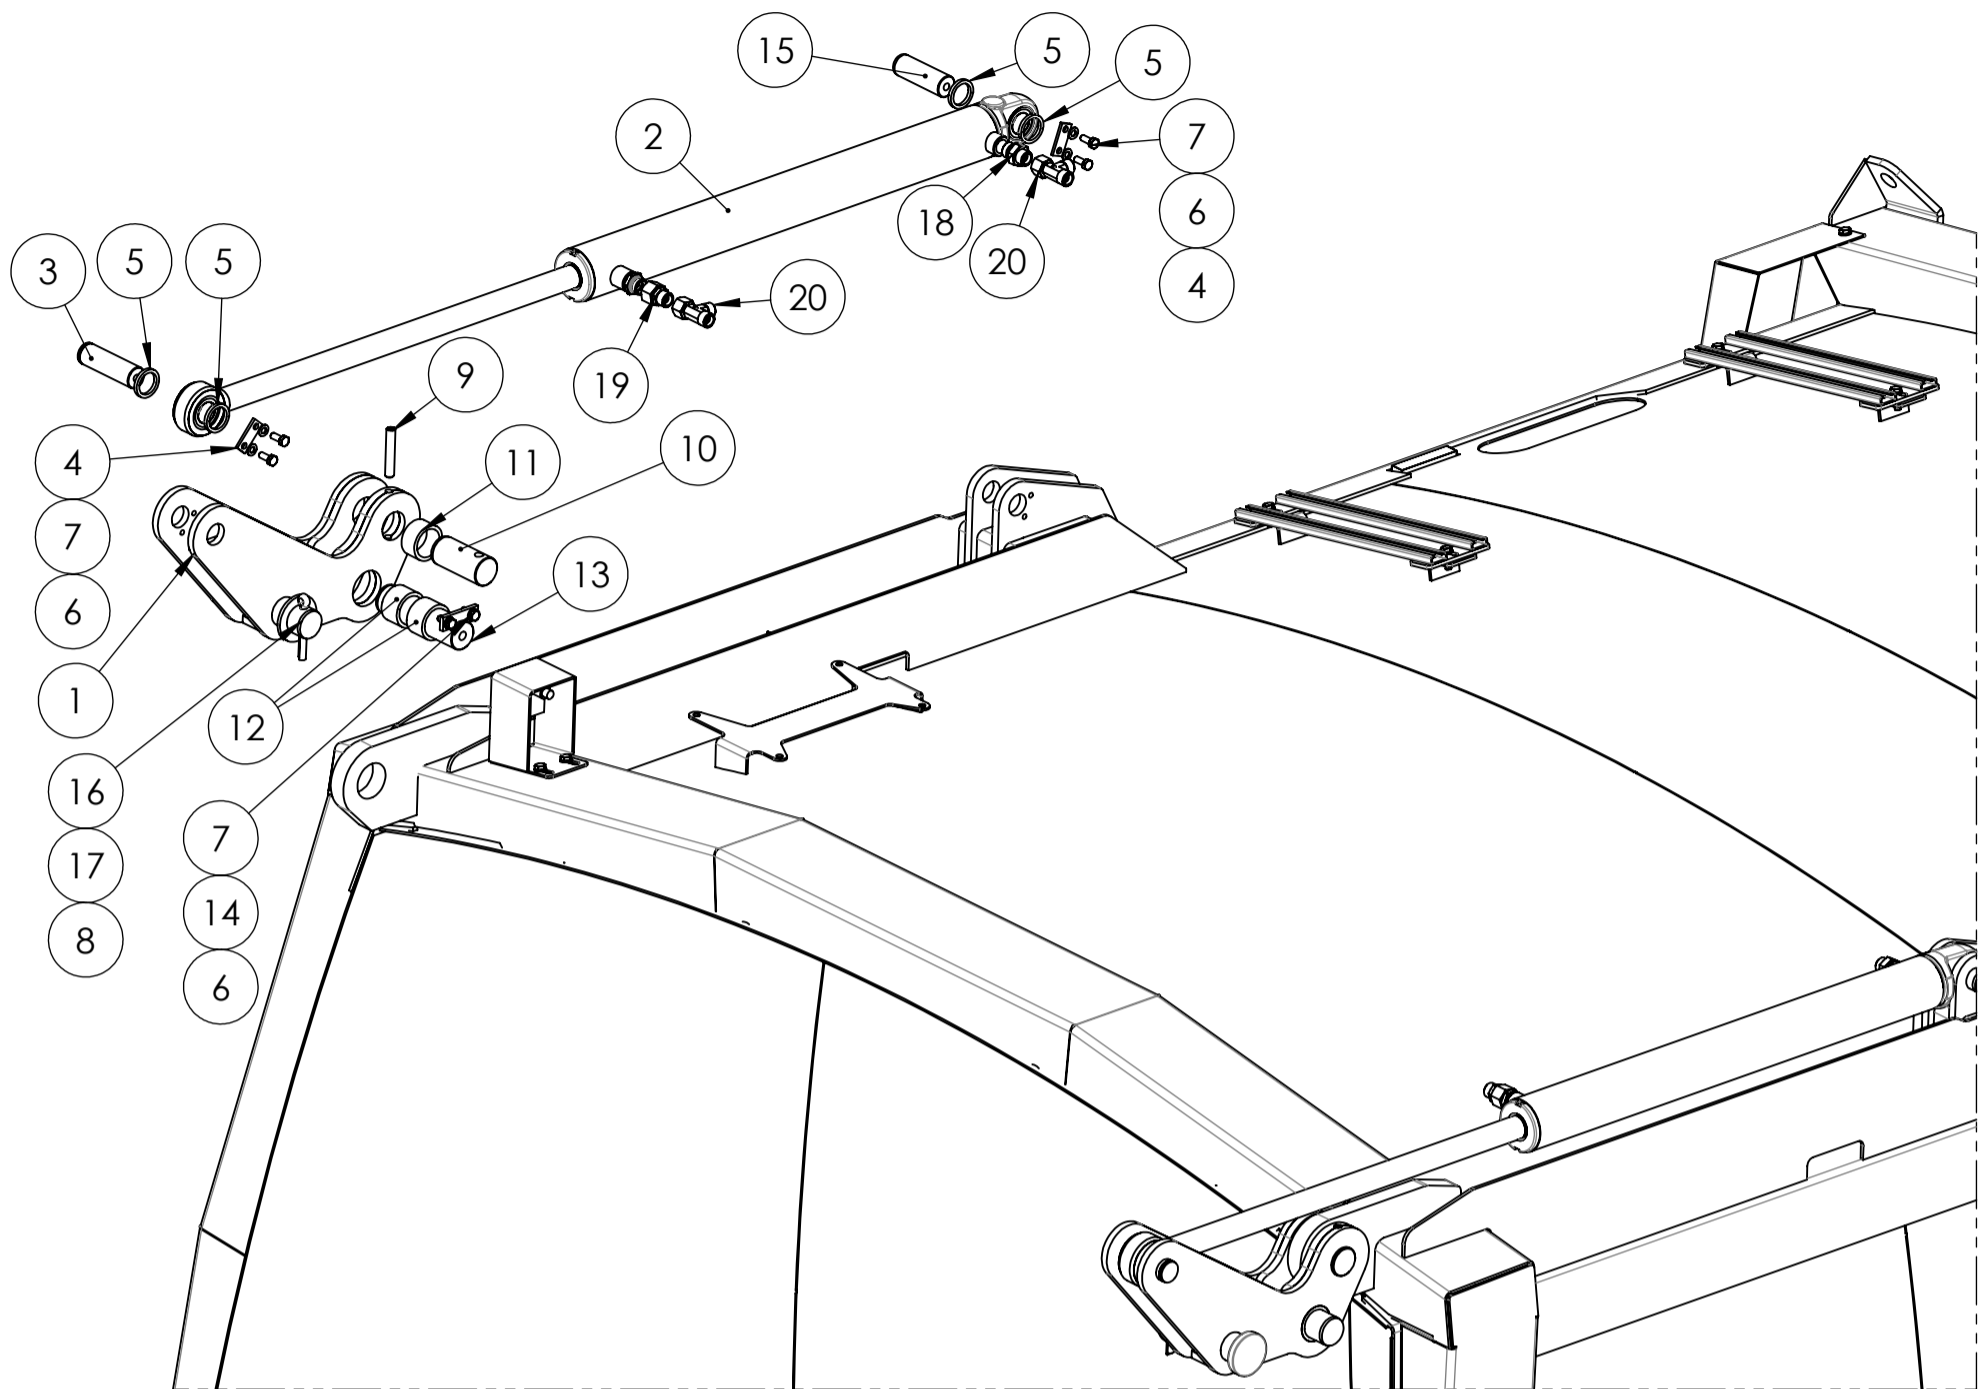

## SL toppsammanställning-SL top assembly

1. Behållare-Body
2. Komprimator-Compress module
3. Baklucka-Tailgate
4. Lastarm-Loading arm
5. Vagga-Cradle
6. Hydraultank-Hydraulic tank

Note! The images are for reference only.  
Components marked with \* contact  
spare part branch.

## Sidlastarbehållare-Body Side Loader

Note! The images are for reference only.  
Components marked with \* contact  
spare part branch.

20	Adapter	Adapter	1505758	
19	Adapter	Adapter	1505850	
18	Adapter	Adapter	1505849	
17	Bricka	Washer	1516195	
16	Bult	Bolt	1516194	
15	Bult	Bolt	1506882	3
14	Låsplatta	Locking plate	504337	2
13	Bult	Bolt	504345	3
12	Bussning	Bushing	1505505	
11	Bussning	Bushing	1512299	
10	Bult	Bolt	1516173	
9	Skruv	Screw	1516174	
8	Saxpinne	Cotter pin	1516196	
7	Skruv	Screw	1505263	
6	Bricka	Washer	1504899	
5	Bricka	Washer	1506926	
4	Låsplatta	Locking plate	1506881	
3	Bult	Bolt	1516156	
2	Hydraulcylinder	Hydraulic cylinder	1523878	2
1	Arm SL	Arm SL	1516155	4
ITEM NO.	Benämning	Title	Part no	YAP.Rev