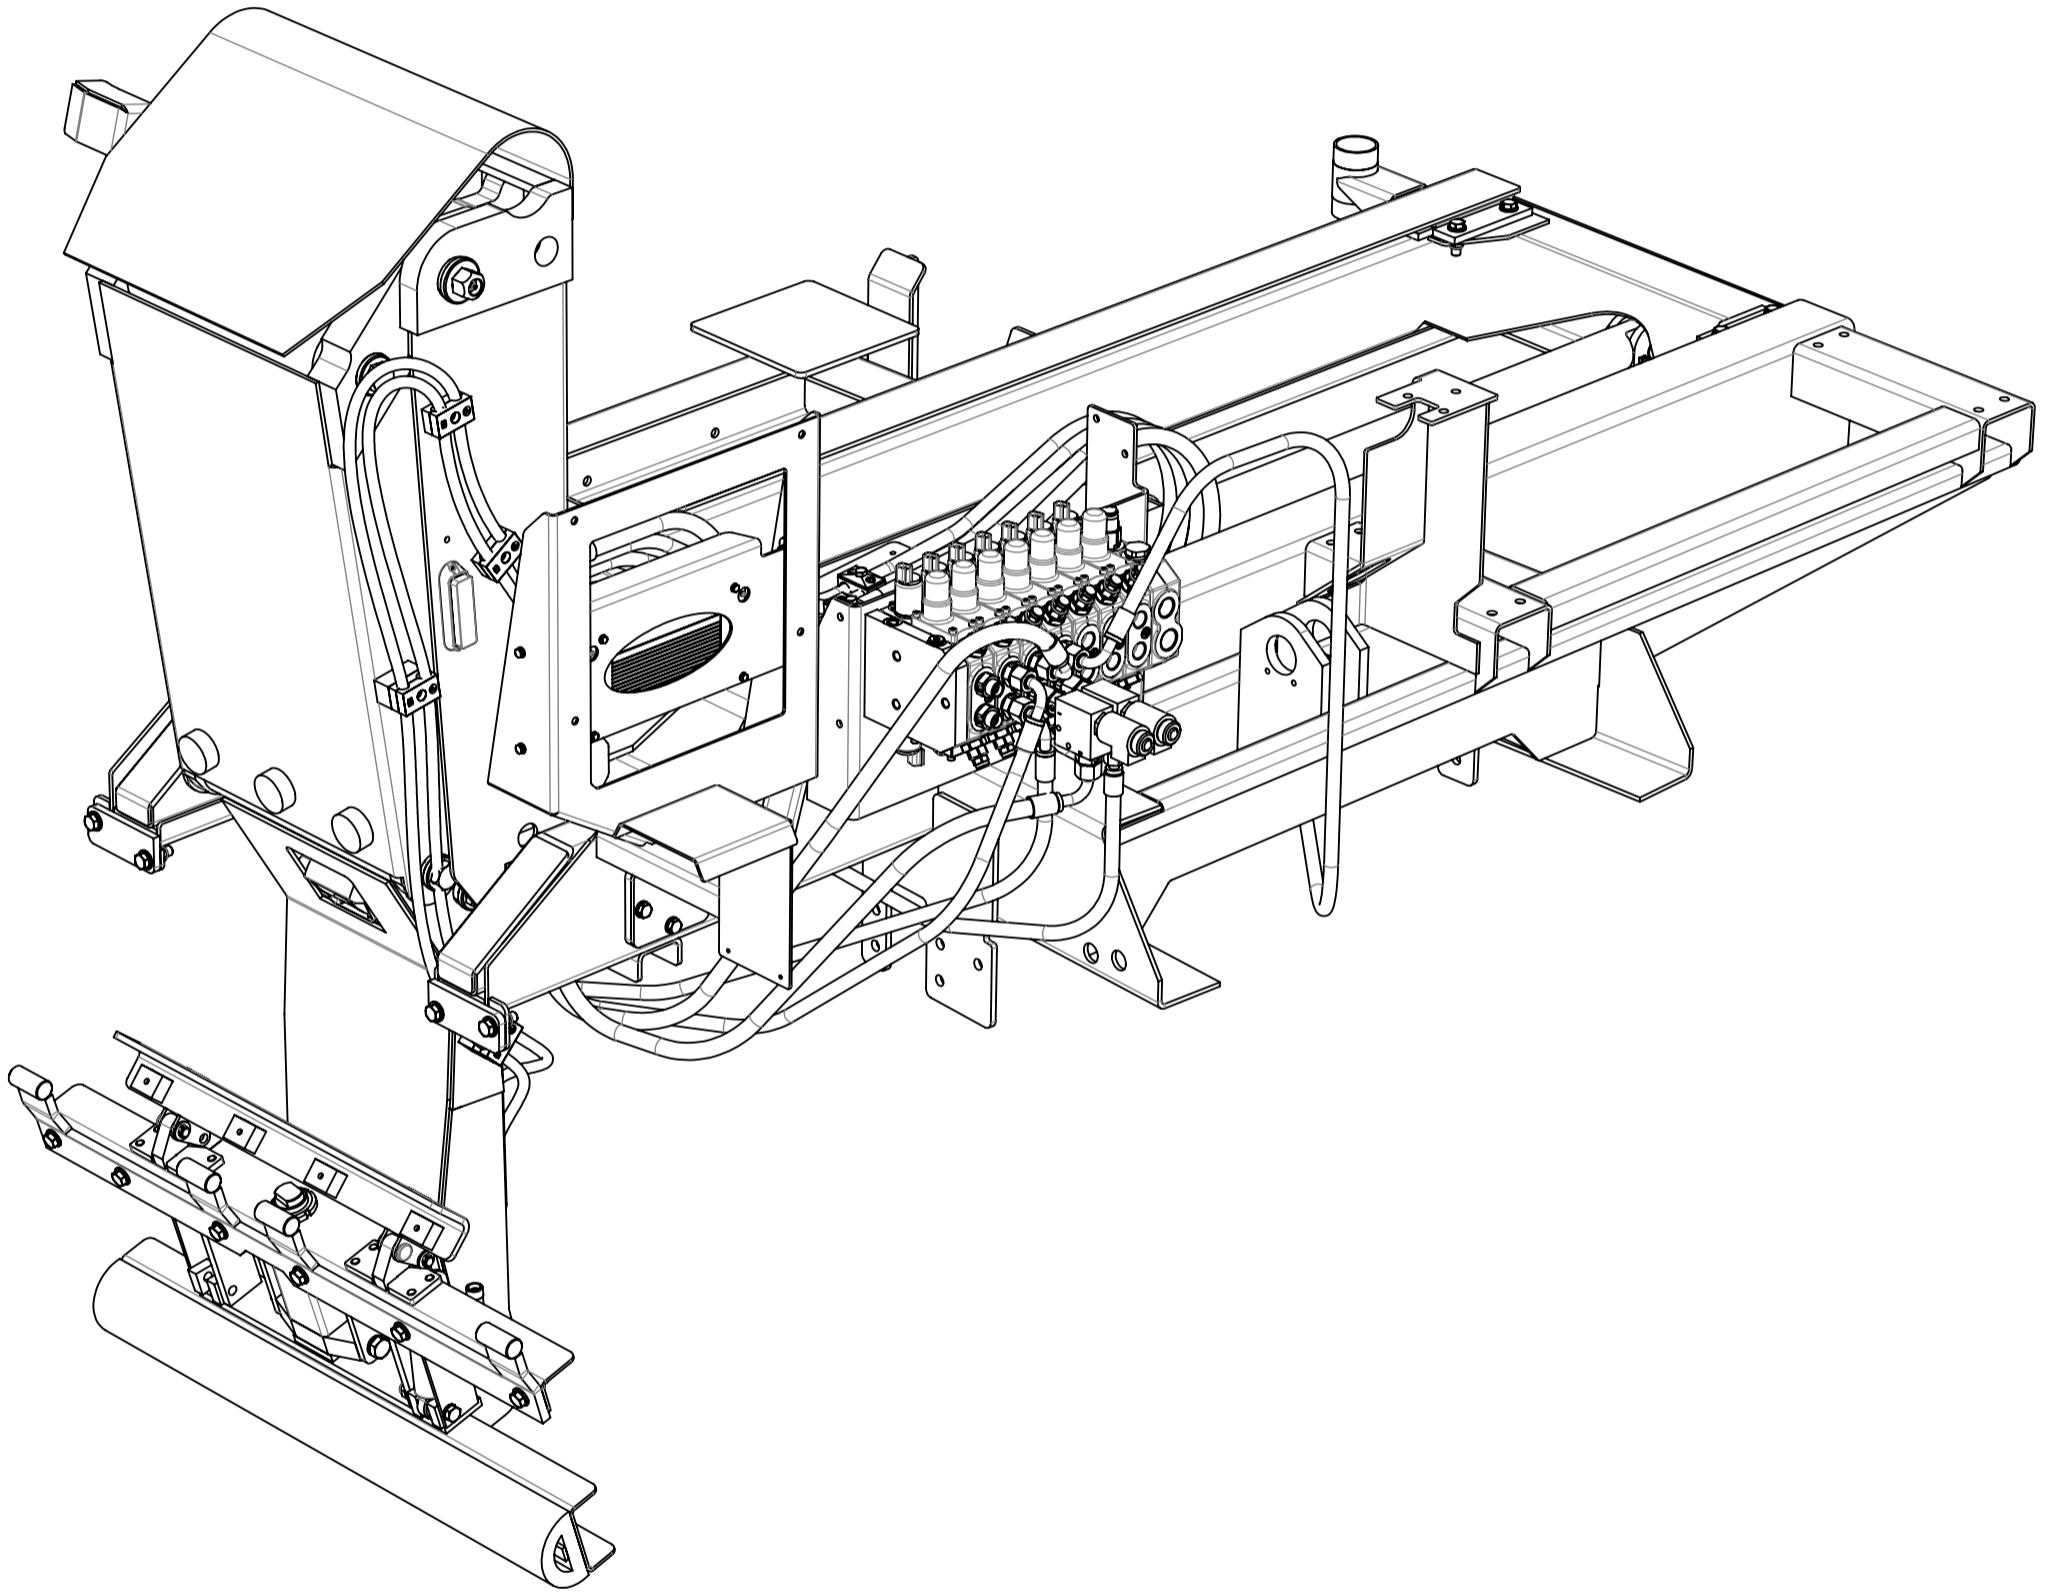

Sidlastararm - Loading arm Side Loader

Note! The images are for reference only.
Components marked with * contact
spare part branch.