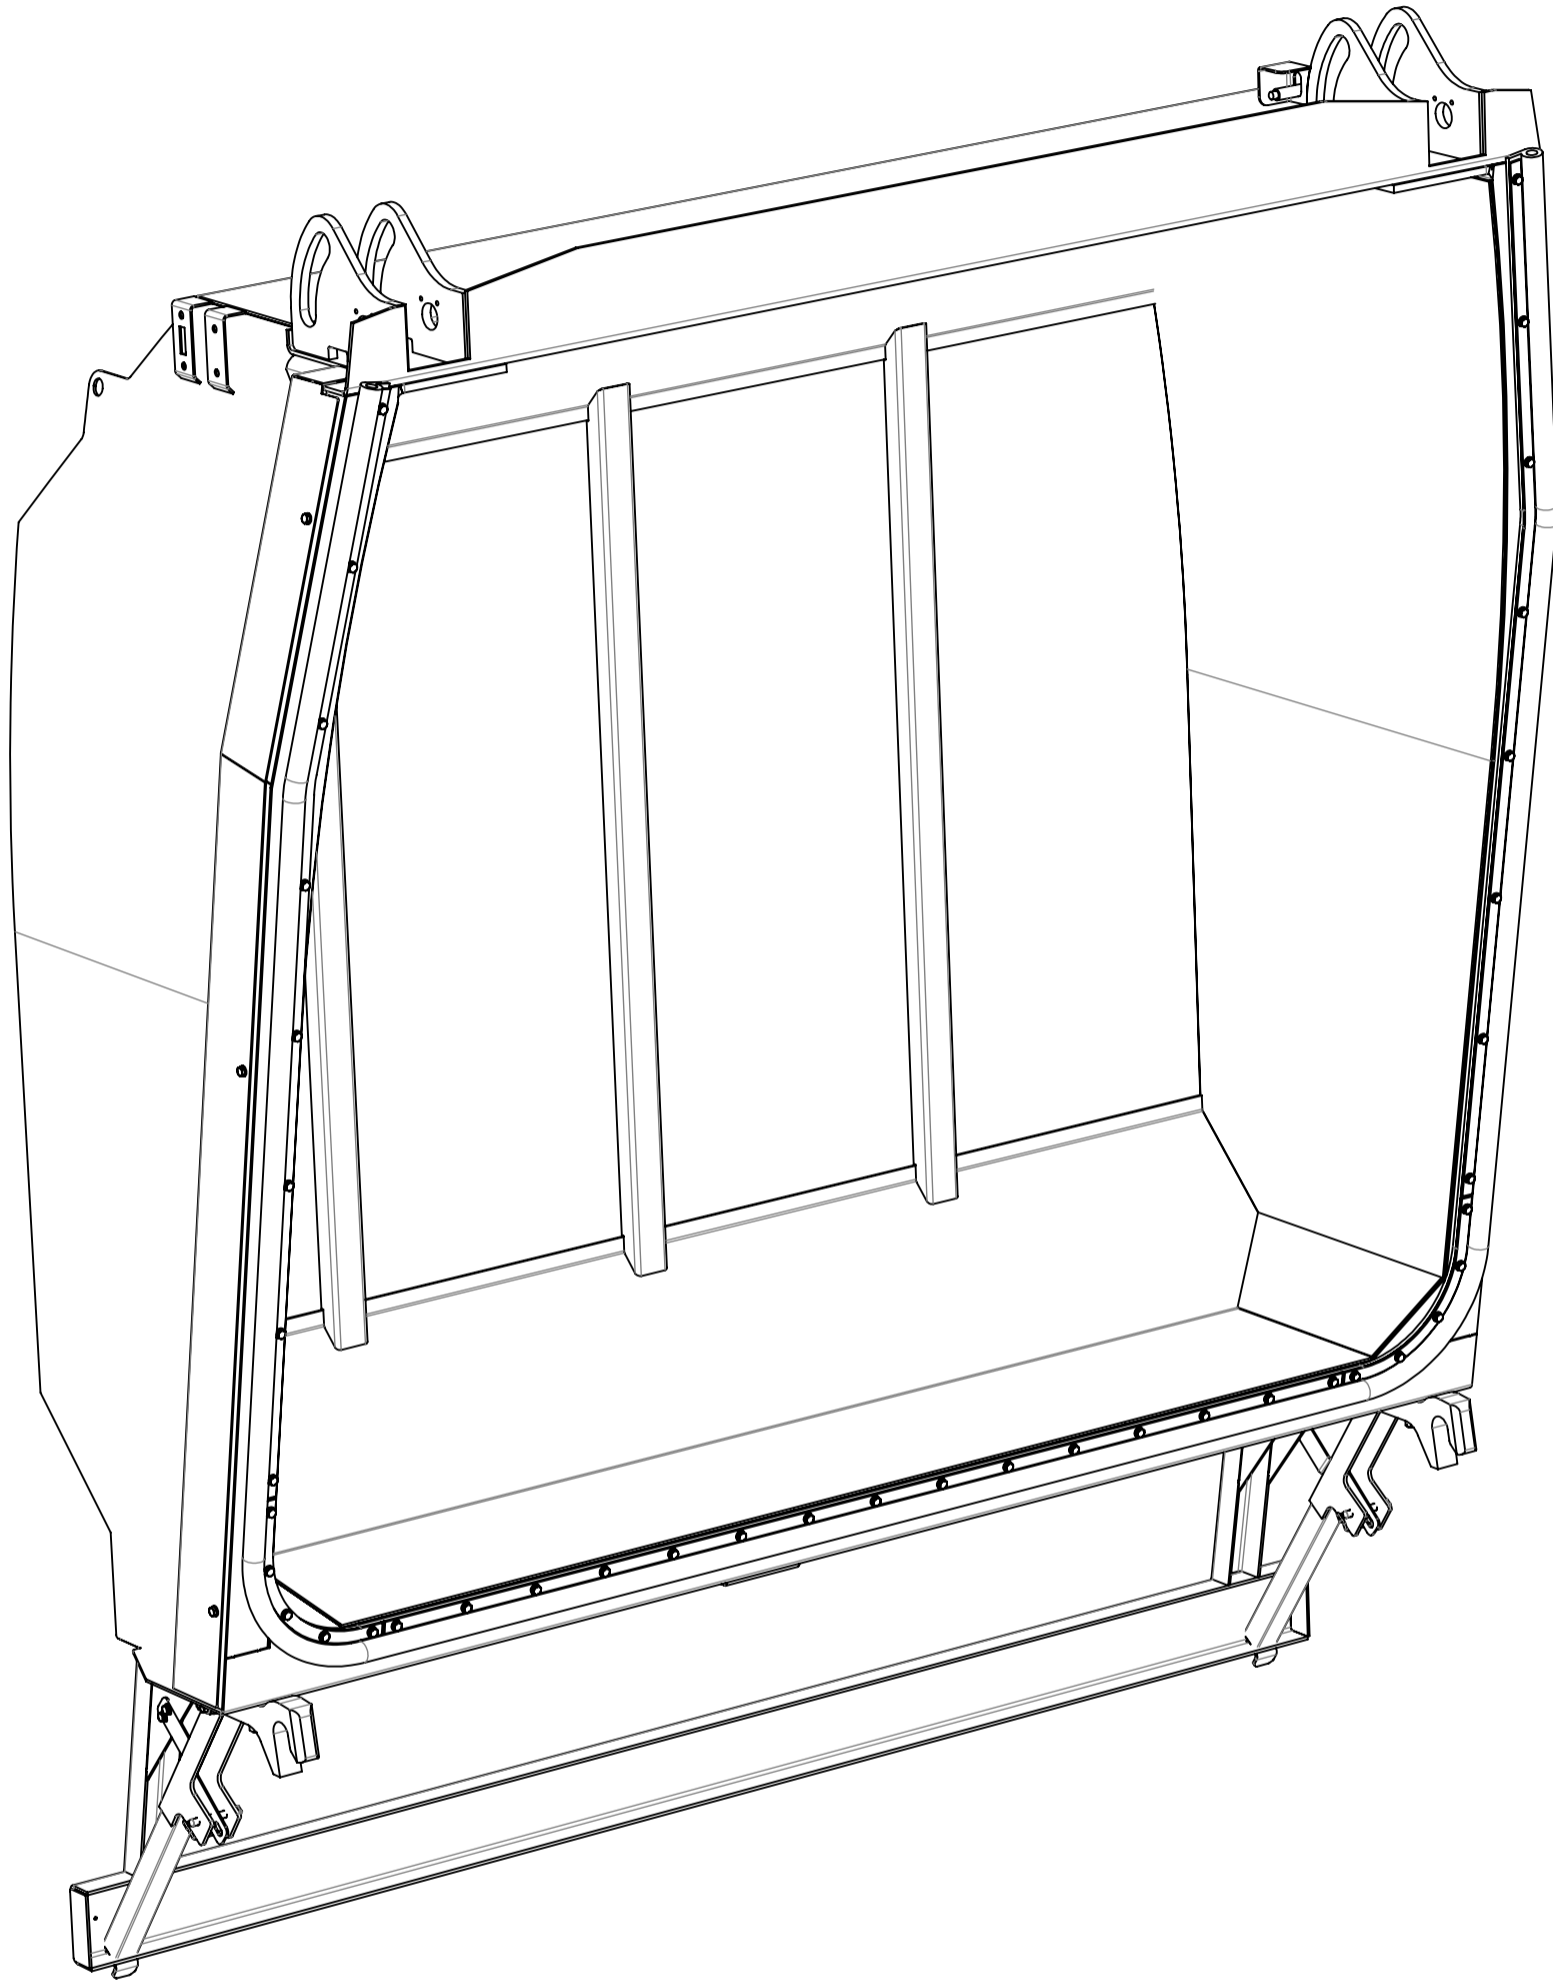

Baklucka SL-Tailgate SL

Note! The images are for reference only.
Components marked with * contact
spare part branch.