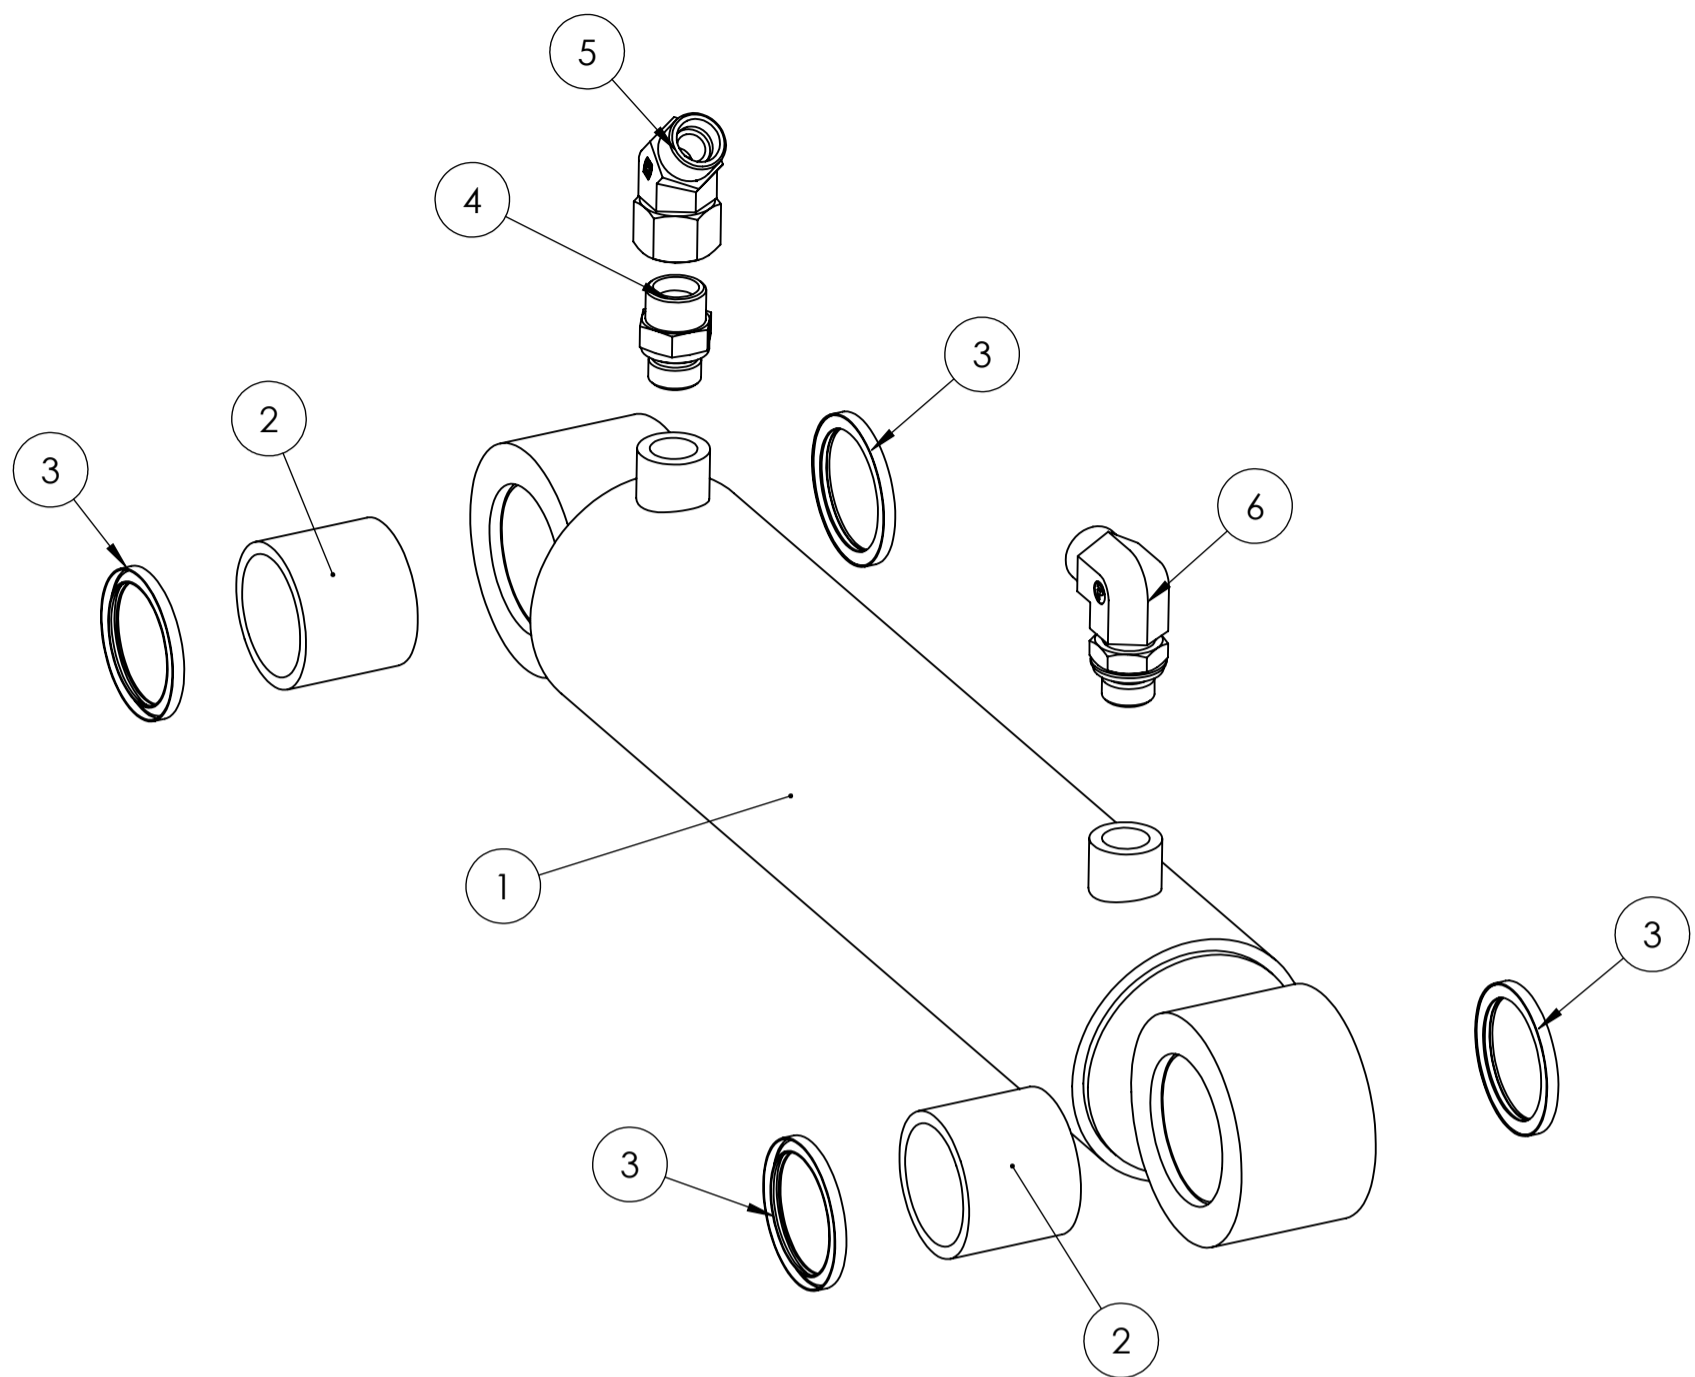

6	Adapter	Adapter	1506236	
5	Adapter	Adapter	1505924	
4	Adapter	Adapter	1506192	
3	Radialtätning	Radial seal	1515638	
2	Bussning	Bushing	1519571	
1	Hydraulcylinder	Hydraulic cylinder	1524039	1
ITEM NO.	Benämning	Title	Part no	YAP.Rev

Note! The images are for reference only. Components marked with * contact spare part branch.

Hydraulcylinder-Hydraulic cylinder

1520839
2014-02-14

Sidlastare komprimatorhus-Side loader Compress Module

Rev. 1

Date: 2014-03-27