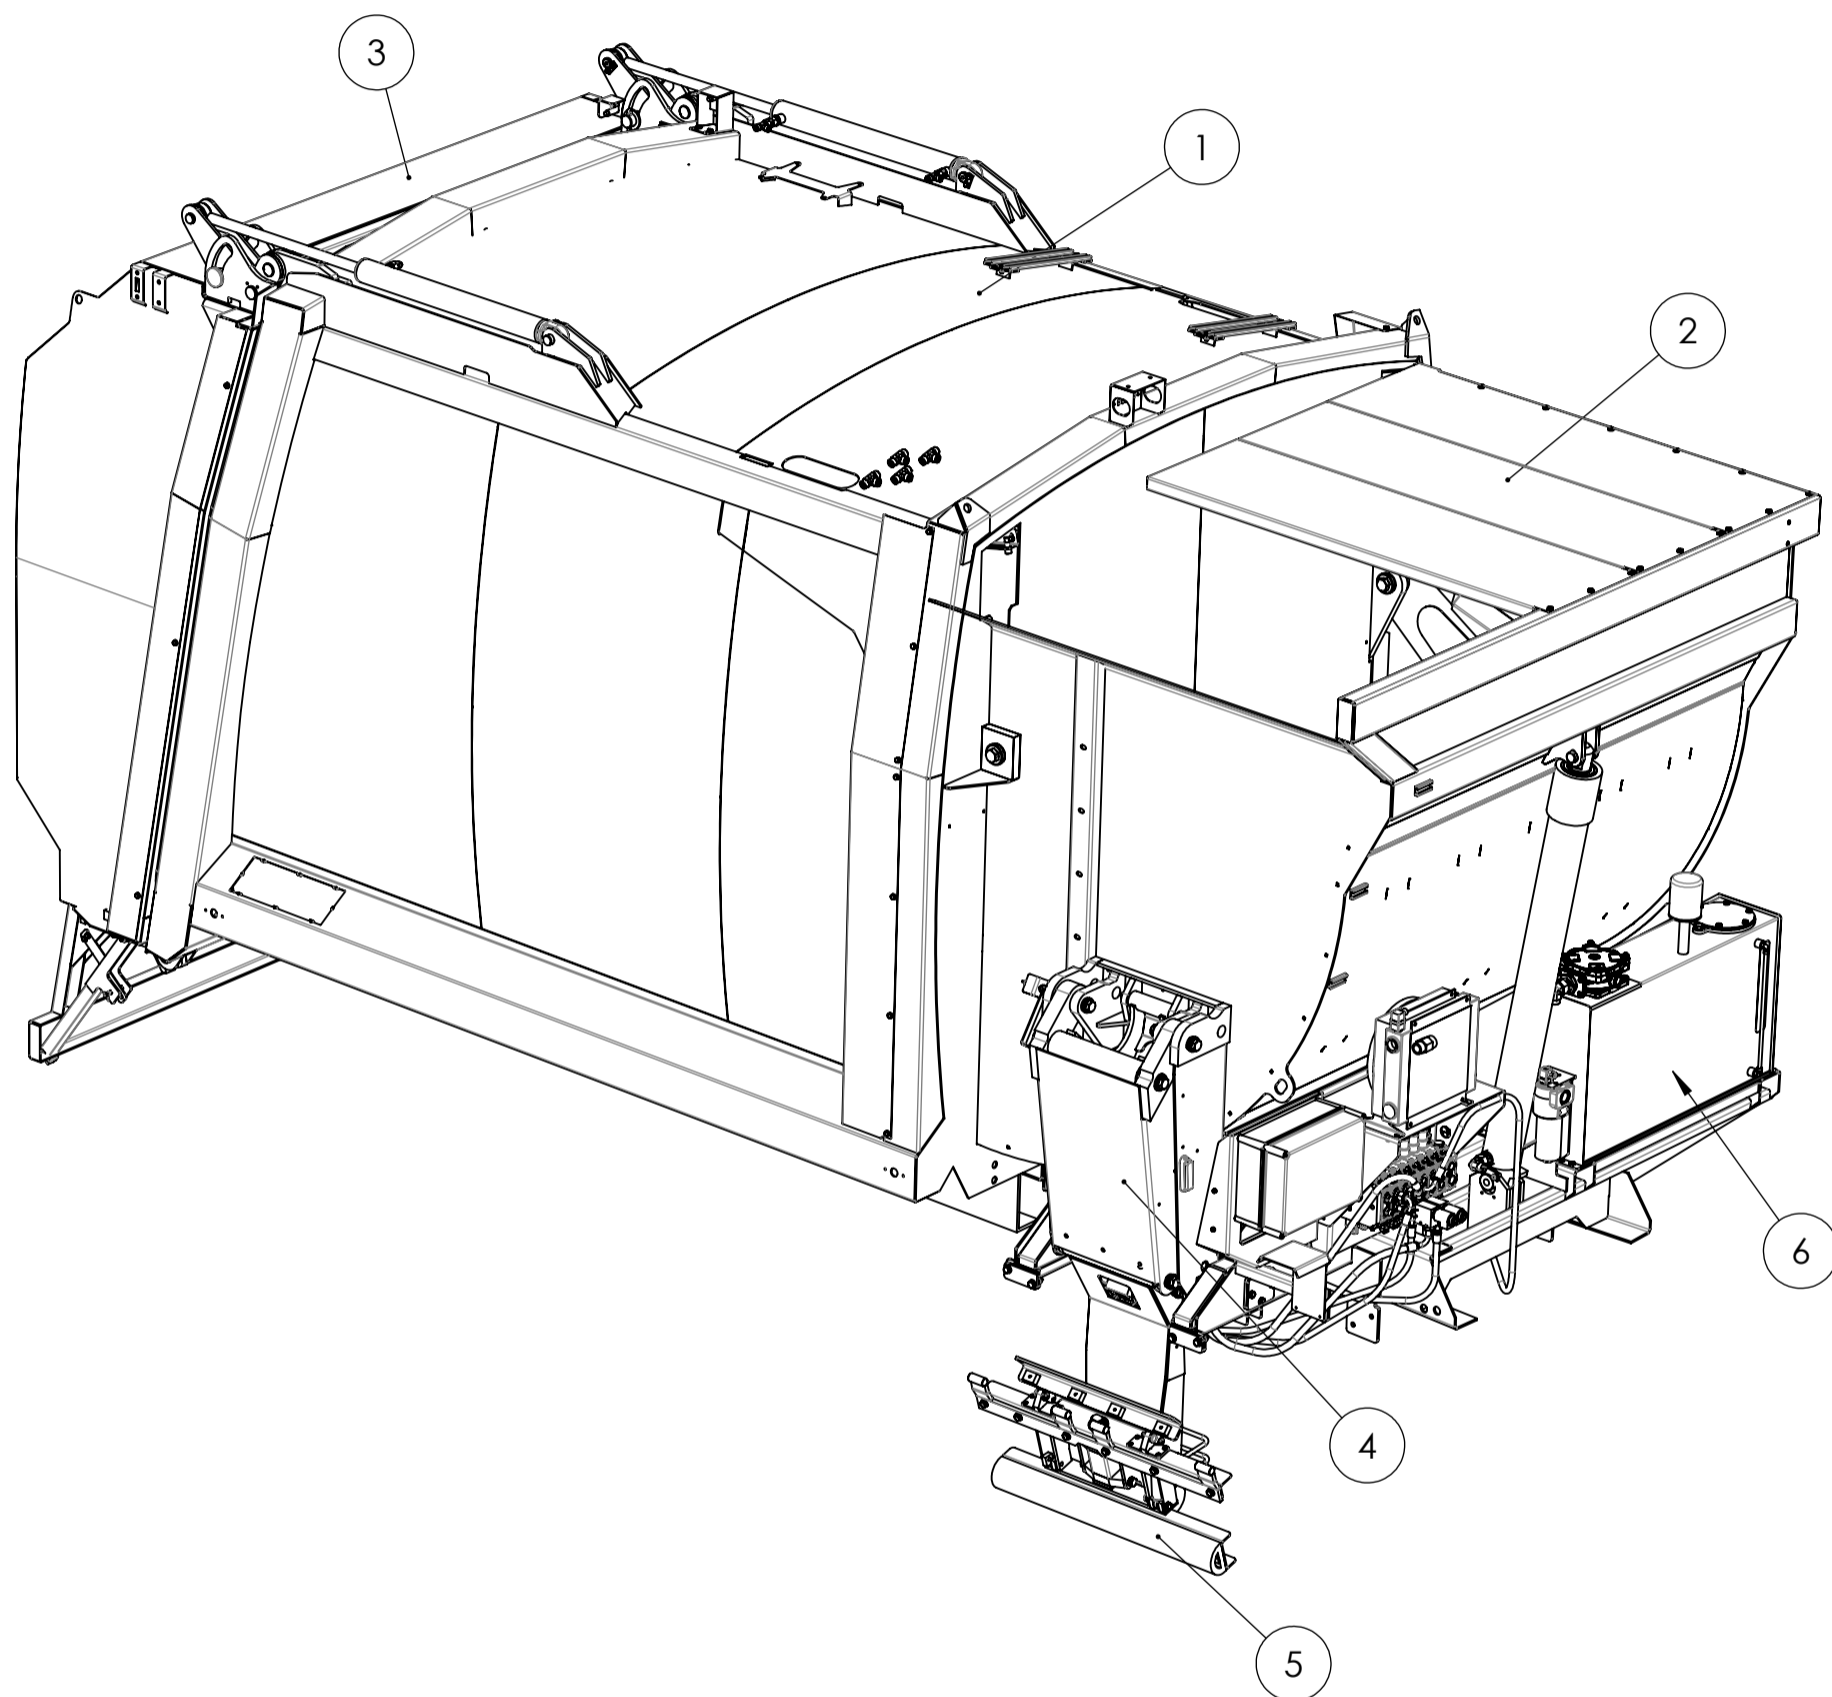

## SL toppsammanställning-SL top assembly

1. Behållare-Body
2. Komprimator-Compress module
3. Baklucka-Tailgate
4. Lastarm-Loading arm
5. Vagga-Cradle
6. Hydraultank-Hydraulic tank

Note! The images are for reference only.  
Components marked with \* contact  
spare part branch.