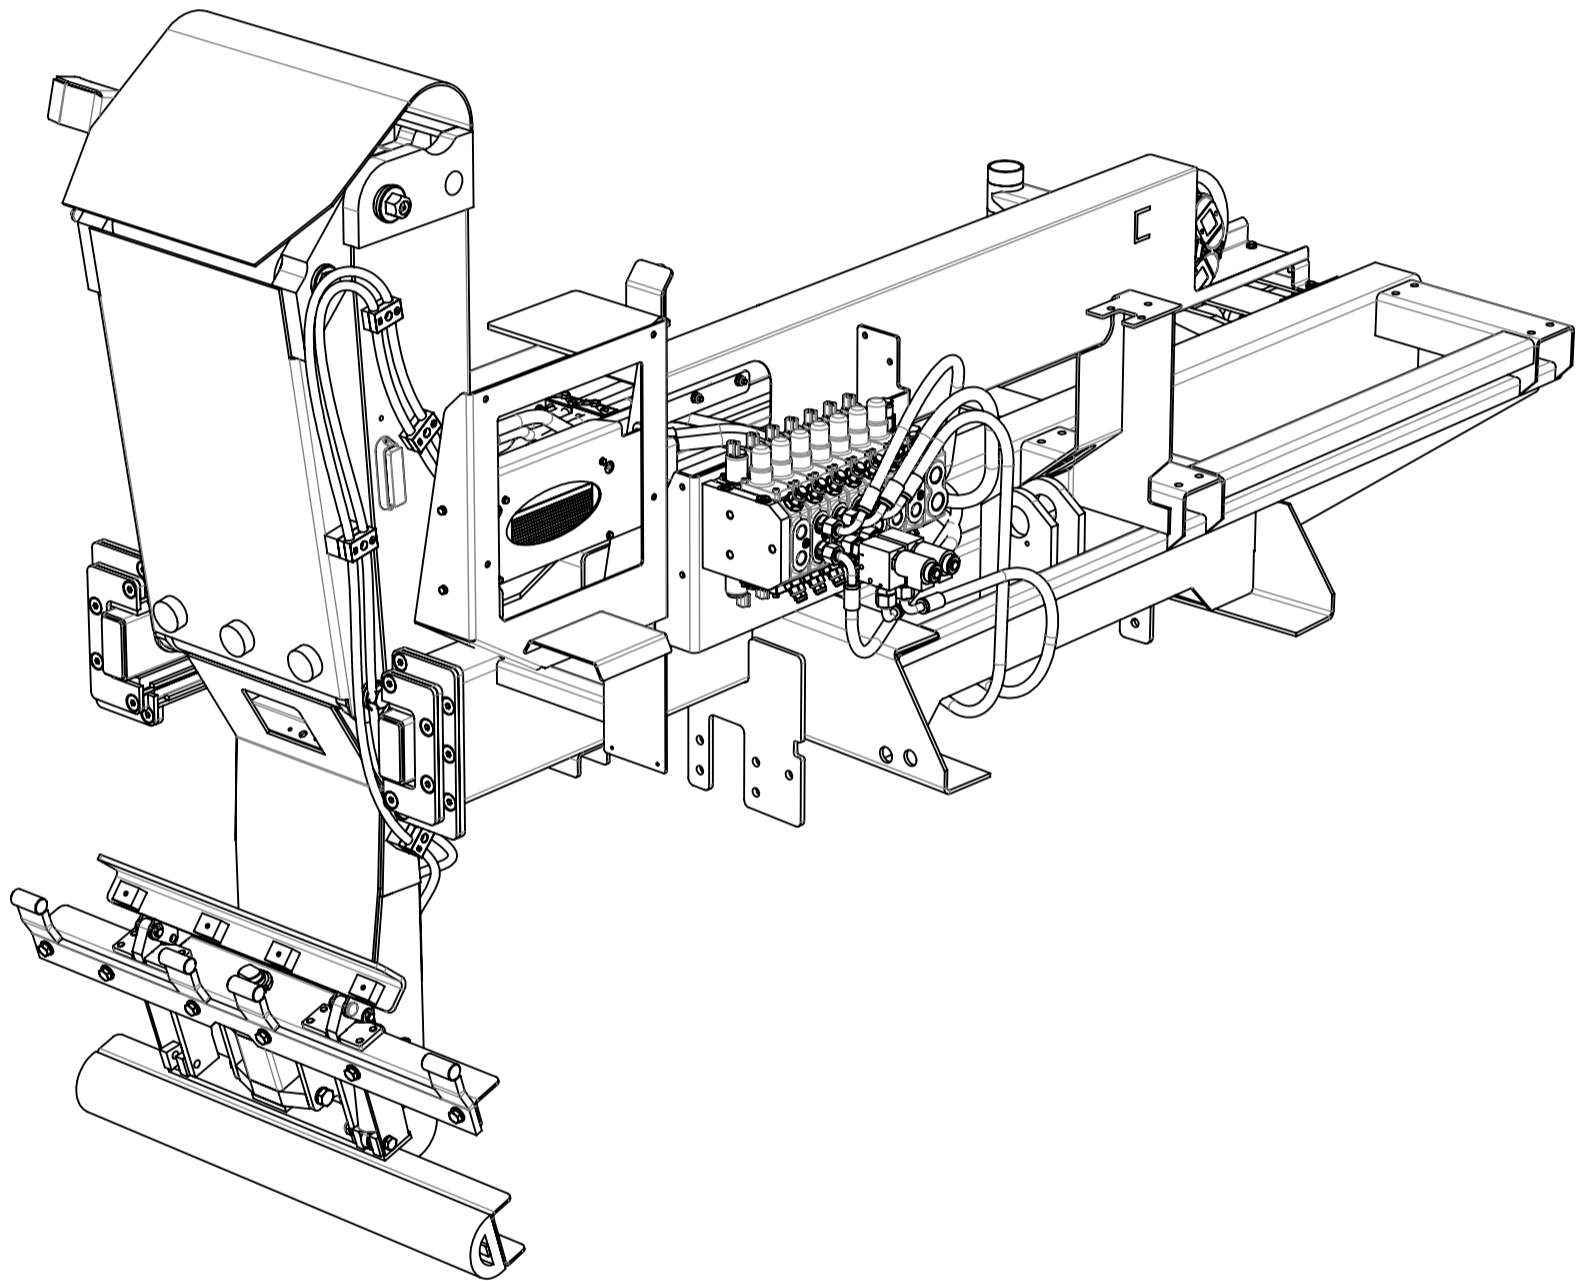

Sidlastare teleskopisk arm Telescopic arm Side loader

Note! The images are for reference only.
Components marked with * contact
spare part branch.