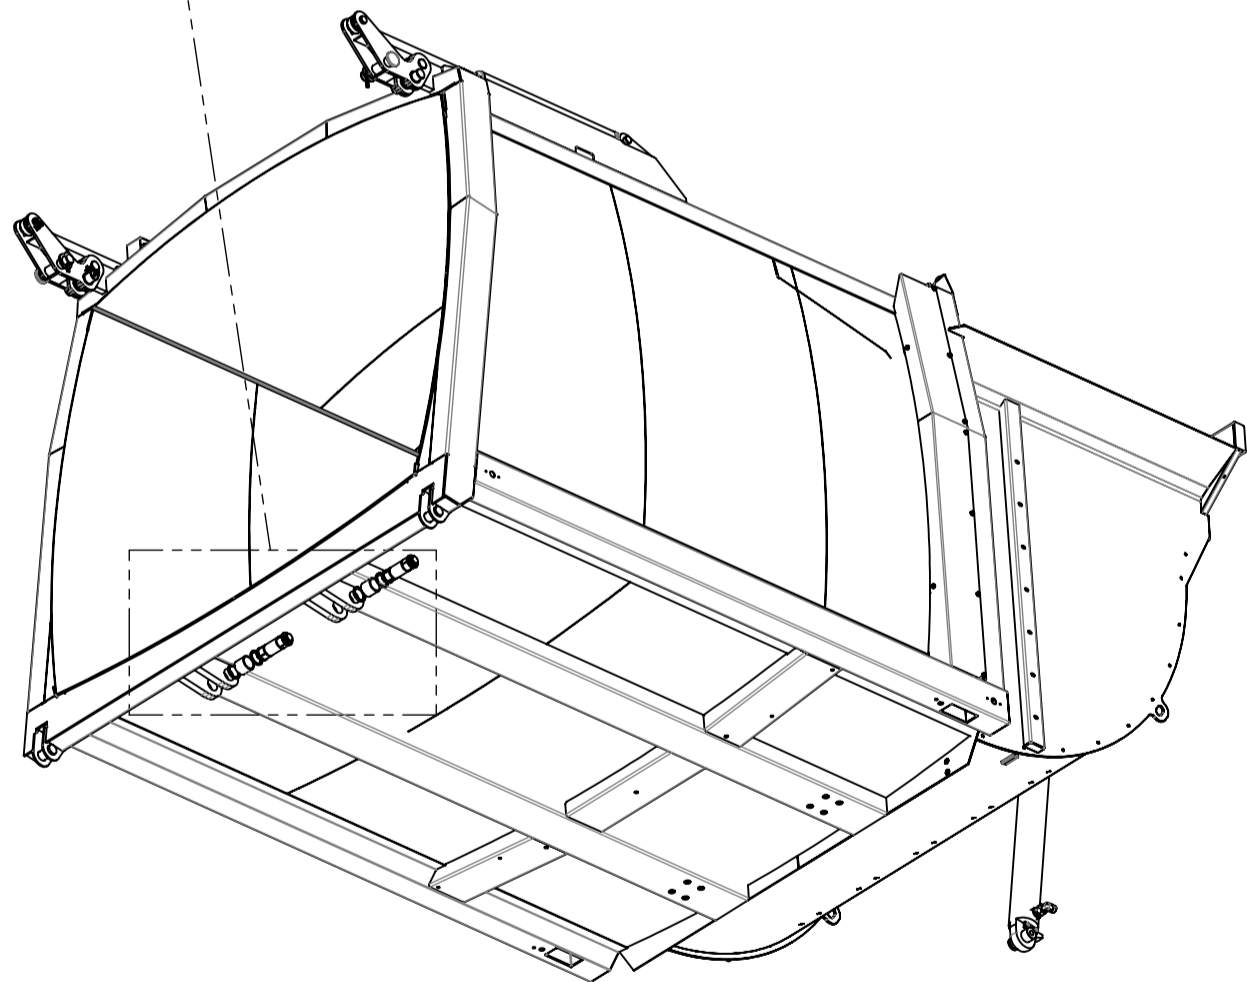

3	Bussning	Bushing	1505530	
2	Radialtätning	Radial seal	1515638	
1	Expanderbult	Expansion bolt	1515428	1
ITEM NO.	Benämning	Title	Part no	YAP.Rev

Note! The images are for reference only. Components marked with * contact spare part branch.