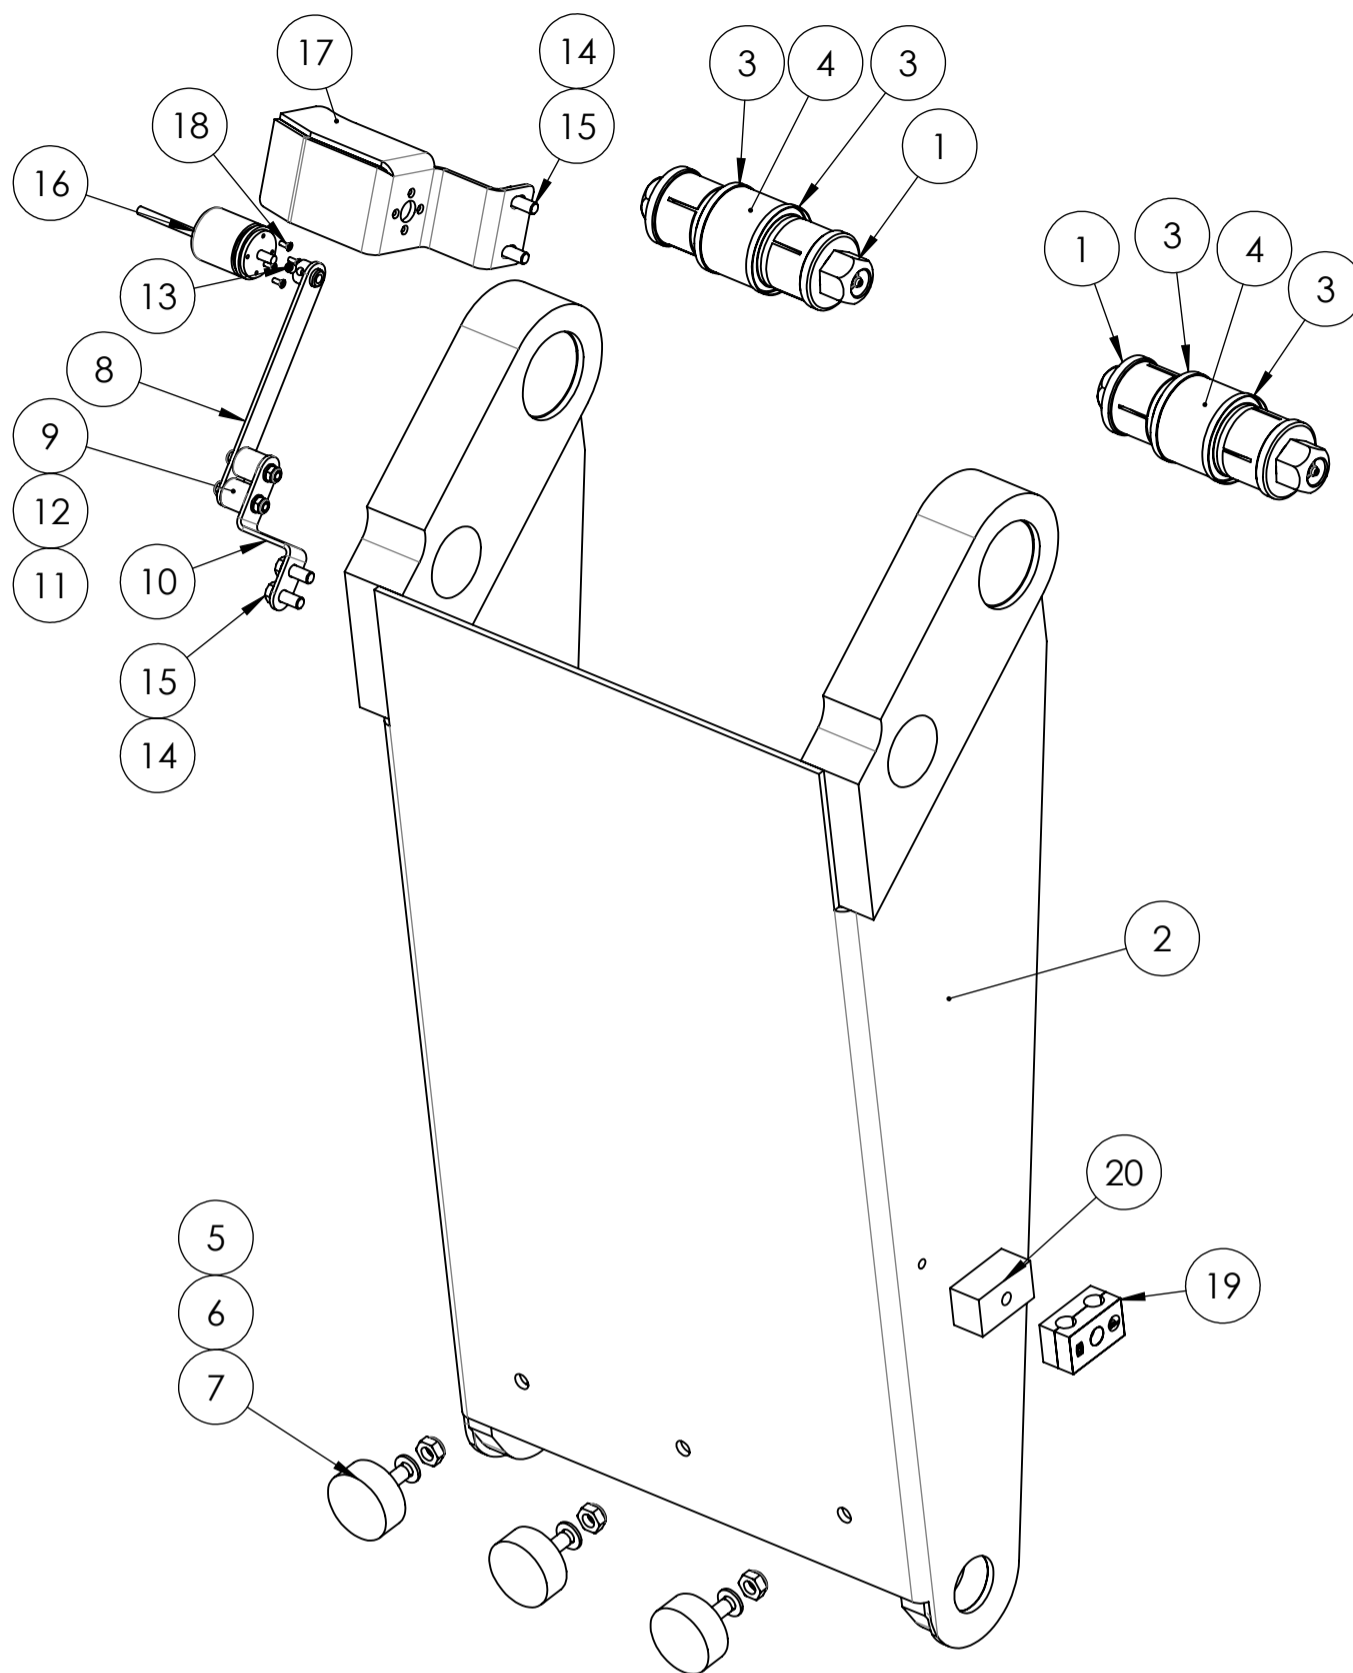

20	Distans	Spacer	1525265	1
19	Slangfäste	Hose bracket	1506029	
18	Skruv	Screw	1518847	2
17	Givarfäste	Sensor bracket	1525202	1
16	Vinkelgivare	Angle sensor	1522902	2
15	Skruv	Screw	1505263	
14	Bricka	Washer	1504899	
13	Skruv	Screw	1512861	
12	Låsmutter	Locking nut	1505256	
11	Bricka	Washer	1504898	
10	Arm 2 till vinkelgivare	Arm 2 angle sensor	1525197	1
9	Vibrationsdämpare	Bumper	1525194	1
8	Arm 1 till vinkelgivare	Arm 1 angle sensor	1525196	1
7	Anslagsdämpare	Bumper	1517349	
6	Låsmutter	Locking nut	1505257	
5	Bricka	Washer	1504900	
4	Bussning	Bushing	1523903	1
3	Radialtätning	Radial seal	1515638	
2	Mellanarm SL enkel	Midel arm SL	1523924	1
1	Expanderbult	Expansion bolt	1523902	1
ITEM NO.	Benämning	Title	Part no	YAP.Rev

Note! The images are for reference only. Components marked with * contact spare part branch.