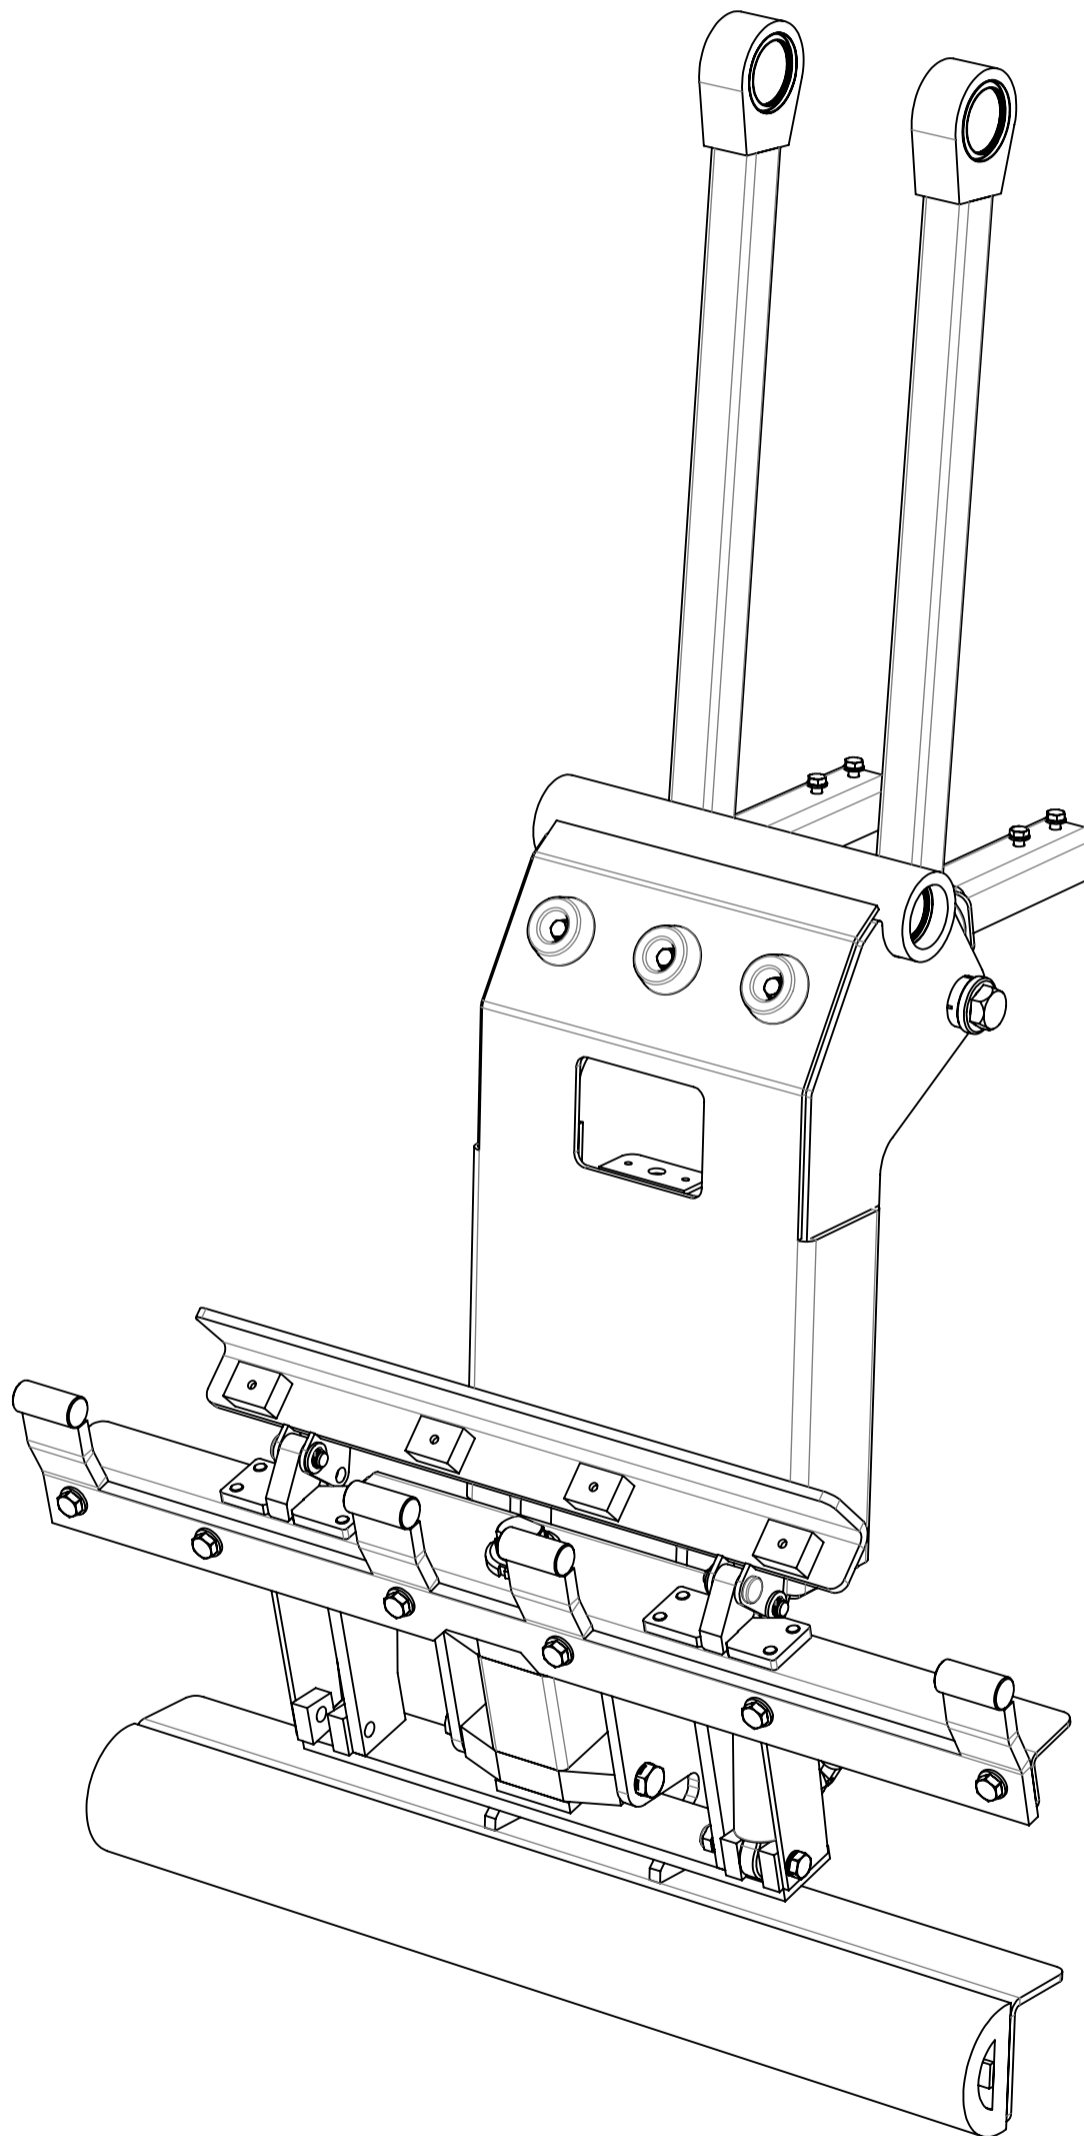

Vagga SL högt läge-Cradle SL high point

Note! The images are for reference only.
Components marked with * contact
spare part branch.