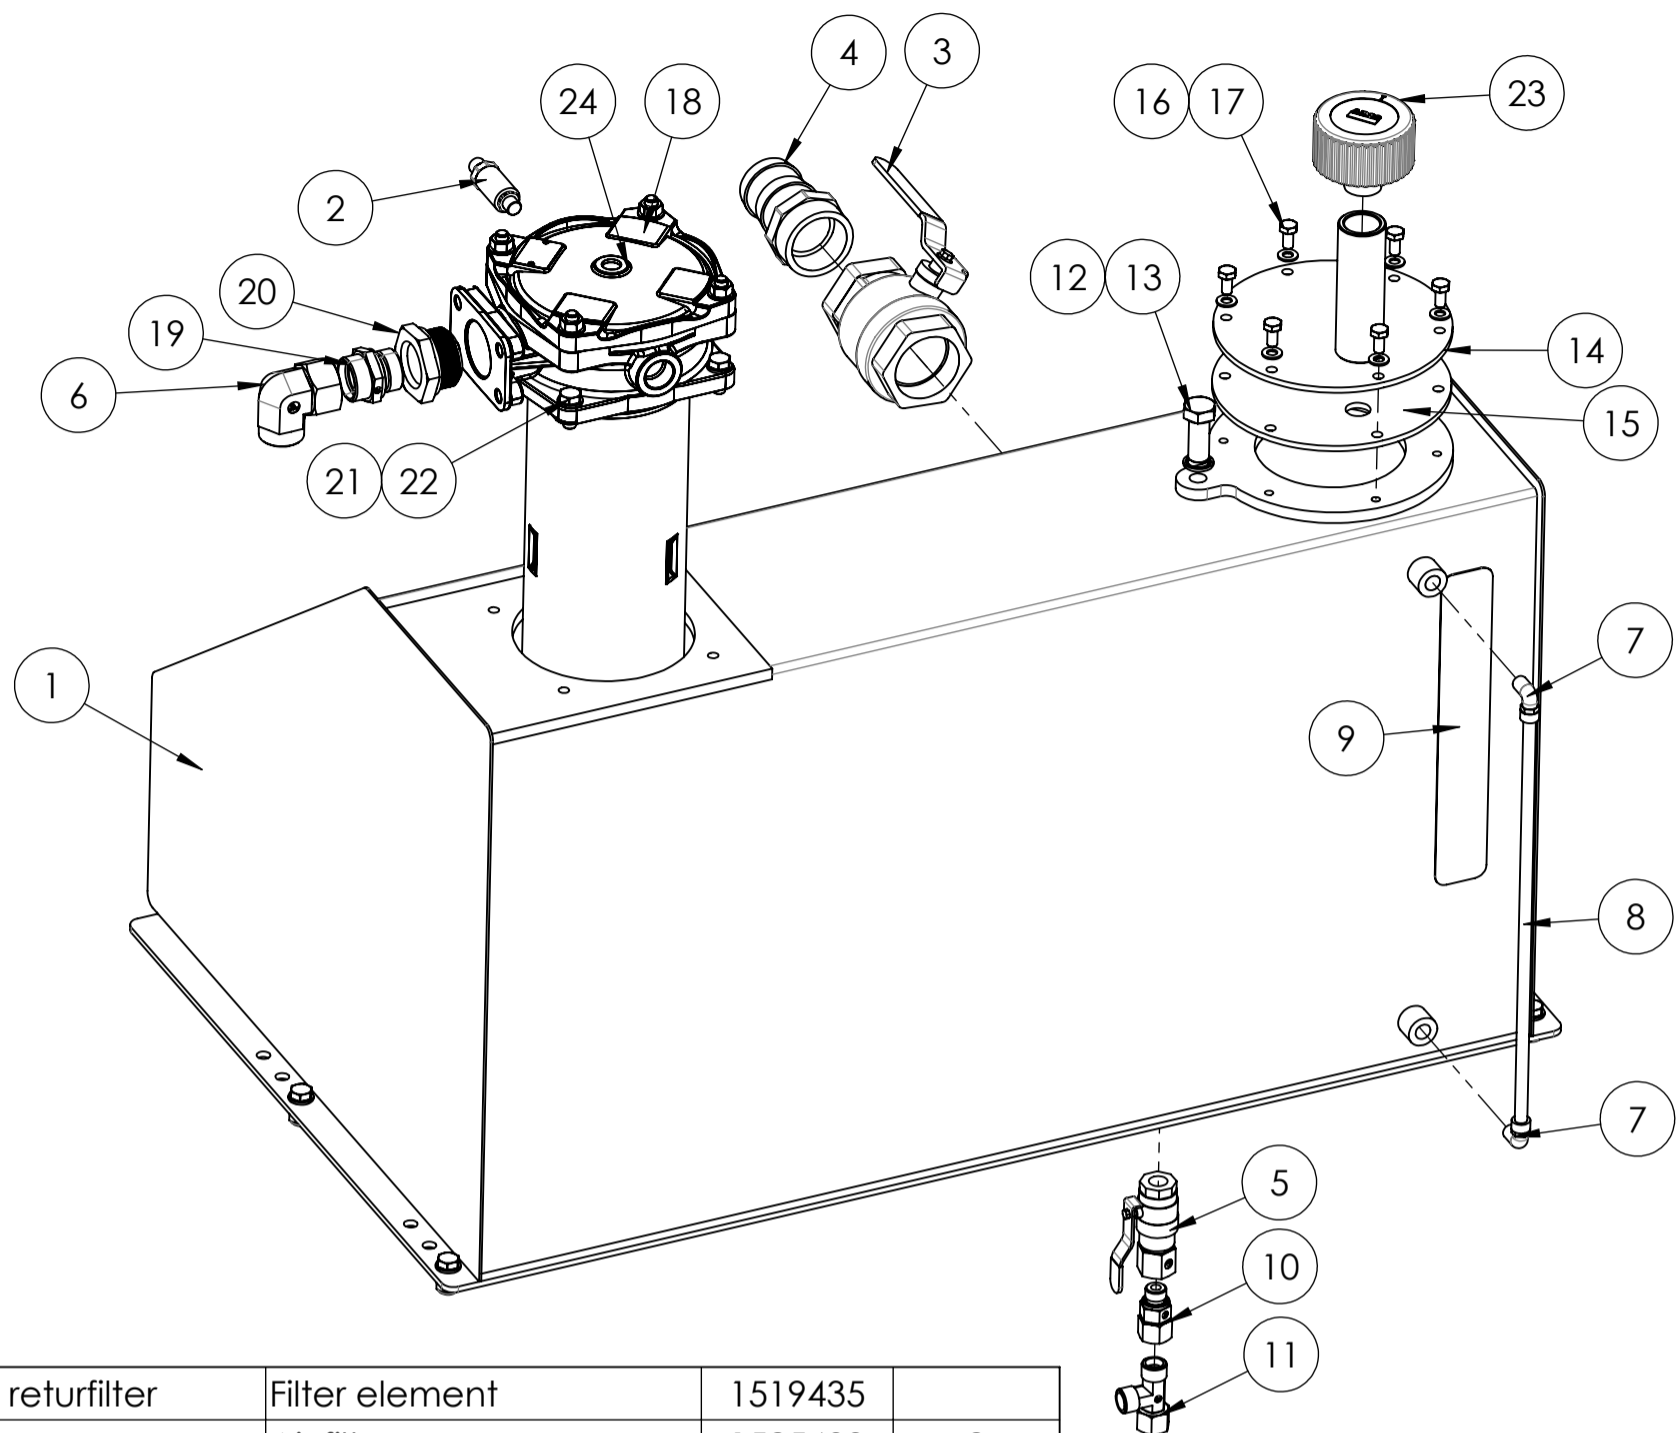

24	Filterinsats returfilter	Filter element	1519435	
23	Lufffilter	Air filter	1525403	2
22	Skruv	Screw	1506628	
21	Bricka	Washer	1504900	
20	Adapter	Adapter	1516695	
19	Adapter	Adapter	1513228	
18	Returfilter	Filter, return	1516693	
17	Skruv	Screw	1506640	
16	Bricka	Washer	1504899	
15	Packning	Gasket	1525690	2
14	Andningslock	Breather	1525689	1
13	Skruv	Screw	1515377	
12	Tredobricka	Tredo washer	1515376	
11	Adapter	Adapter	1505758	
10	Adapter	Adapter	1507478	
9	Tanknivådekal MD	Decal oil level	1506956	
8	Mätrör oljenivå	Oil level tube	1522825	1
7	Vinkel mätrör	Elbow	1505799	
6	Adapter	Adapter	1505769	
5	Kulventil	Valve	1505816	
4	Slangnippel	Hose nipple	1507103	
3	Kulventil	Valve	1505815	
2	Tryckgivare	Pressure sensor	1517308	
1	Hydraultank sidlastare	Hydraulic tank side loader	1516578	5
ITEM NO.	Benämning	Title	Part no	YAP.Rev

Note! The images are for reference only. Components marked with * contact spare part branch.