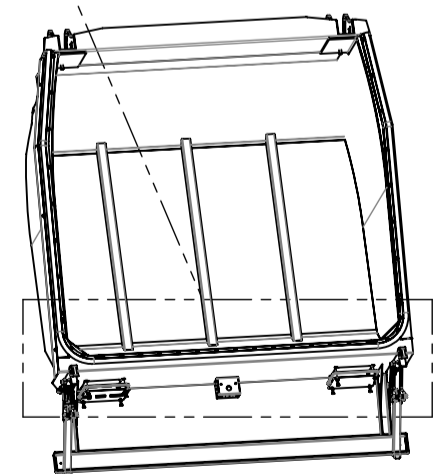

Note! The images are for reference only. Components marked with \* contact spare part branch.

Gummitätning, kabelskydd-Rubber gasket, Wire cover

1520824 Baklucka SL-Tailgate SL

2014-02-13

Rev. 1

Date: 2014-03-27