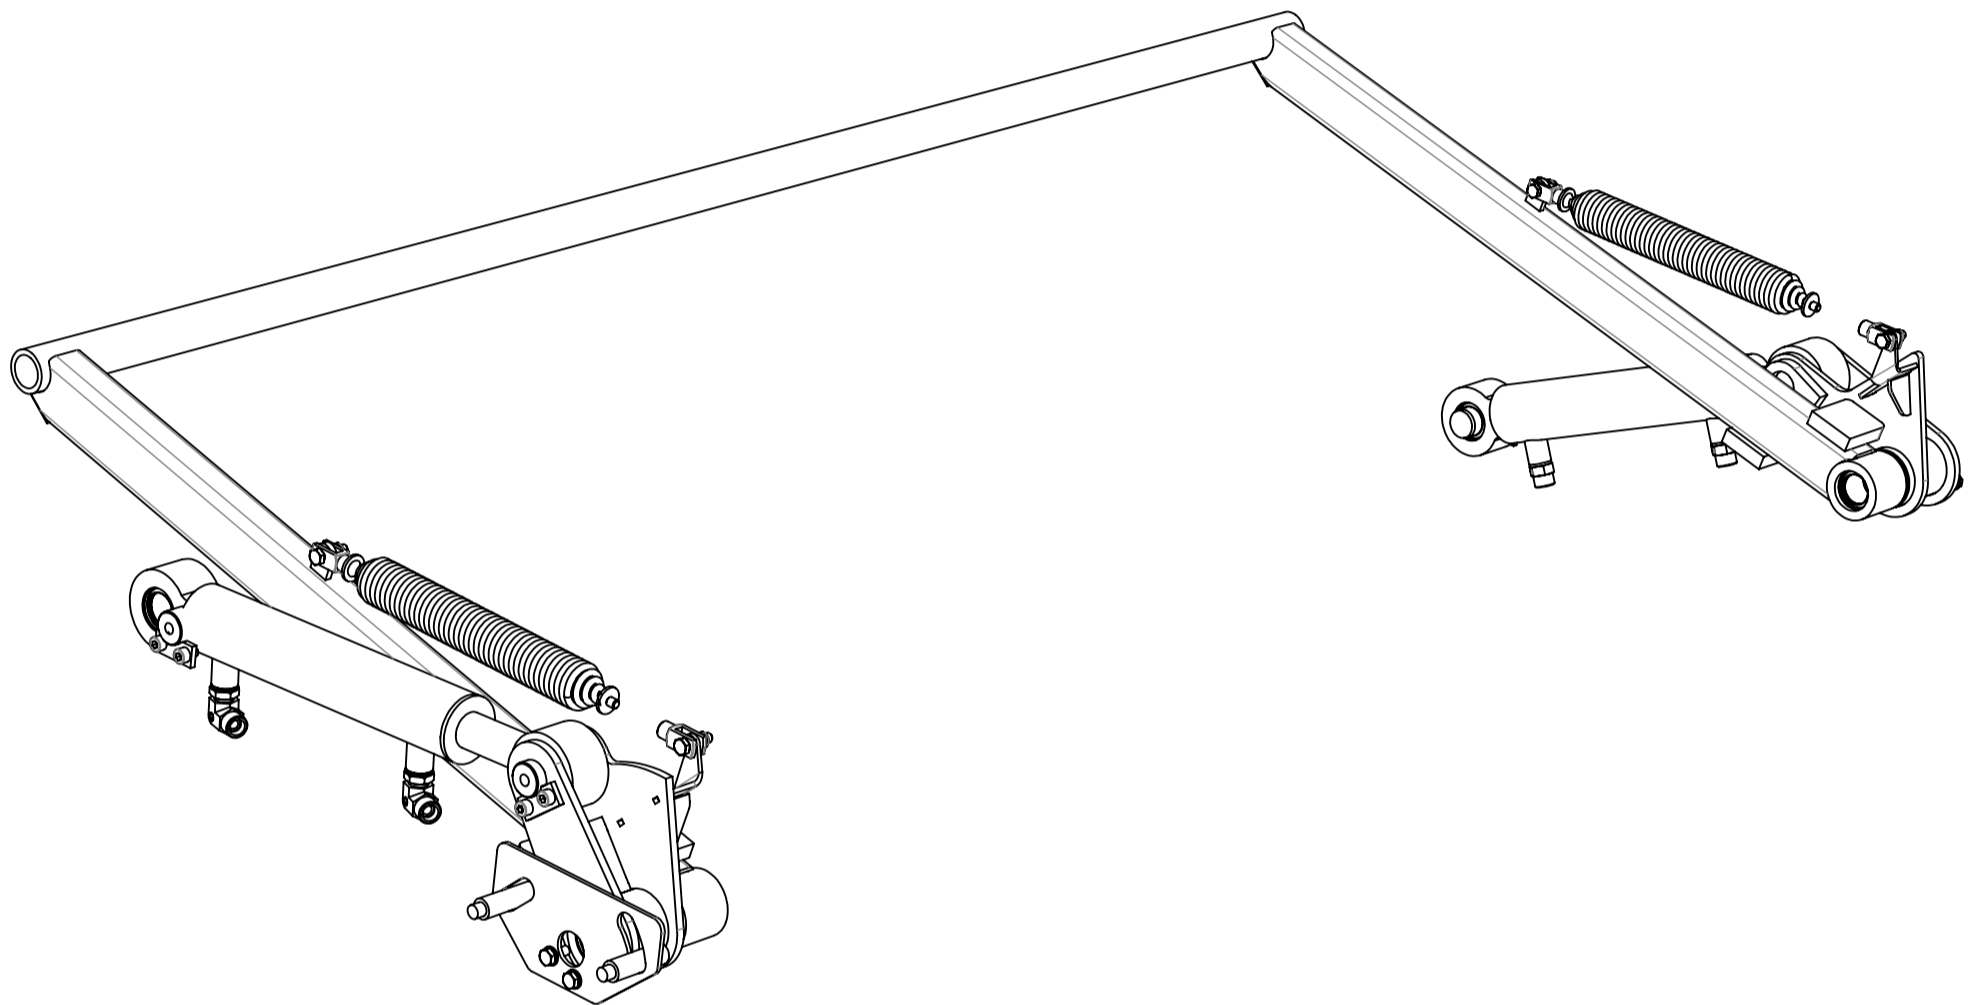

Kärlfångare Sidlastare STD Bin catcher Side loader STD

Note! The images are for reference only.
Components marked with * contact
spare part branch.