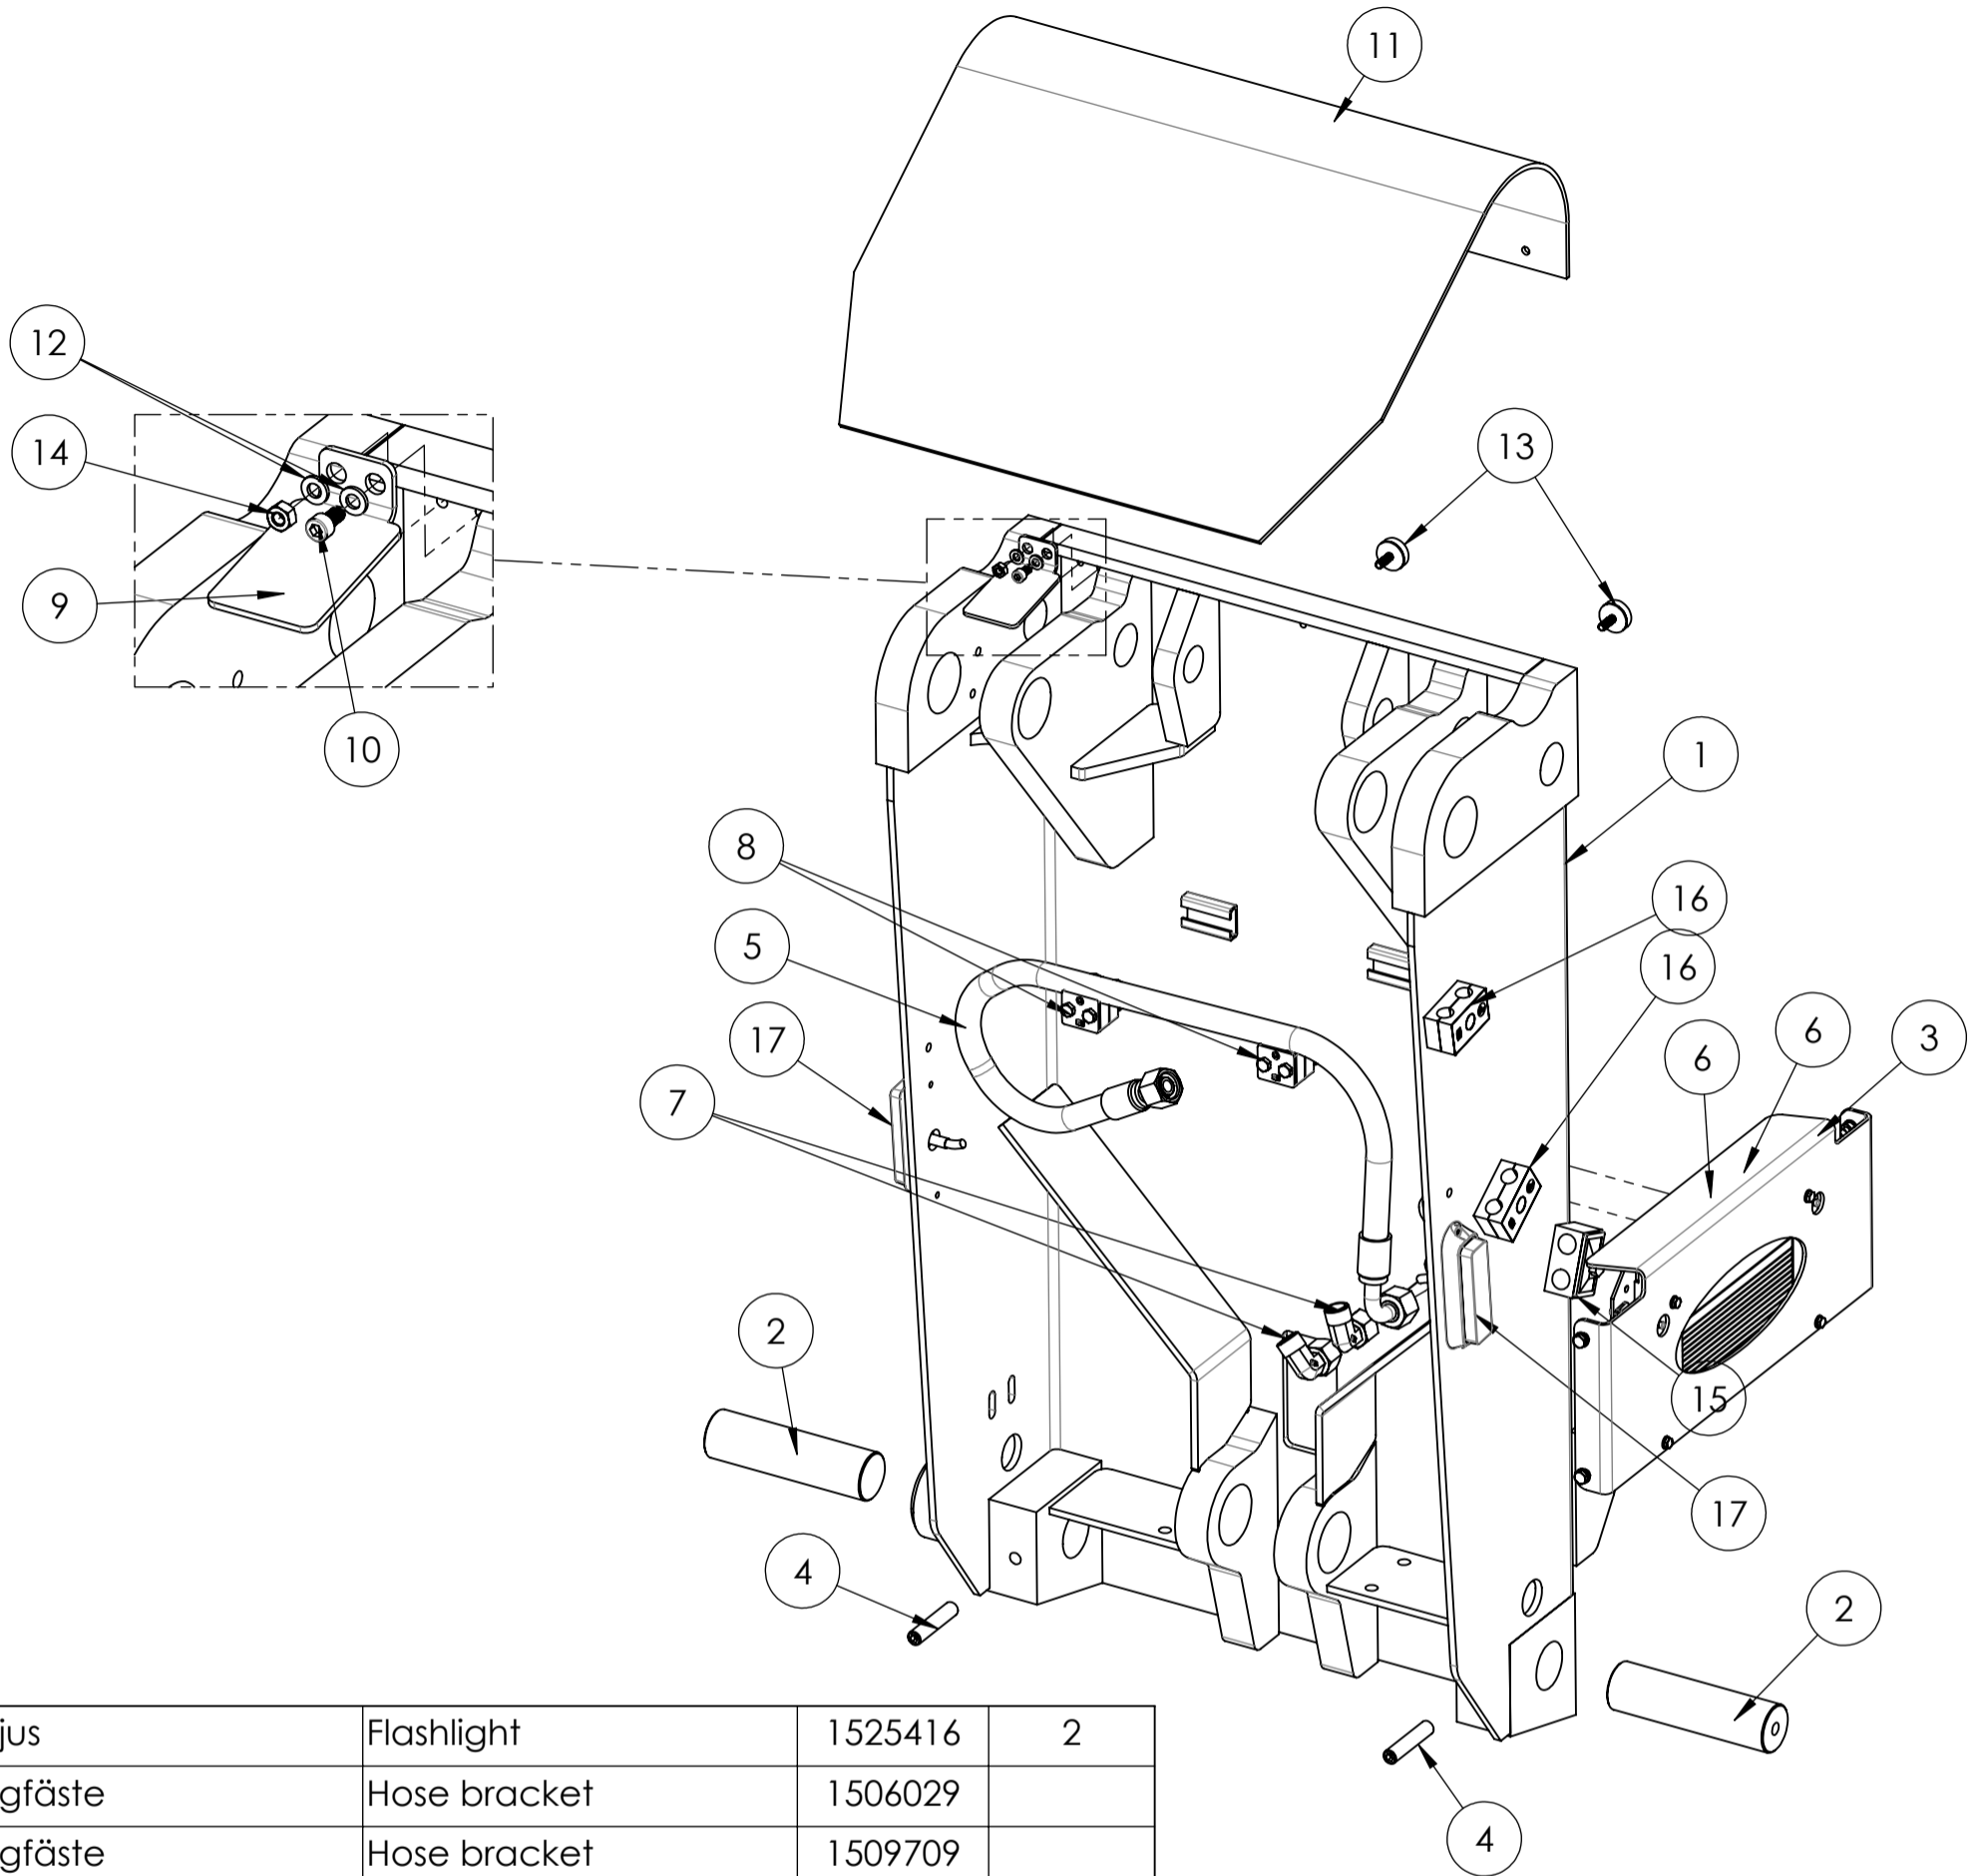

17	Blixtljus	Flashlight	1525416	2
16	Slangfäste	Hose bracket	1506029	
15	Slangfäste	Hose bracket	1509709	
14	Mutter	Nut	1504834	
13	Gummidämpare	Bumper	1525264	1
12	Bricka	Washer	1504898	
11	Plastskydd	Plastic cover	1525257	1
10	Skruv	Screw	1508603	
9	Plåt	Plate	1523942	1
8	Slangfäste	Hose bracket	1513267	
7	Adapter	Adapter	1505760	
6	Adapter	Adapter	1516429	
5	Hydraulslang	Hose	1518511	1
4	Skruv	Screw	1509326	
3	Adapter	Adapter	1517209	
2	Bult	Bolt	1516048	
1	Inre Arm SL	Inner arm SL	1523923	2
ITEM NO.	Benämning	Title	Part no	YAP.Rev

Note! The images are for reference only. Components marked with * contact spare part branch.