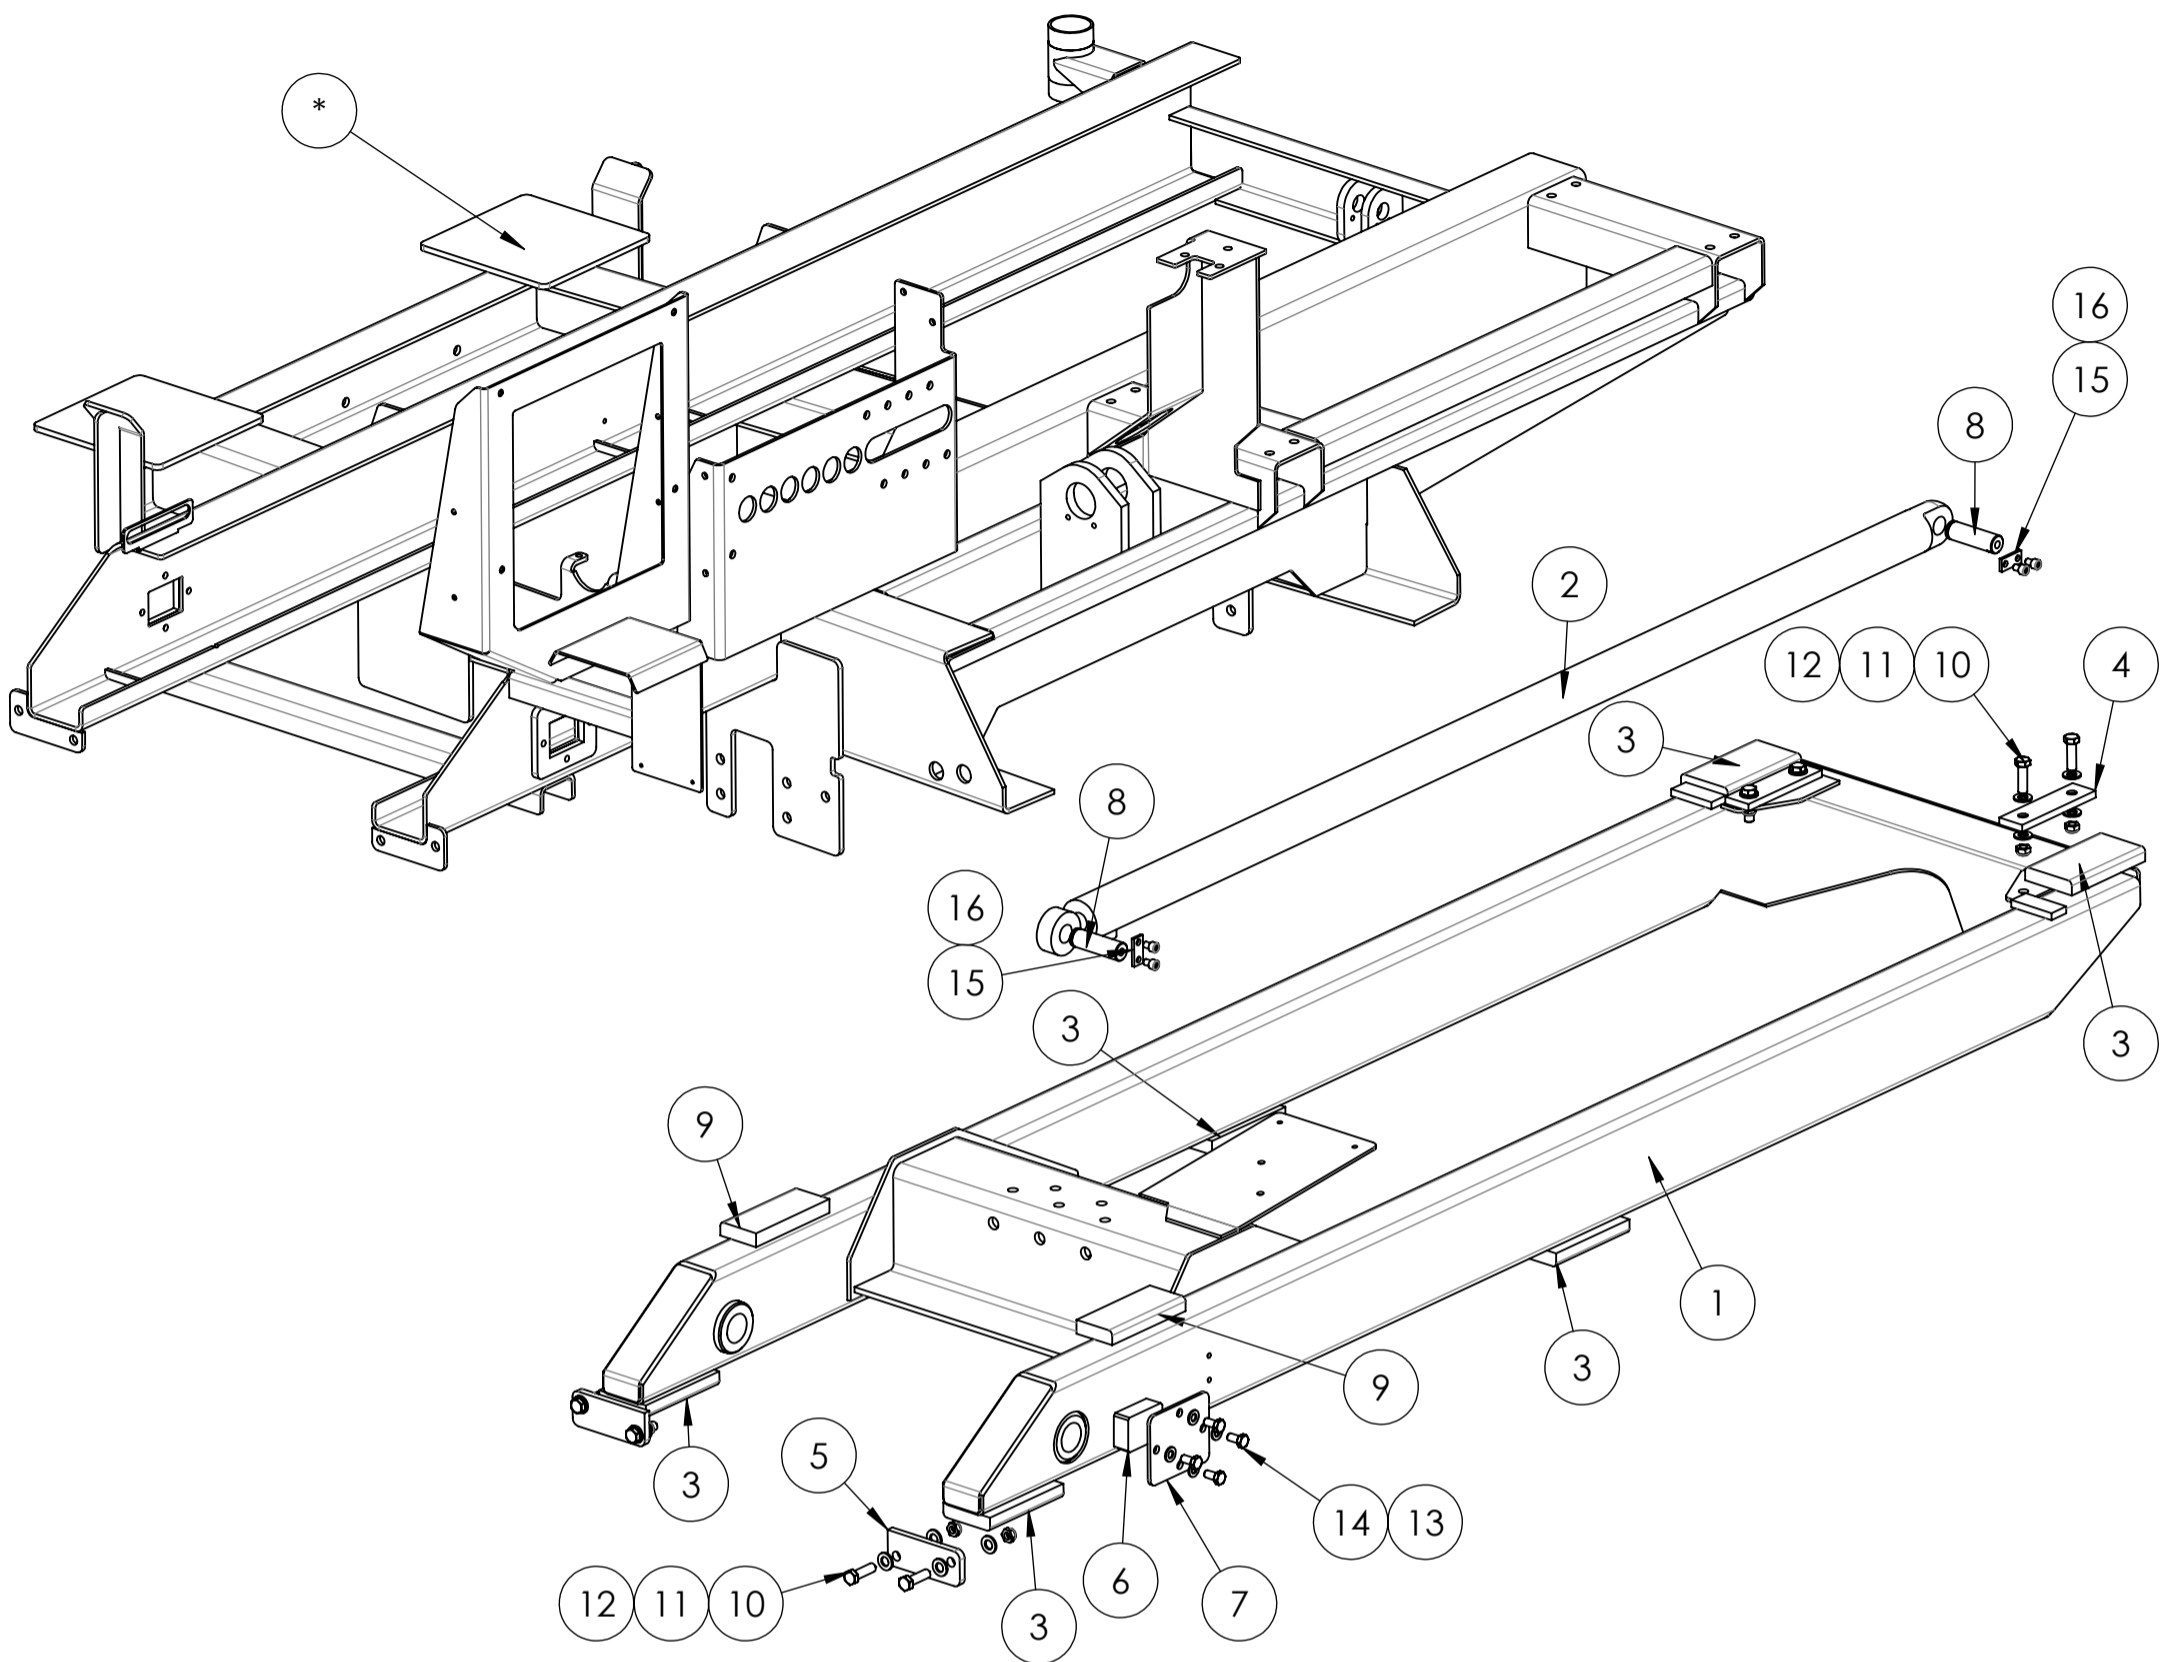

16	Skruv	Screw	1512953	
15	Låsplatta	Locking plate	504334	2
14	Skruv	Screw	1507496	
13	Bricka	Washer	1504900	
12	Låsmutter	Locking nut	1505257	
11	Bricka	Washer	1504901	
10	Skruv	Screw	1505315	2
9	Glidklots	Sliding block	1519611	
8	Bult	Bolt	504339	
7	Lock	Cover	1515155	
6	Glidklots	Sliding block	1515156	
5	Stopp	End plate	1515153	
4	Stopp	End plate	1515152	
3	Glidklots	Sliding block	1515149	
2	Hydraulcylinder 50x25-1600 SL	Hydraulic cylinder	1515134	2
1	Utskjut SLarm	Extension arm	1519562	3
ITEM NO.	Benämning	Title	Part no	YAP.Rev

Note! The images are for reference only. Components marked with * contact spare part branch.