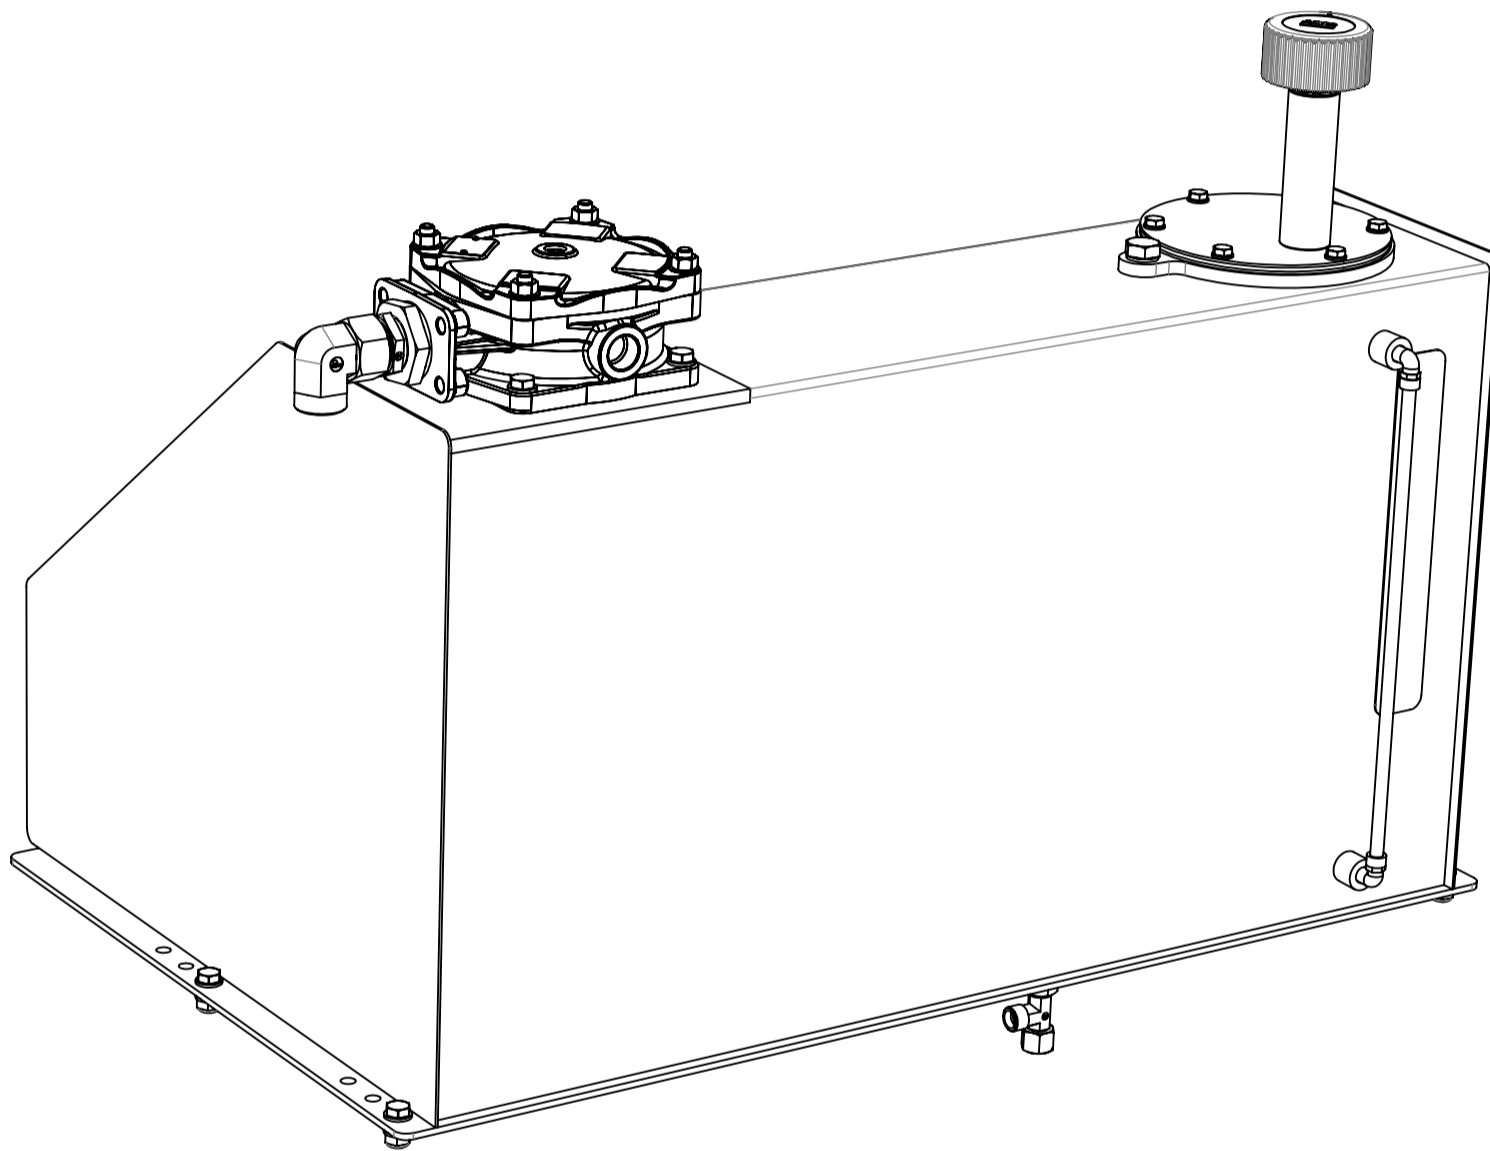

Hydraultank och filter SL, SL Twin Hydraulic tank and filter SL, SL Twin

Note! The images are for reference only.
Components marked with * contact
spare part branch.