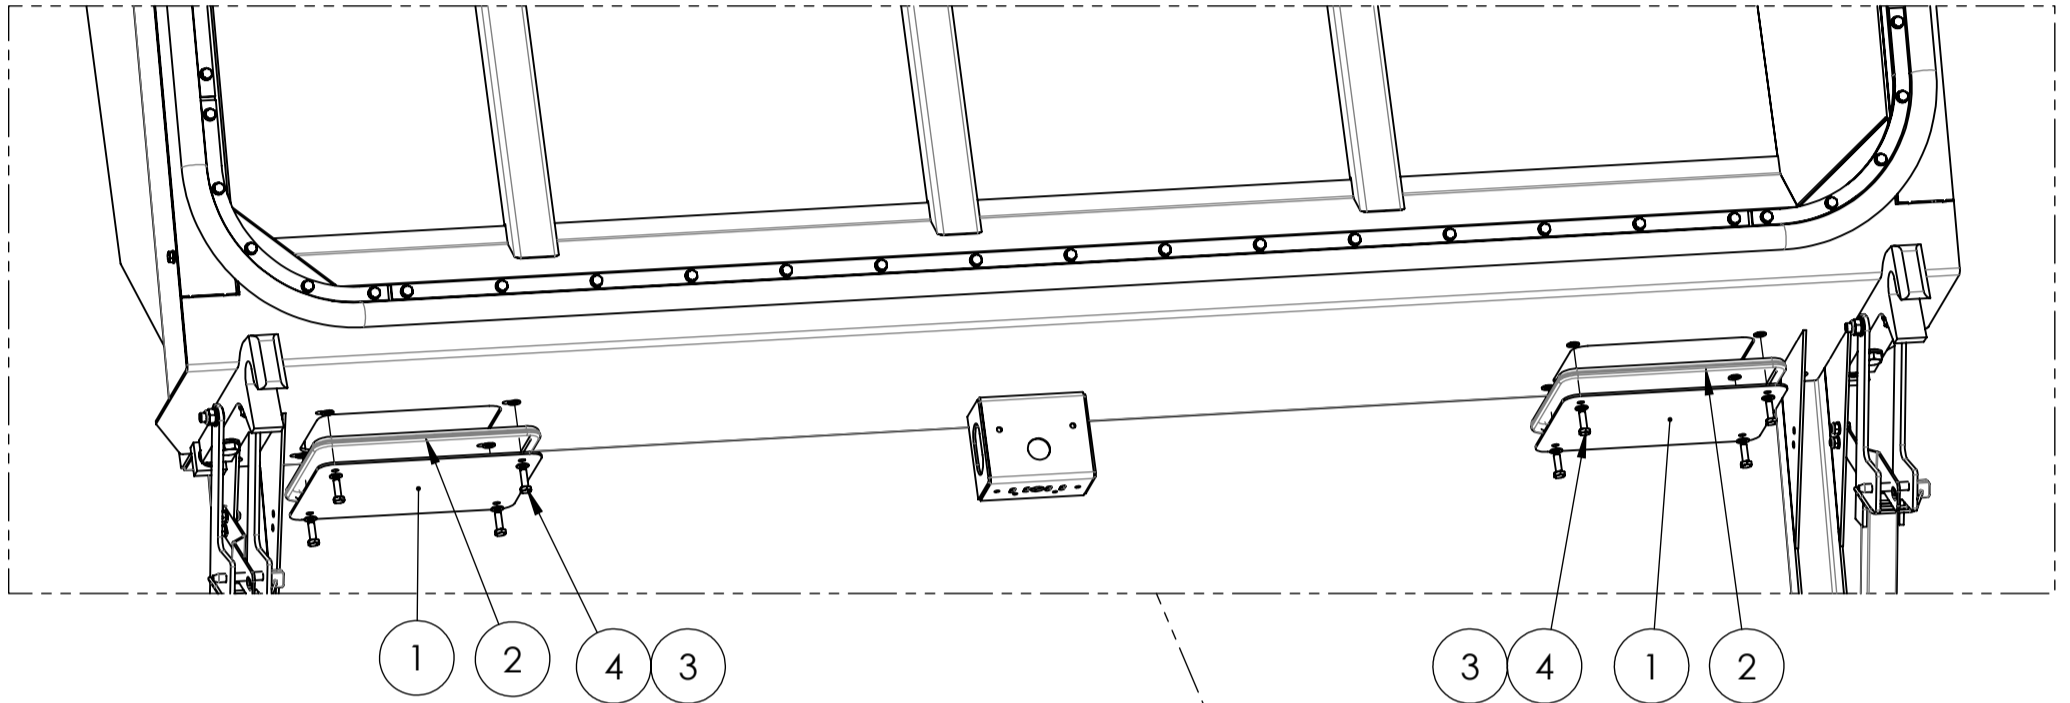

Note! The images are for reference only. Components marked with \* contact spare part branch.

Gummitätning, kabelskydd-Rubber gasket, Wire cover

1520824 Baklucka SL-Tailgate SL

2014-02-13

Rev. 1

Date: 2014-03-27