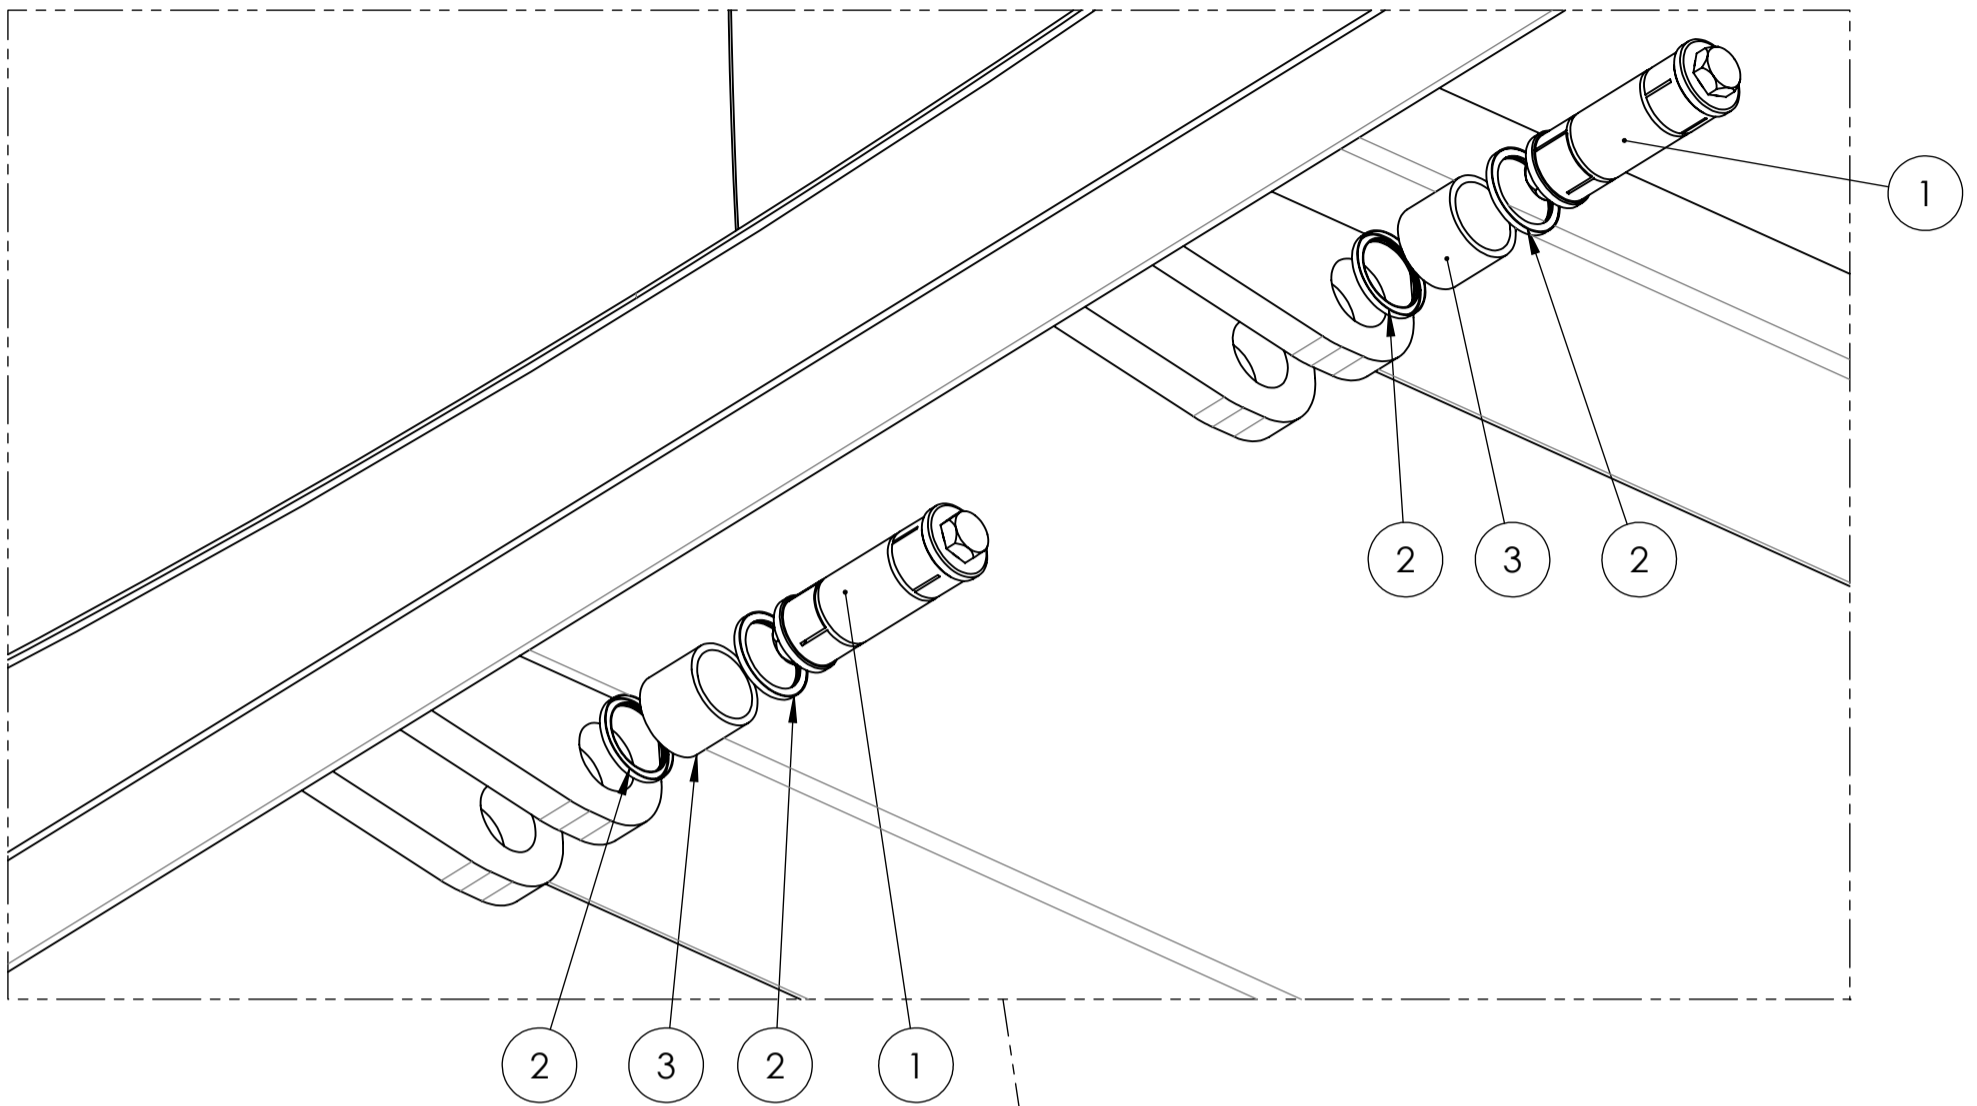

3	Bussning	Bushing	1505530	
2	Radialtätning	Radial seal	1515638	
1	Expanderbult	Expansion bolt	1515428	1
ITEM NO.	Benämning	Title	Part no	YAP.Rev

Note! The images are for reference only. Components marked with * contact spare part branch.