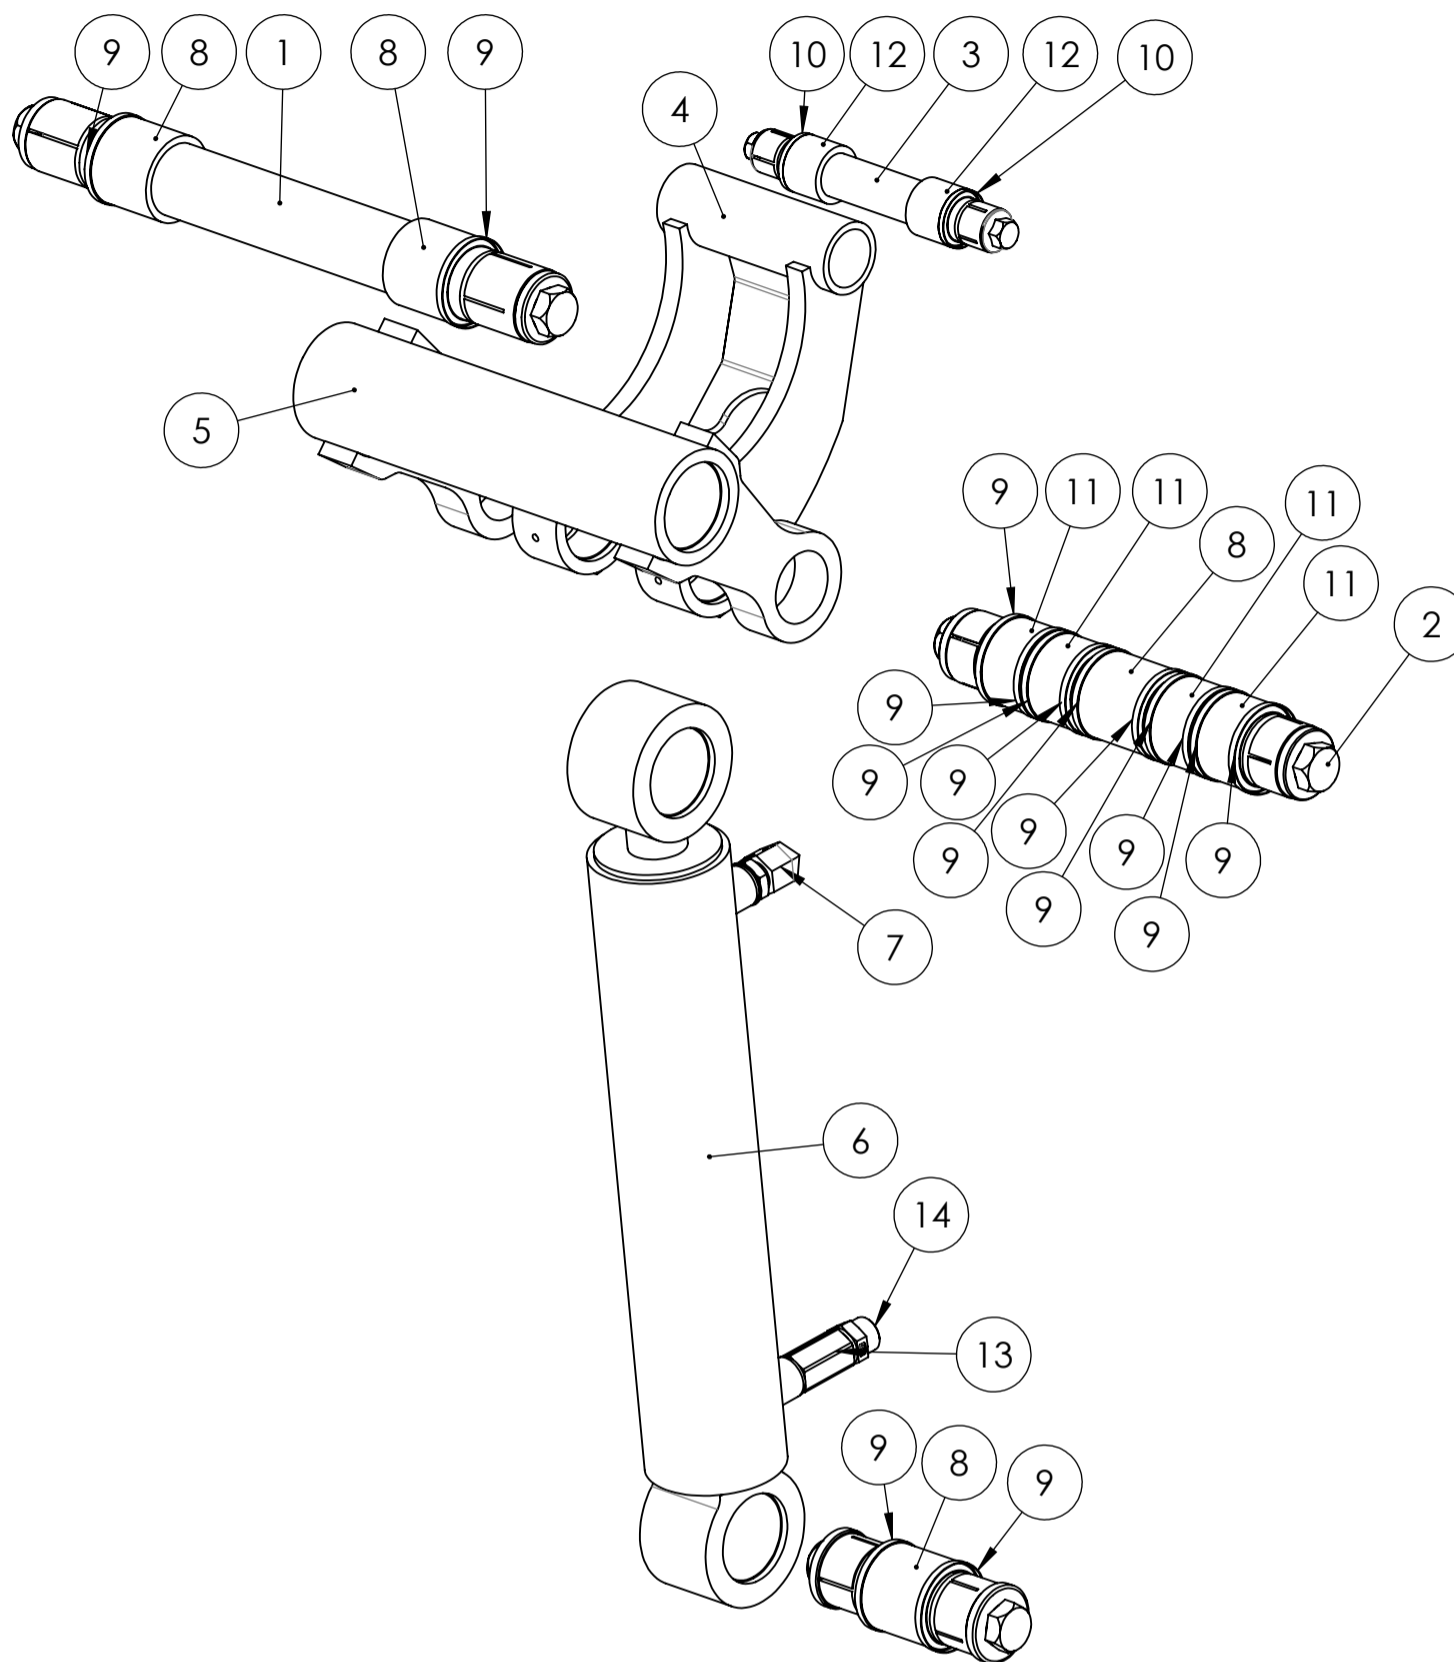

14	Adapter	Adapter	1506192	
13	Slangbrottsventil	Hose break valve	1514541	2
12	Bussning	Bushing	1518675	
11	Bussning	Bushing	1519572	
10	Radialtätning	Radial seal	1515635	
9	Radialtätning	Radial seal	1515638	
8	Bussning	Bushing	1519571	
7	Adapter	Adapter	1506236	
6	Hydraulcylinder	Hydraulic cylinder	1523129	2
5	Länk	Link	1515585	
4	Länk	Link	1518333	
3	Expanderbult	Expansion bolt	1515452	1
2	Expanderbult	Expansion bolt	1515449	1
1	Expanderbult	Expansion bolt	1515447	1
ITEM NO.	Benämning	Title	Part no	YAP.Rev

Note! The images are for reference only. Components marked with * contact spare part branch.