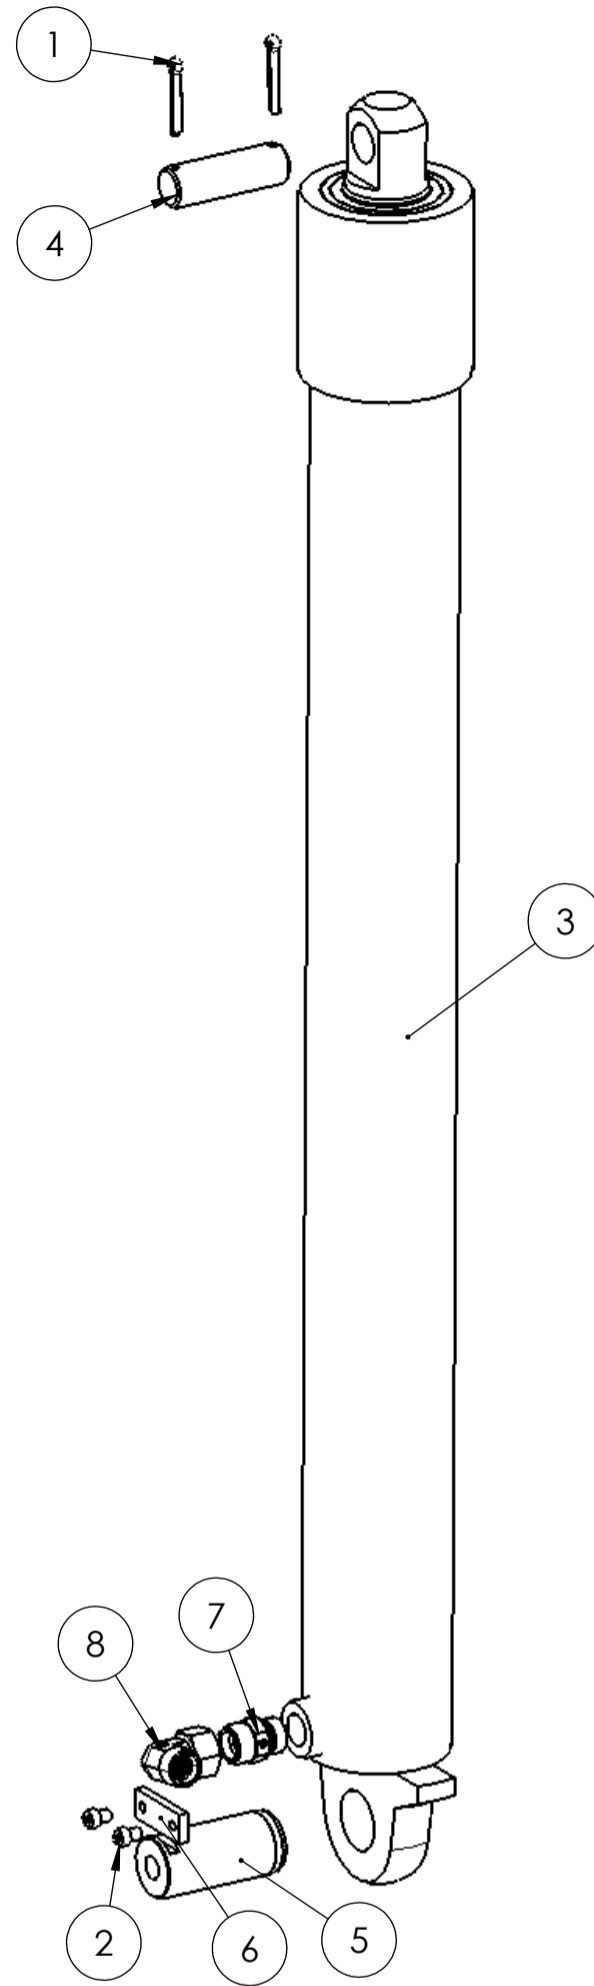

## Sidlastarbehållare-Body Side Loader

Note! The images are for reference only.  
Components marked with \* contact  
spare part branch.

20	Adapter	Adapter	1505758	
19	Adapter	Adapter	1505850	
18	Adapter	Adapter	1505849	
17	Bricka	Washer	1516195	
16	Bult	Bolt	1516194	
15	Bult	Bolt	1506882	3
14	Låsplatta	Locking plate	504337	2
13	Bult	Bolt	504345	3
12	Bussning	Bushing	1505505	
11	Bussning	Bushing	1512299	
10	Bult	Bolt	1516173	
9	Skruv	Screw	1516174	
8	Saxpinne	Cotter pin	1516196	
7	Skruv	Screw	1505263	
6	Bricka	Washer	1504899	
5	Bricka	Washer	1506926	
4	Låsplatta	Locking plate	1506881	
3	Bult	Bolt	1516156	
2	Hydraulcylinder	Hydraulic cylinder	1523878	2
1	Arm SL	Arm SL	1516155	4
ITEM NO.	Benämning	Title	Part no	YAP.Rev

Note! The images are for reference only. Components marked with \* contact spare part branch.

8	Slangbrottsventil	Hose break valve	1519791	
7	Adapter	Adapter	504730	
6	Låsplatta	Locking plate	504332	2
5	Bult	Bolt	504781	
4	Bult	Bolt	1516542	
3	Hydraulcylinder	Hydraulic cylinder	1516219	
2	Skruv	Screw	1512953	
1	Saxpinne	Cotter pin	1519179	
ITEM NO.	Benämning	Title	Part no	YAP.Rev