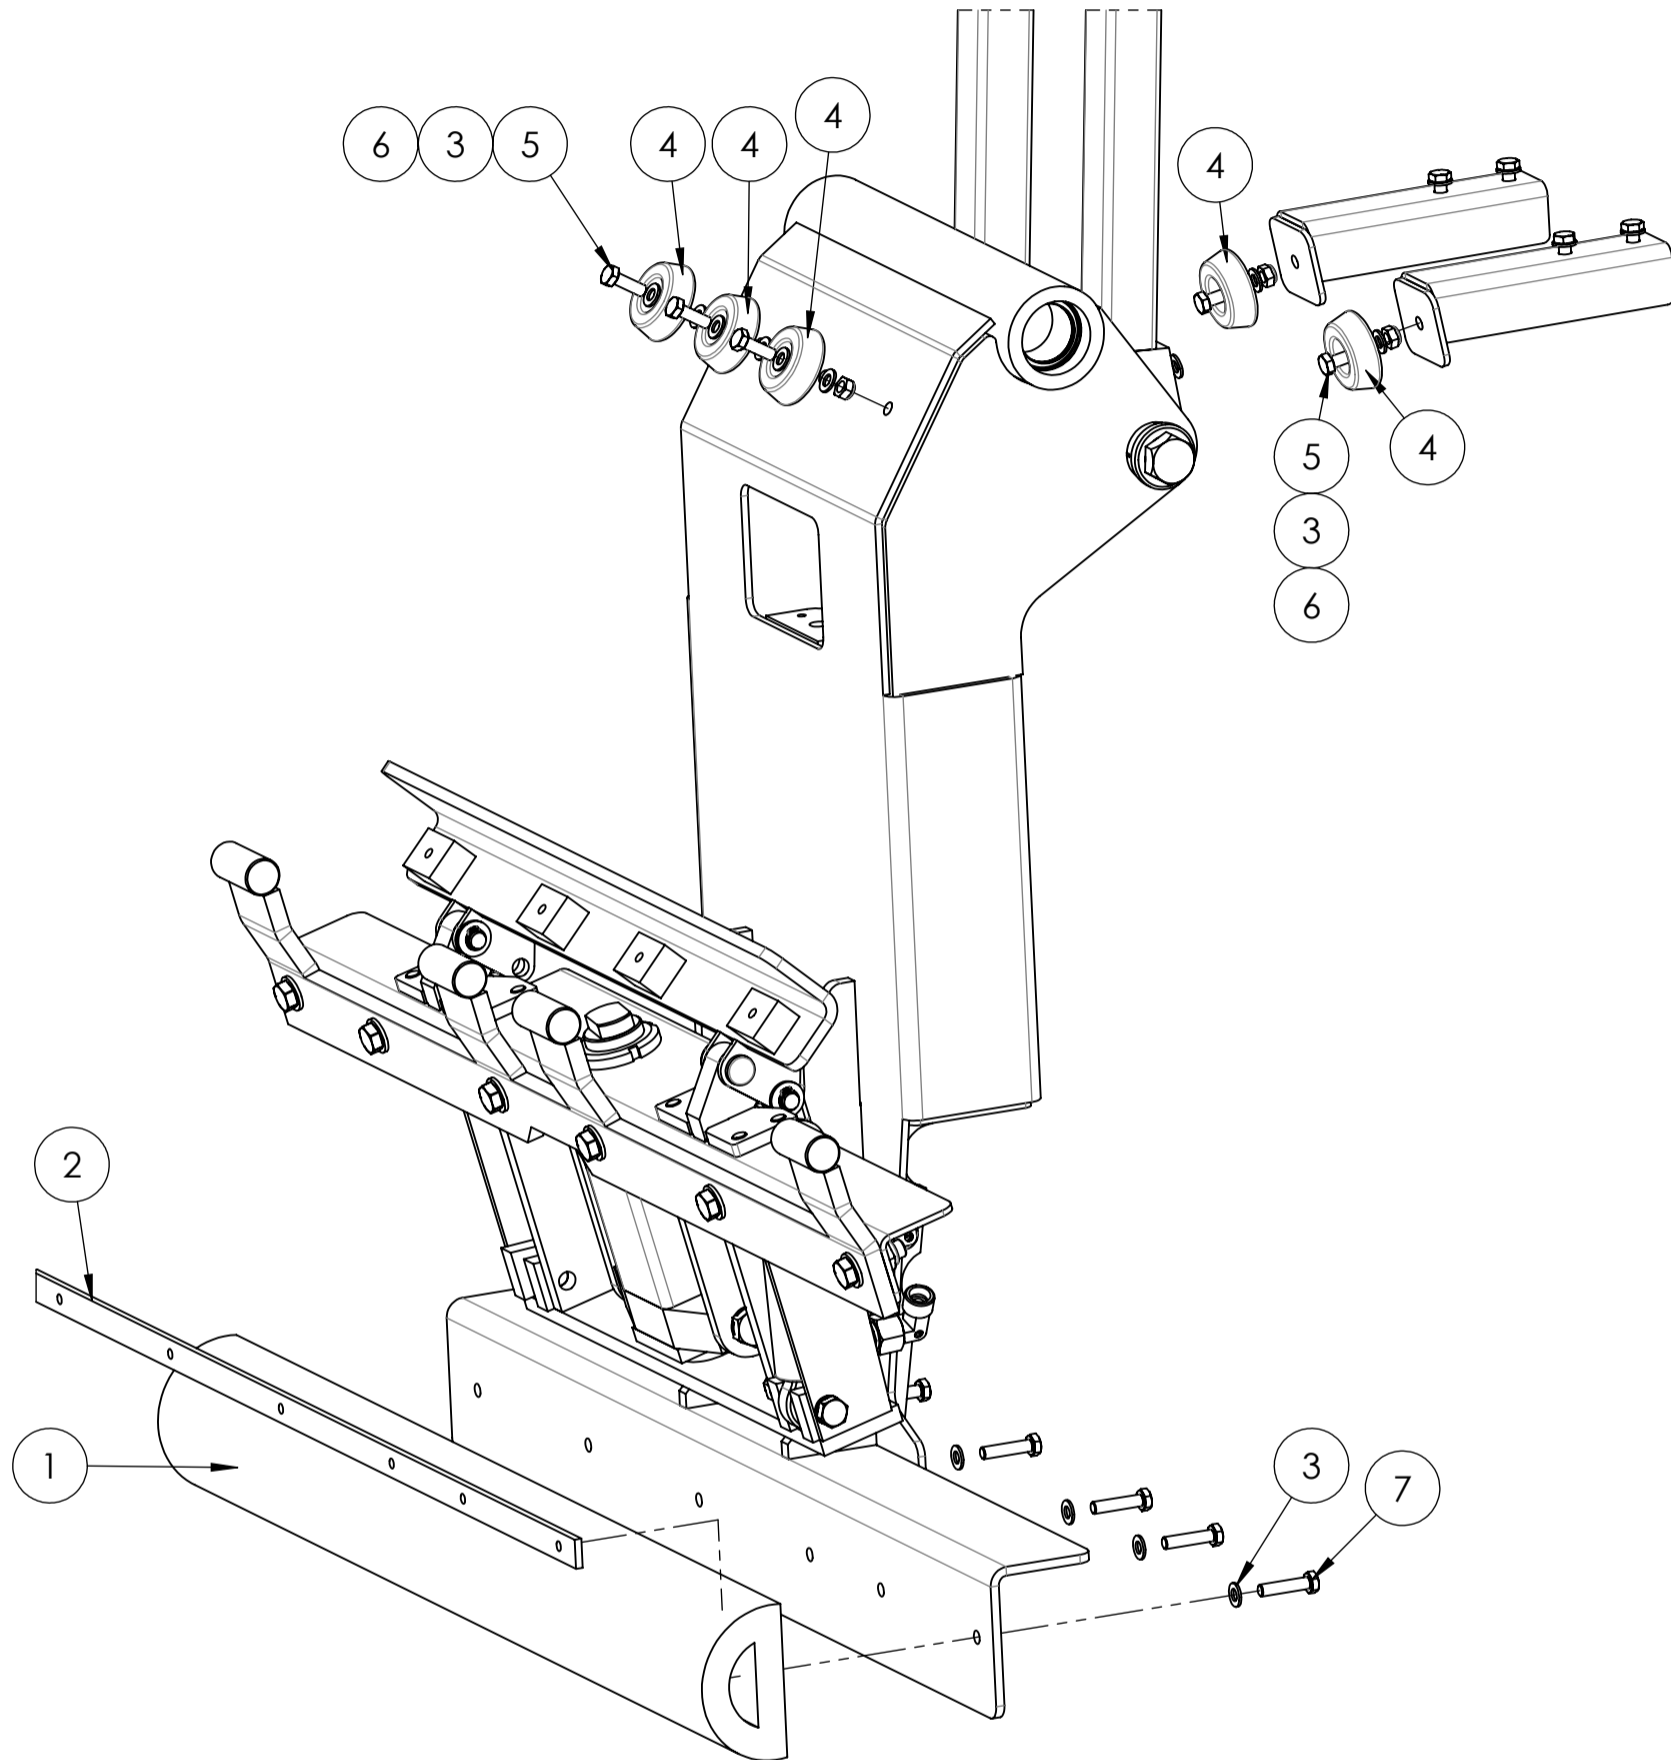

Note! The images are for reference only. Components marked with \* contact spare part branch.

Låsklaff med cylinder-Locking mechanism with cylinder

1523922 Vagga SL högt läge-Cradle SL high point  
2014-01-30  
Rev. 1 Date: 2014-03-28