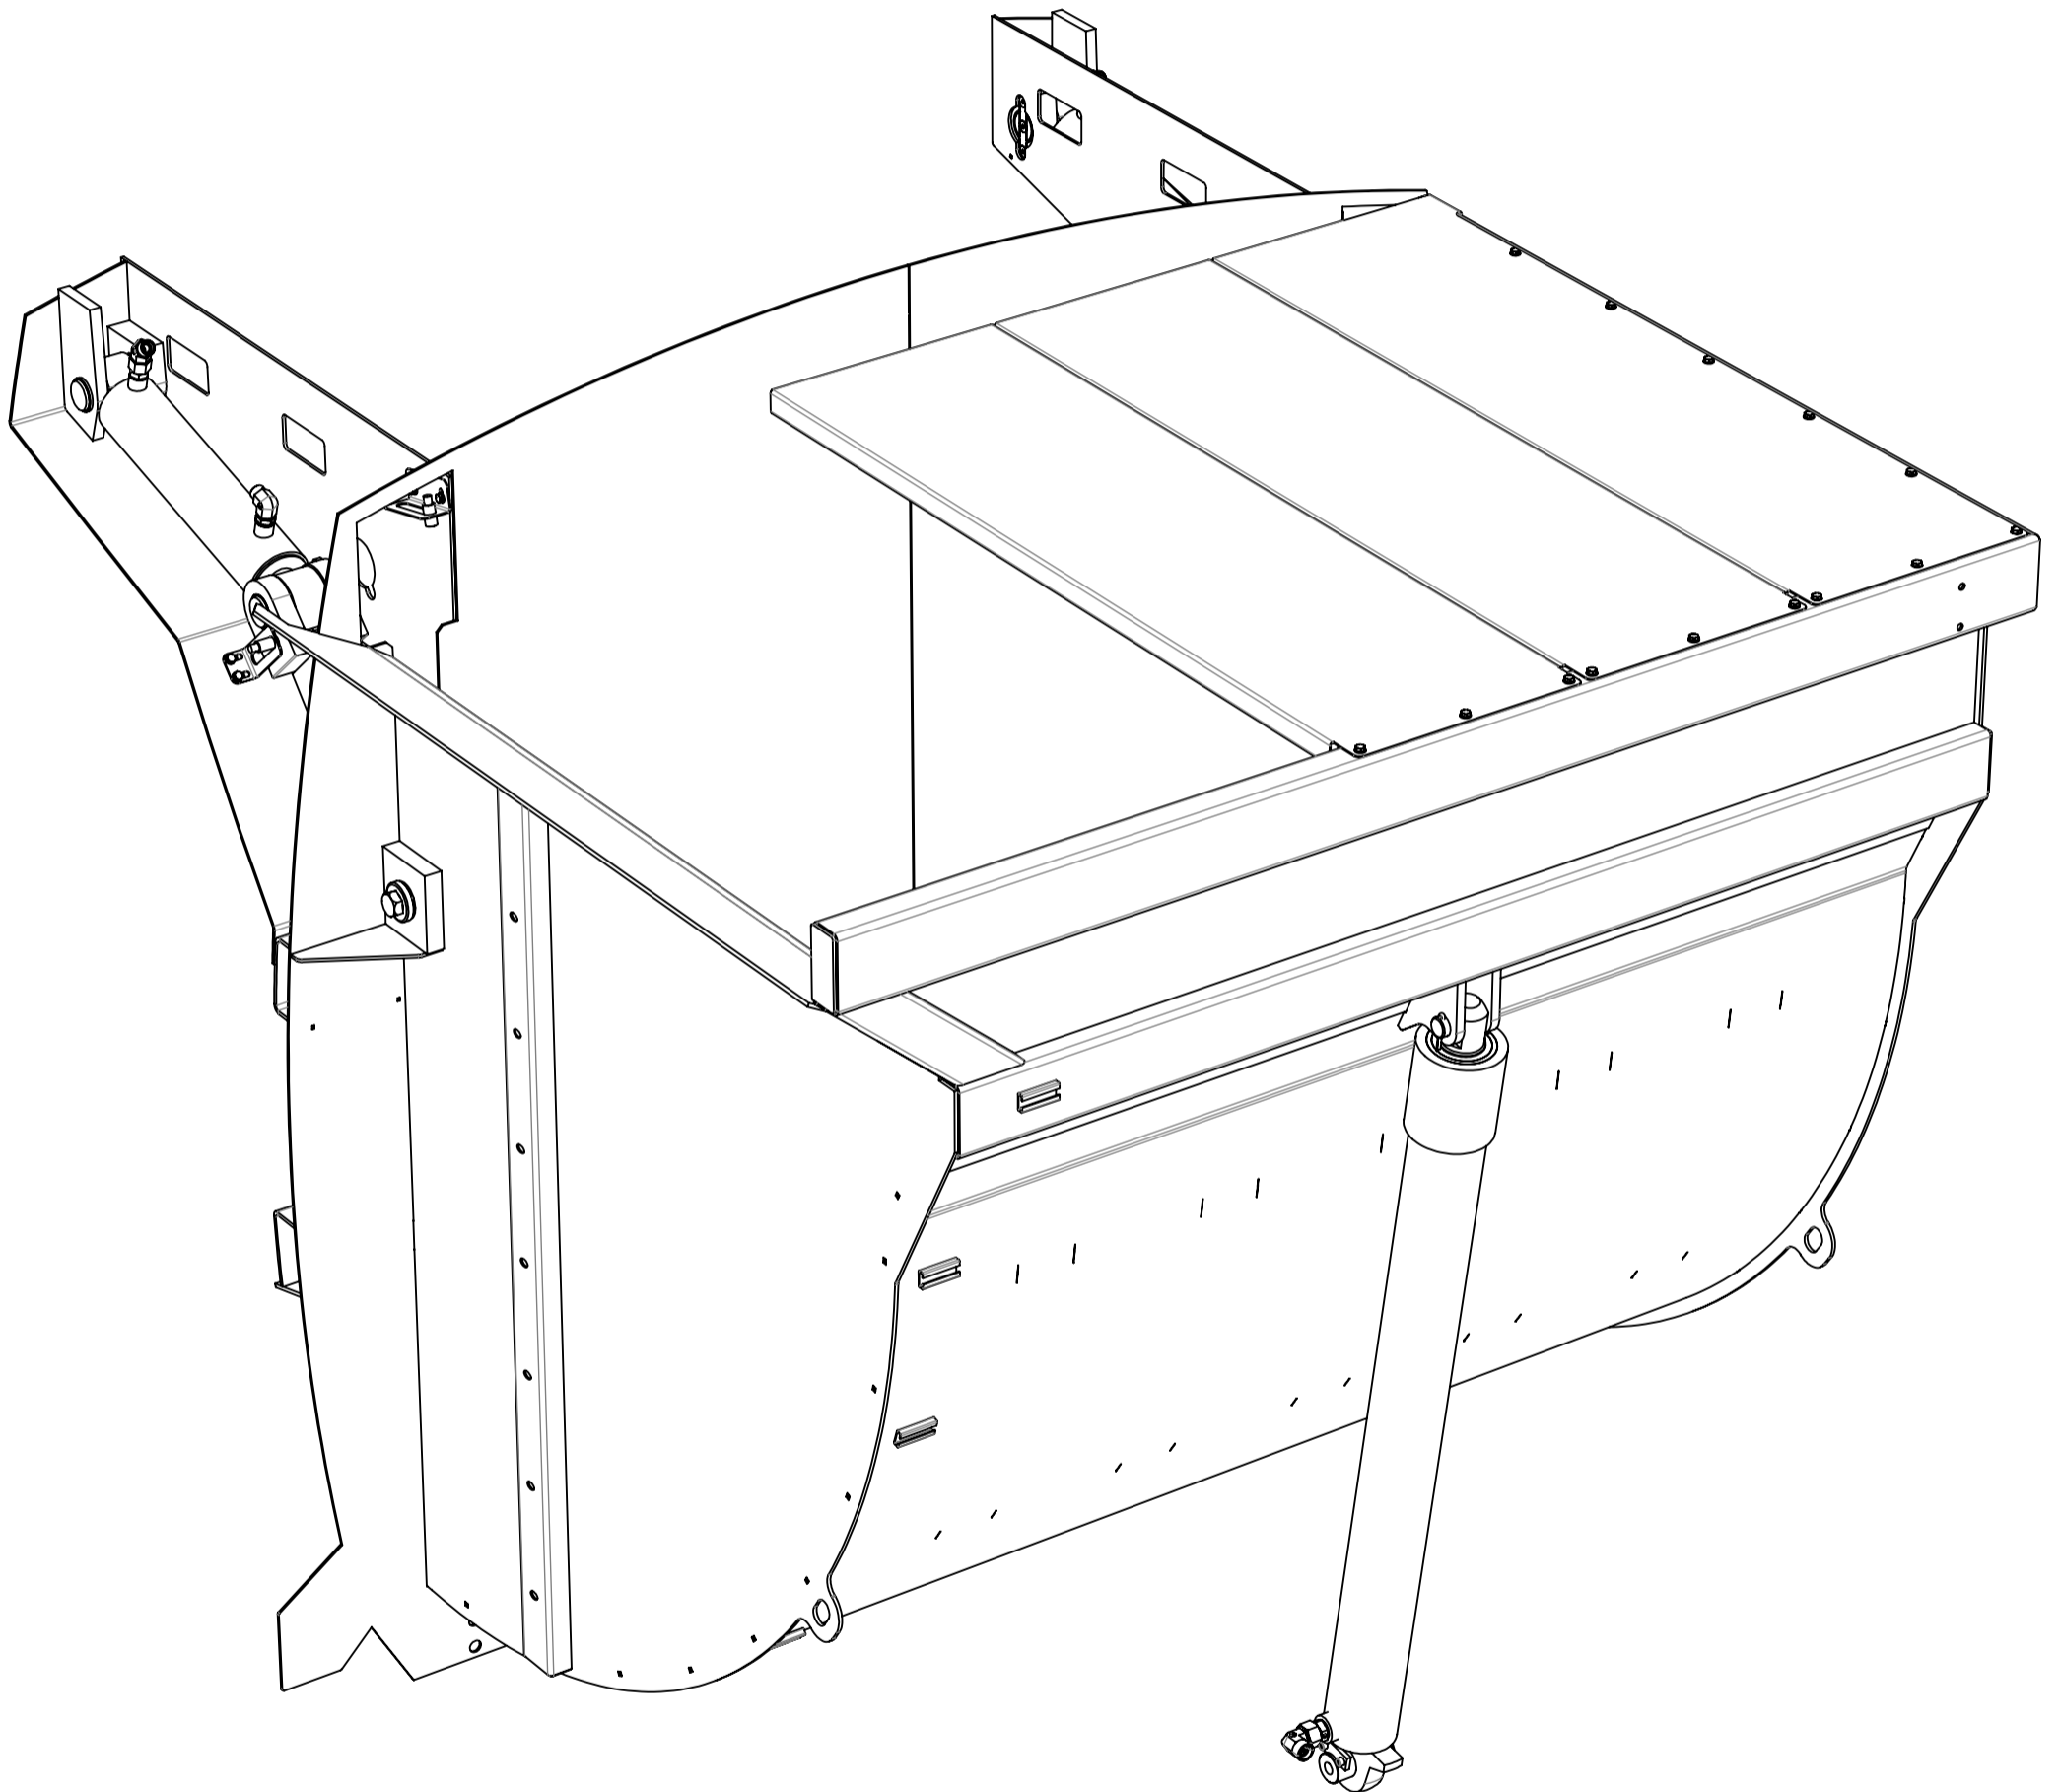

Sidlastare komprimatorhus Side loader Compress Module

Note! The images are for reference only.
Components marked with * contact
spare part branch.