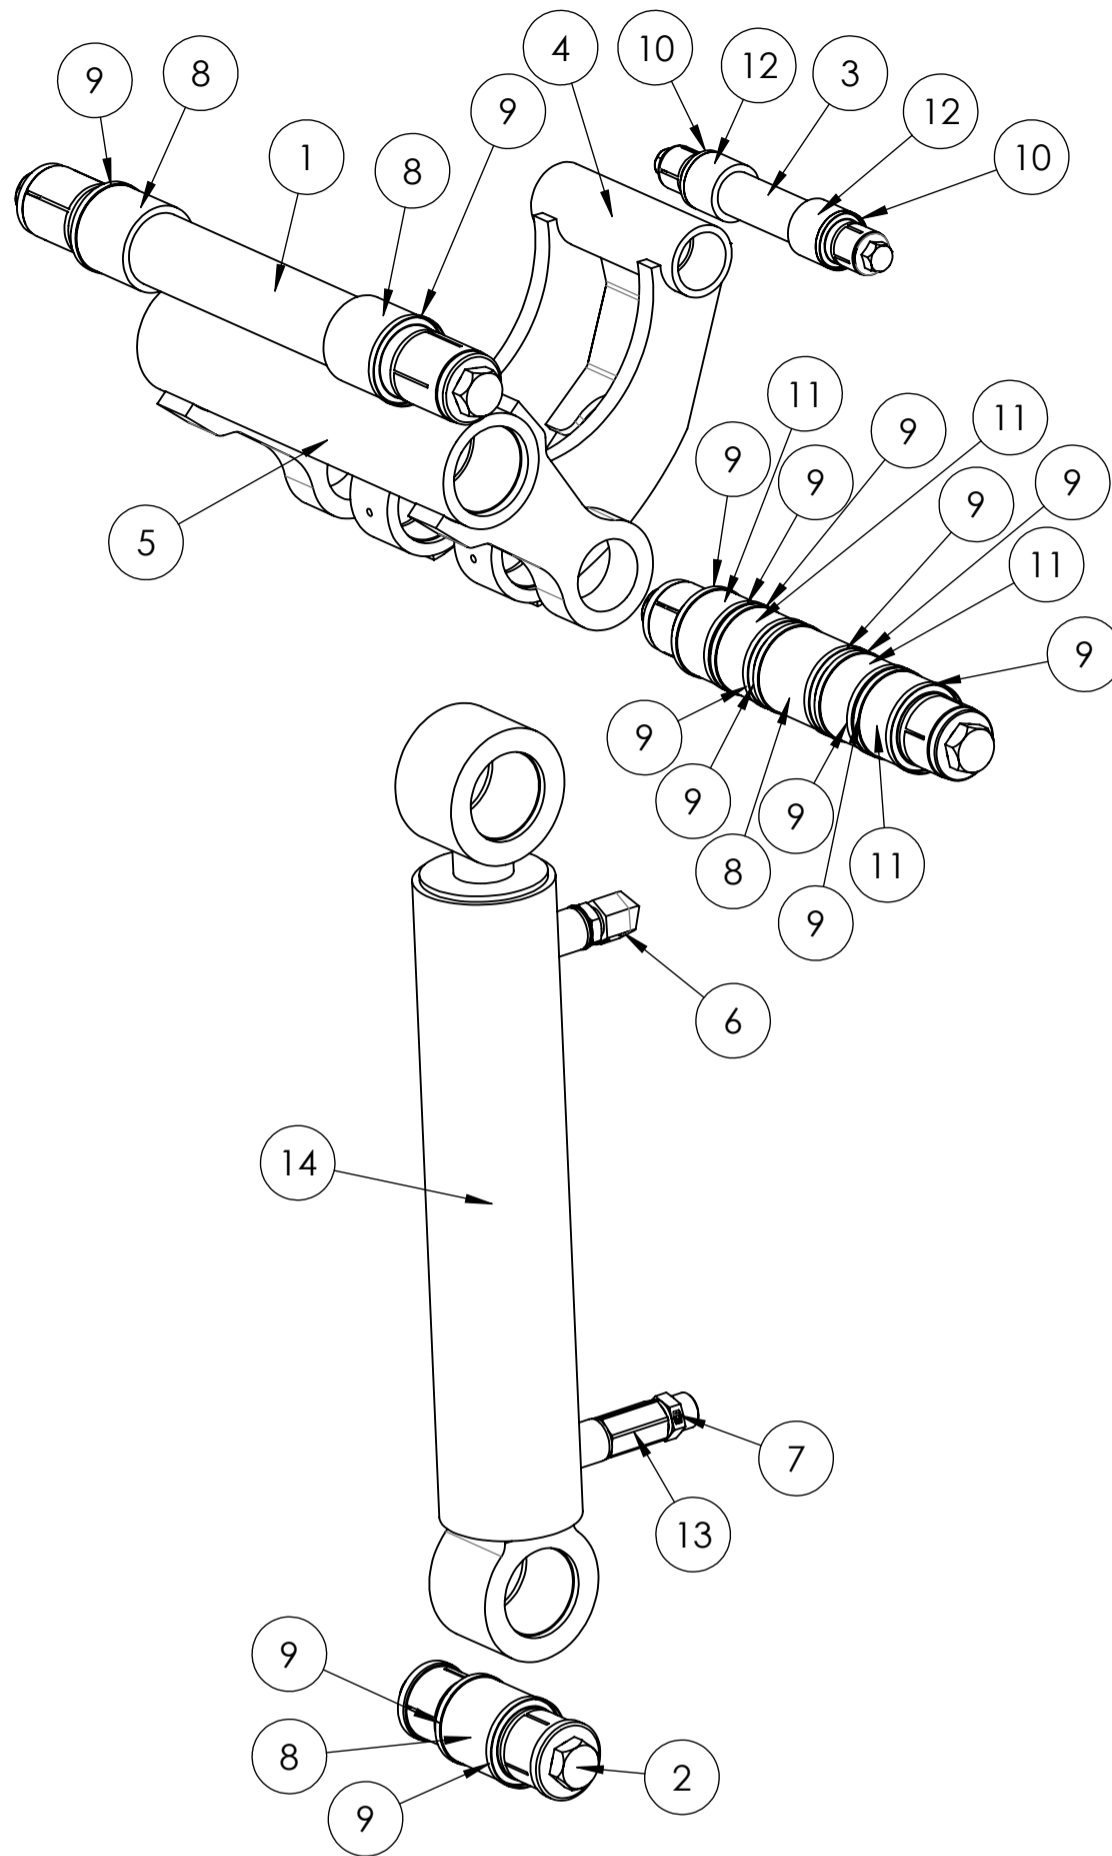

14	Hydraulcylinder	Hydraulic cylinder	1523129	2
13	Slangbrottsventil	Hose break valve	1514541	2
12	Bussning	Bushing	1518675	
11	Bussning	Bushing	1519572	
10	Radialtätning	Radial seal	1515635	
9	Radialtätning	Radial seal	1515638	
8	Bussning	Bushing	1519571	
7	Adapter	Adapter	1506192	
6	Adapter	Adapter	1506236	
5	Länk	Link	1515585	
4	Länk	Link	1518333	
3	Expanderbult 30x186	Expansion bolt	1515452	1
2	Expanderbult 50x122	Expansion bolt	1515428	1
1	Expanderbult 50x446	Expansion bolt	1515447	1
ITEM NO.	Benämning	Title	Part no	YAP.Rev

Note! The images are for reference only. Components marked with * contact spare part branch.