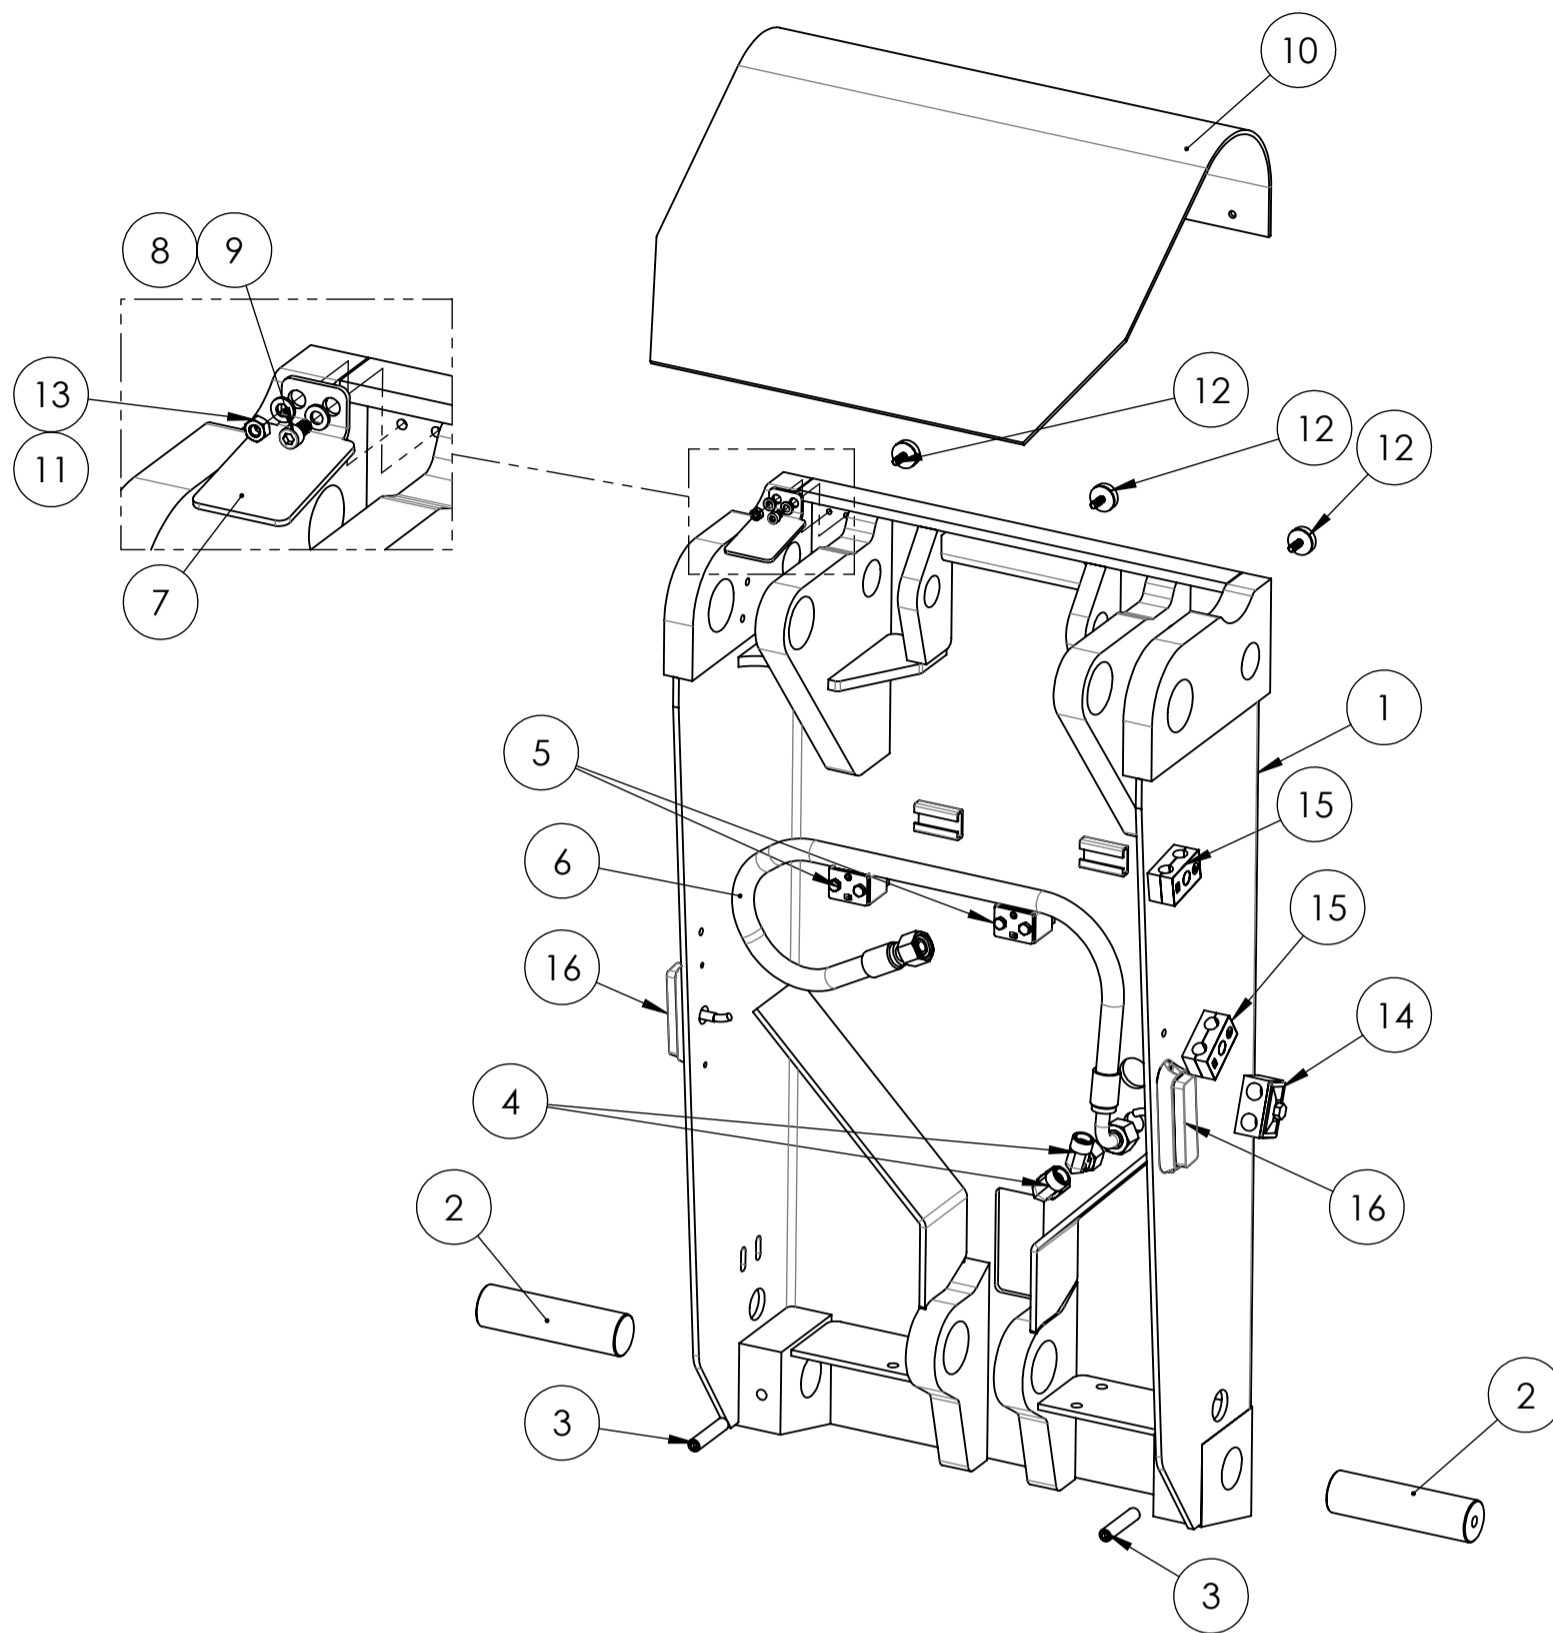

16	Blixtljus	Flashlight	1525416	2
15	Slangfäste	Hose bracket	1506029	
14	Slangfäste	Hose bracket	1509709	
13	Mutter	Nut	1504834	
12	Gummidämpare	Bumper	1525264	1
11	Bricka	Washer	1504898	
10	Plastskydd	Plastic cover	1525257	1
9	Skruv	Screw	1508603	
8	Bricka	Washer	1504898	
7	Plåt	Plate	1523942	1
6	Hydraulslang	Hose	1518511	3
5	Adapter	Adapter	1504975	
4	Adapter	Adapter	1505760	
3	Skruv	Screw	1509326	
2	Bult	Bolt	1516048	
1	Inre Arm SL	Arm inner SL	1523923	2
ITEM NO.	Benämning	Title	Part no	YAP.Rev

Note! The images are for reference only. Components marked with * contact spare part branch.