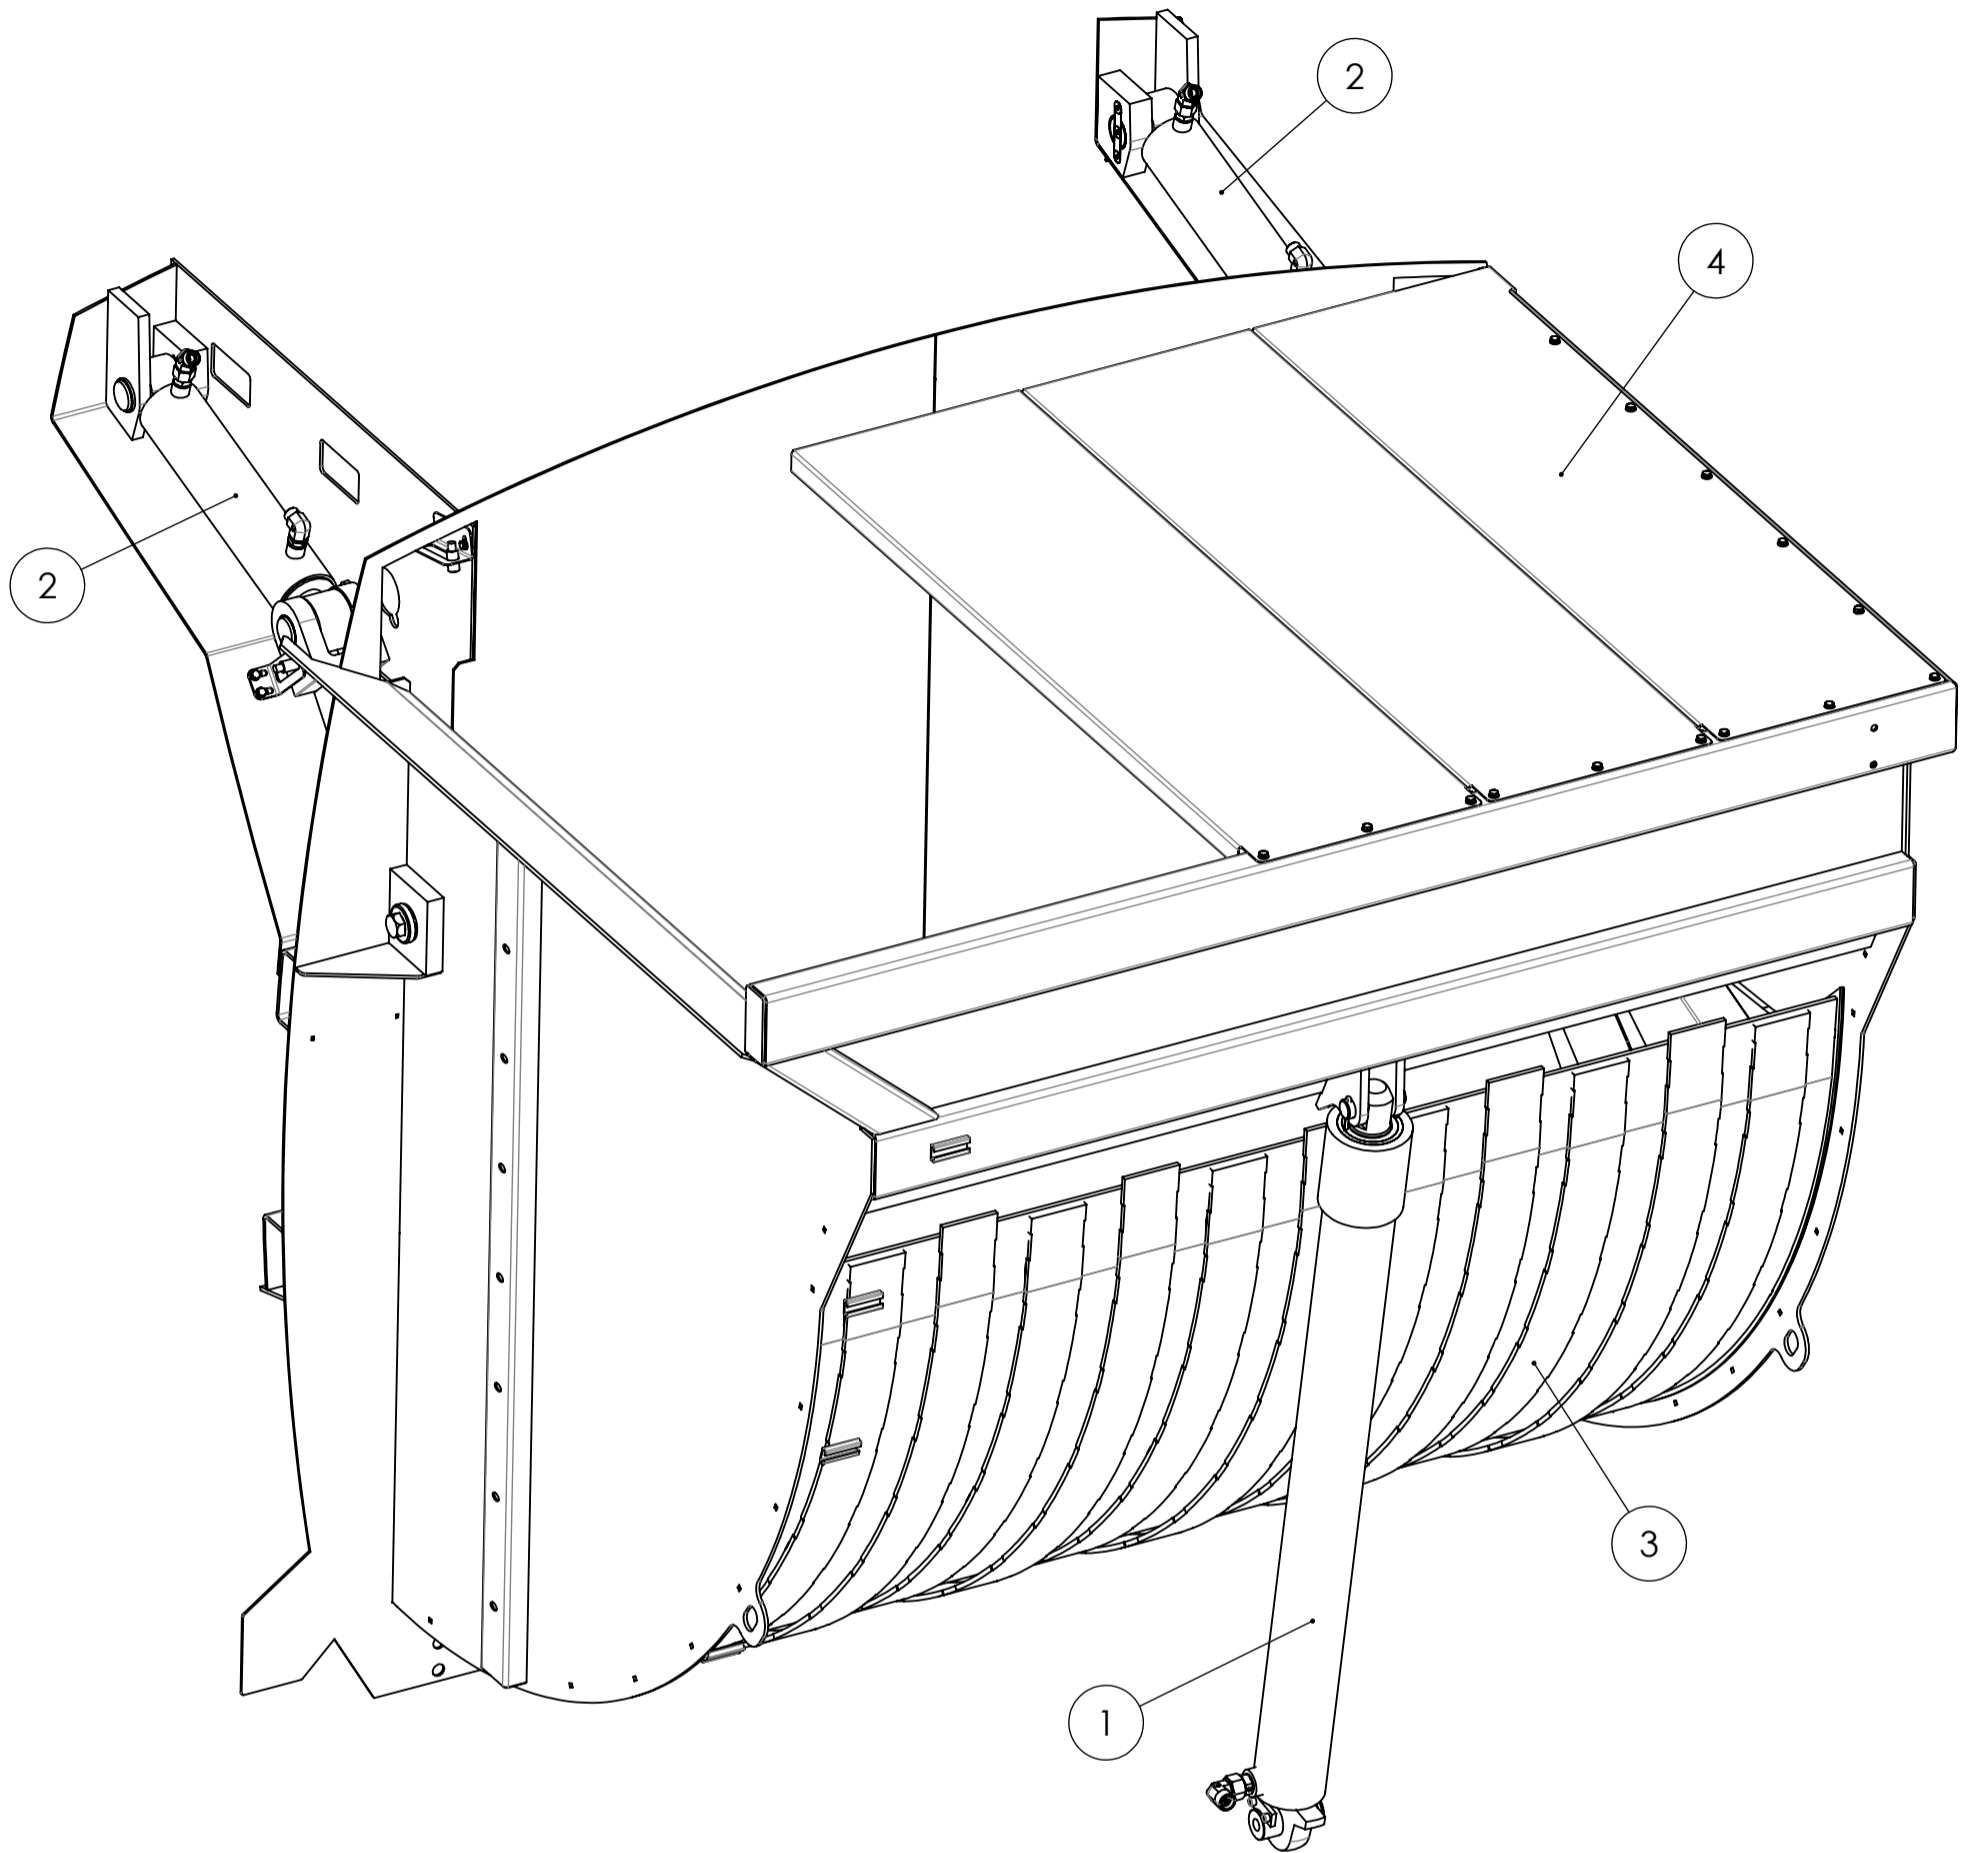

4	Takplåt	Roof plate	1524891	1
3	Pendel SL enfacks	Pendulum SL	1520784	7
2	Hydraulcylinder	Hydraulic cylinder	1524061	2
1	Hydraulcylinder	Hydraulic cylinder	1516219	
ITEM NO.	Benämning	Title	Part no	YAP.Rev

Note! The images are for reference only. Components marked with * contact spare part branch.