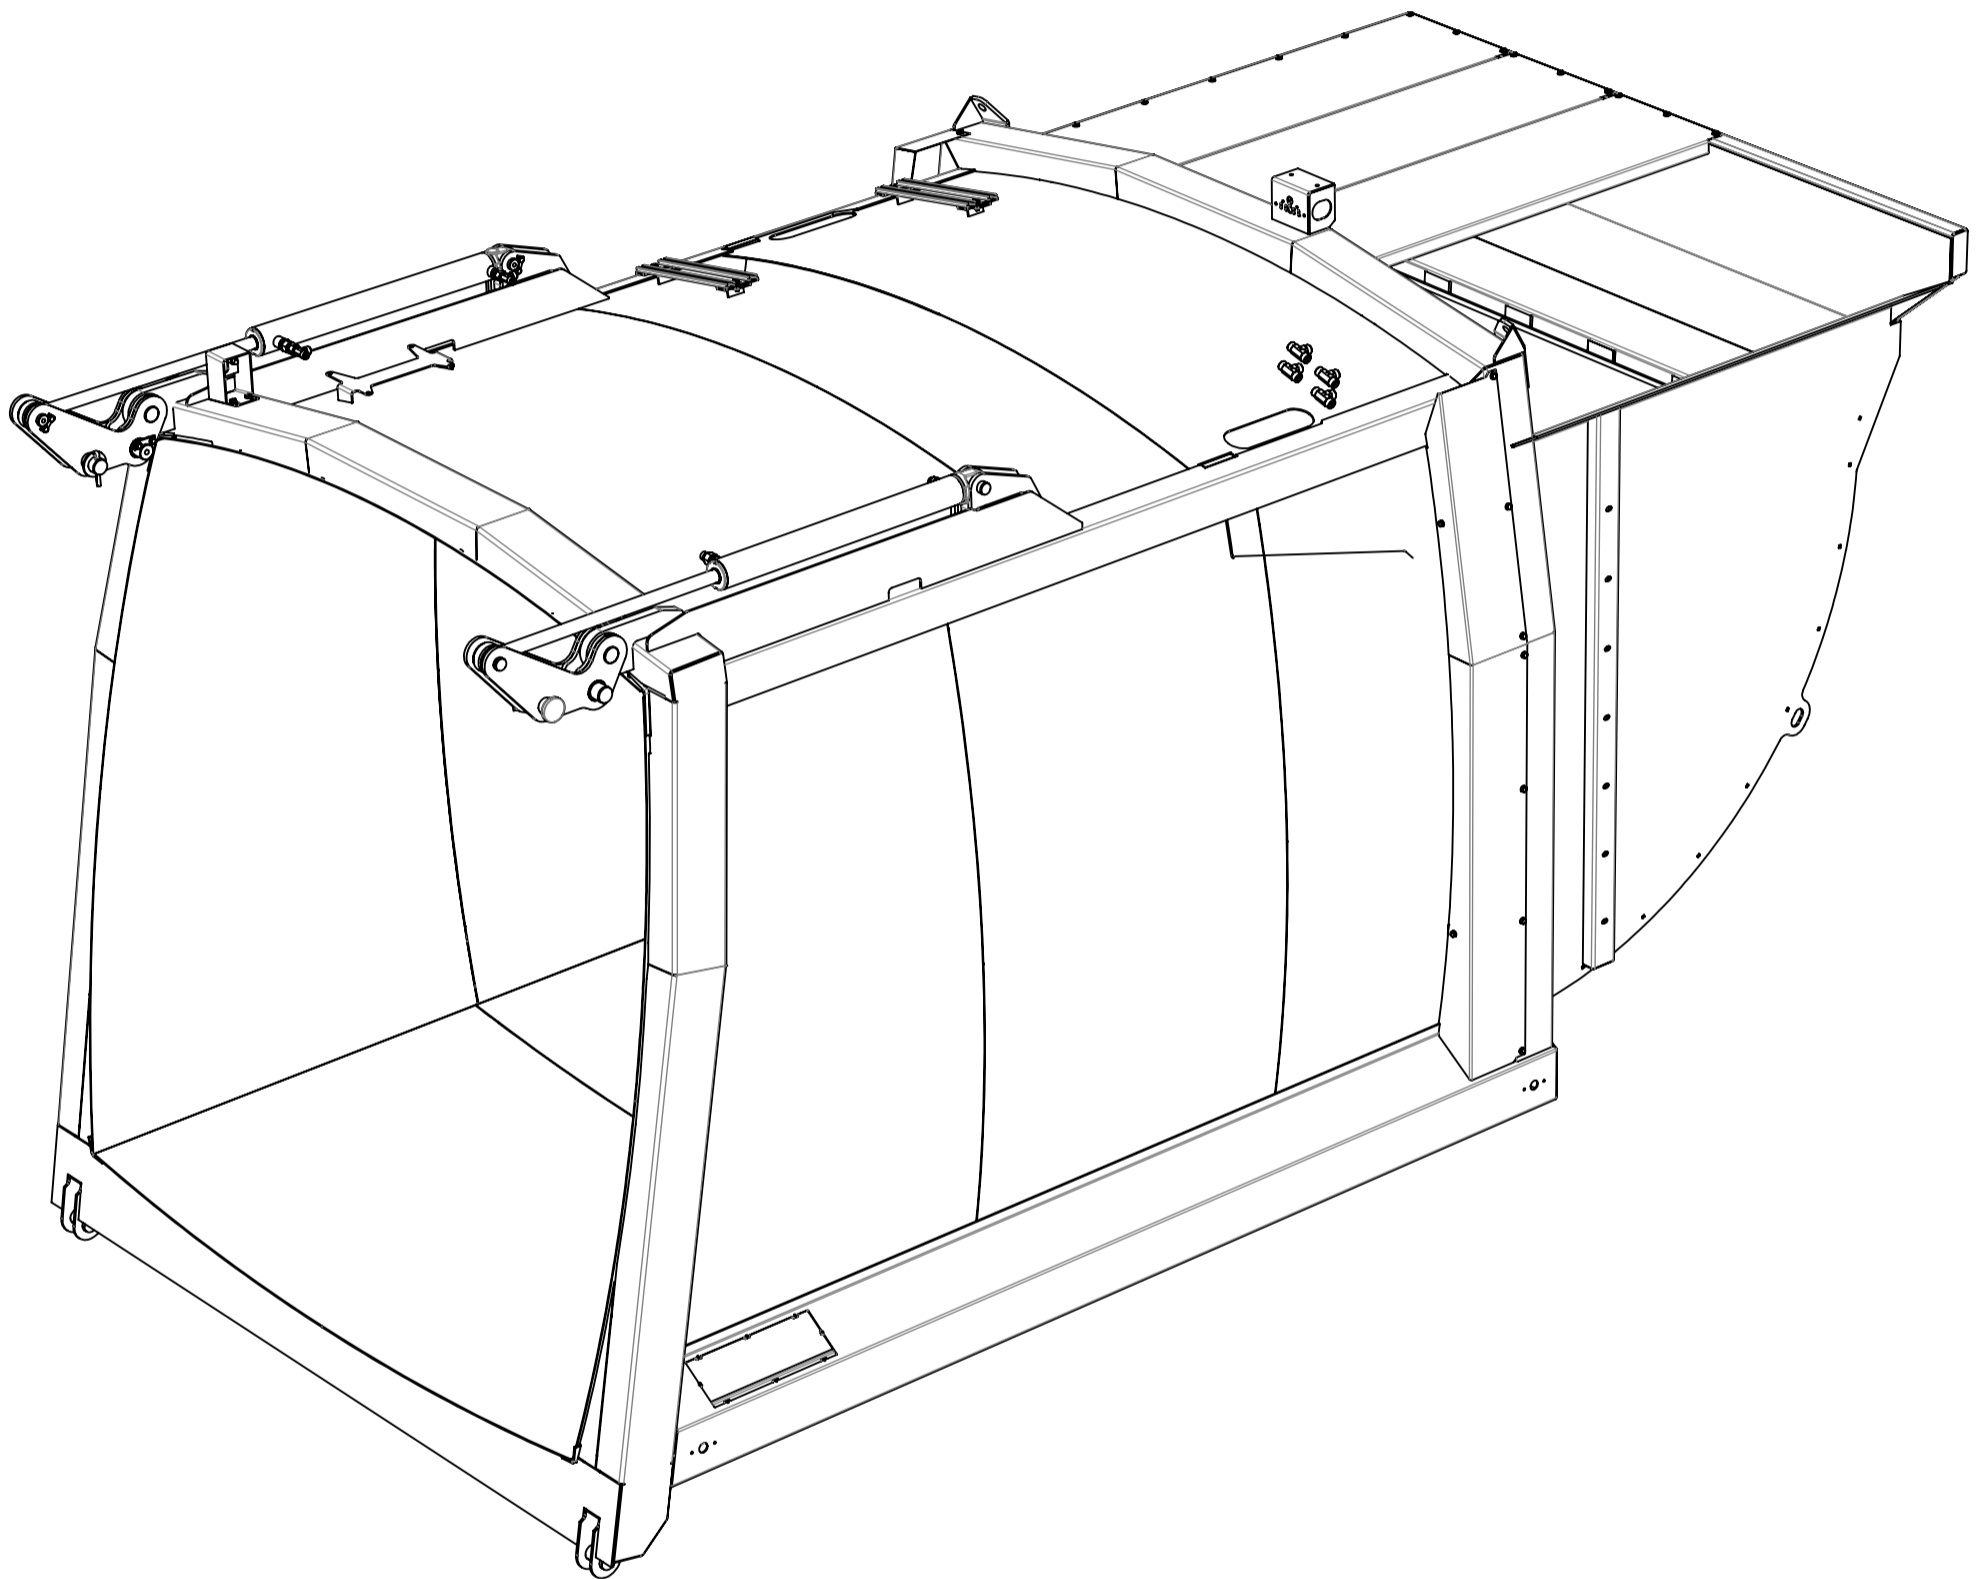

Sidlastarbehållare-Body Side Loader

Note! The images are for reference only.
Components marked with * contact
spare part branch.