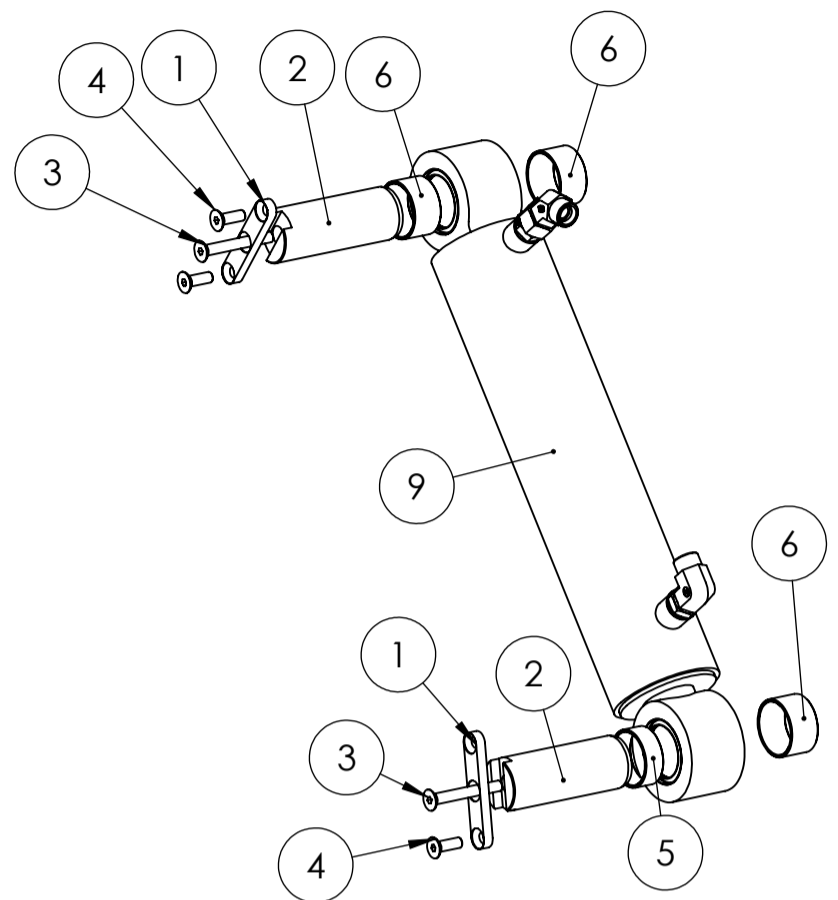

## Sidlastare komprimatorhus Side loader Compress Module

Note! The images are for reference only.  
Components marked with \* contact  
spare part branch.

4	Takplåt	Roof plate	1524891	1
3	Pendel SL enfacks	Pendulum SL	1520784	7
2	Hydraulcylinder	Hydraulic cylinder	1524061	2
1	Hydraulcylinder	Hydraulic cylinder	1516219	
ITEM NO.	Benämning	Title	Part no	YAP.Rev

Note! The images are for reference only. Components marked with \* contact spare part branch.

12	Skruv	Screw	1506640	
11	Bricka	Washer	1504899	
10	Givartfäste pendel	Sensor bracket	1522099	4
9	Hydraulcylinder	Hydraulic cylinder	1524061	2
8	Induktiv givare	Inductive sensor	1505621	
7	Givarfäste	Sensor bracket	1517000	2
6	Bussning	Bushing	1514831	
5	Bussning	Bushing	1516539	
4	Skruv	Screw	1505618	2
3	Skruv	Screw	1505619	2
2	Bult	Bolt	1516518	
1	Låskil	Wedge	504507	
ITEM NO.	Benämning	Title	Part no	YAP.Rev