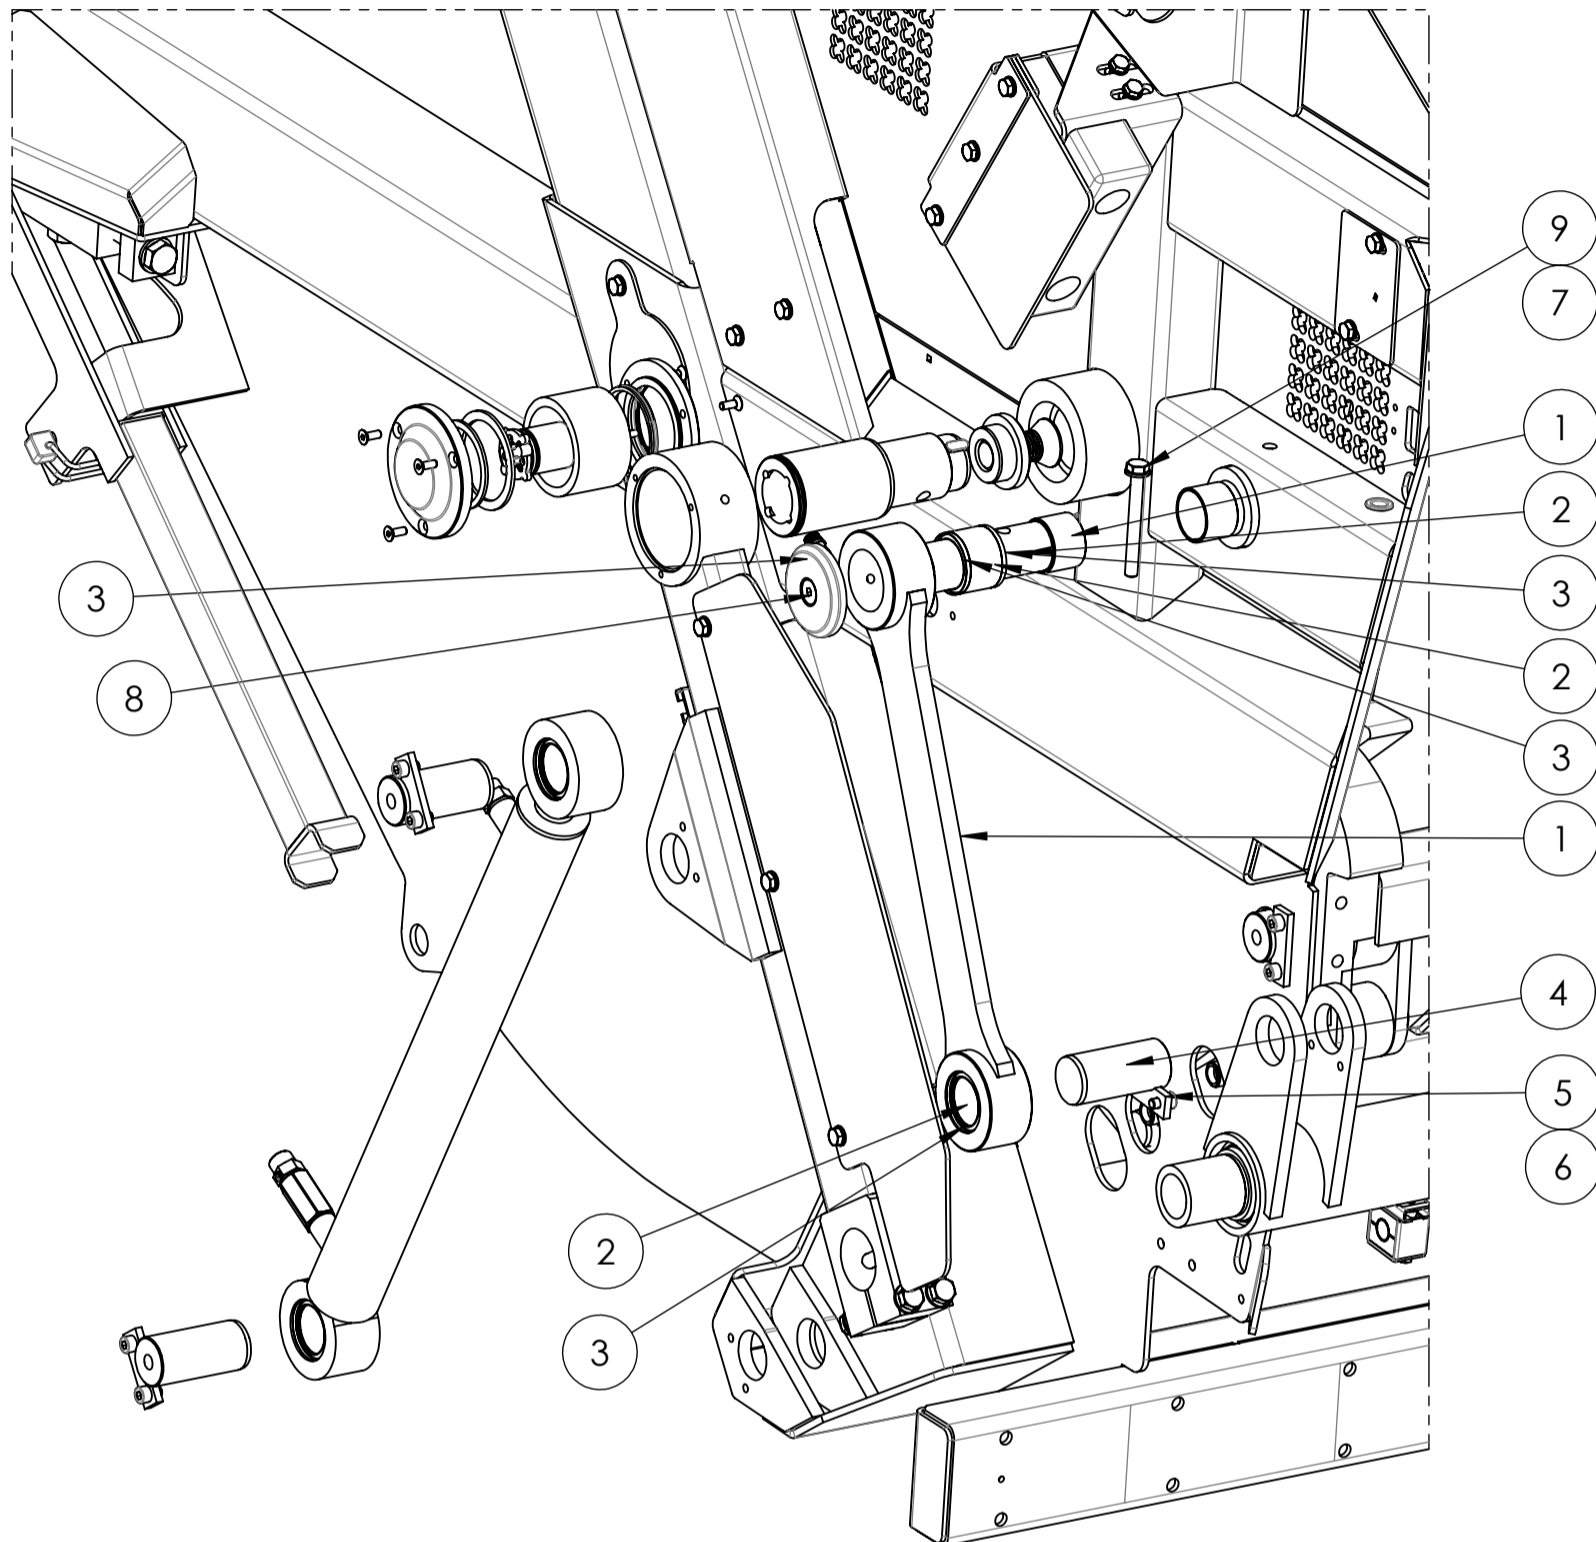

Note! The images are for reference only. Components marked with \* contact spare part branch.

Lyftarmar vänster-Lift arms left

1520084 Lyft HD, MD-Bin lift HD, MD

2014-01-14

Rev. 3

Date: 2014-05-14

9	Skruv	Screw	1519377	
8	Skruv	Screw	1505618	2
7	Bricka	Washer	1504900	
6	Skruv	Screw	1512953	
5	Låsplatta	Locking plate	504337	2
4	Bult	Bolt	1518836	
3	Lock	Cover	1518827	3
2	Bult	Bolt	1518821	
1	Bussning	Bushing	1518822	
ITEM NO.	Benämning	Title	Part no	YAP.Rev