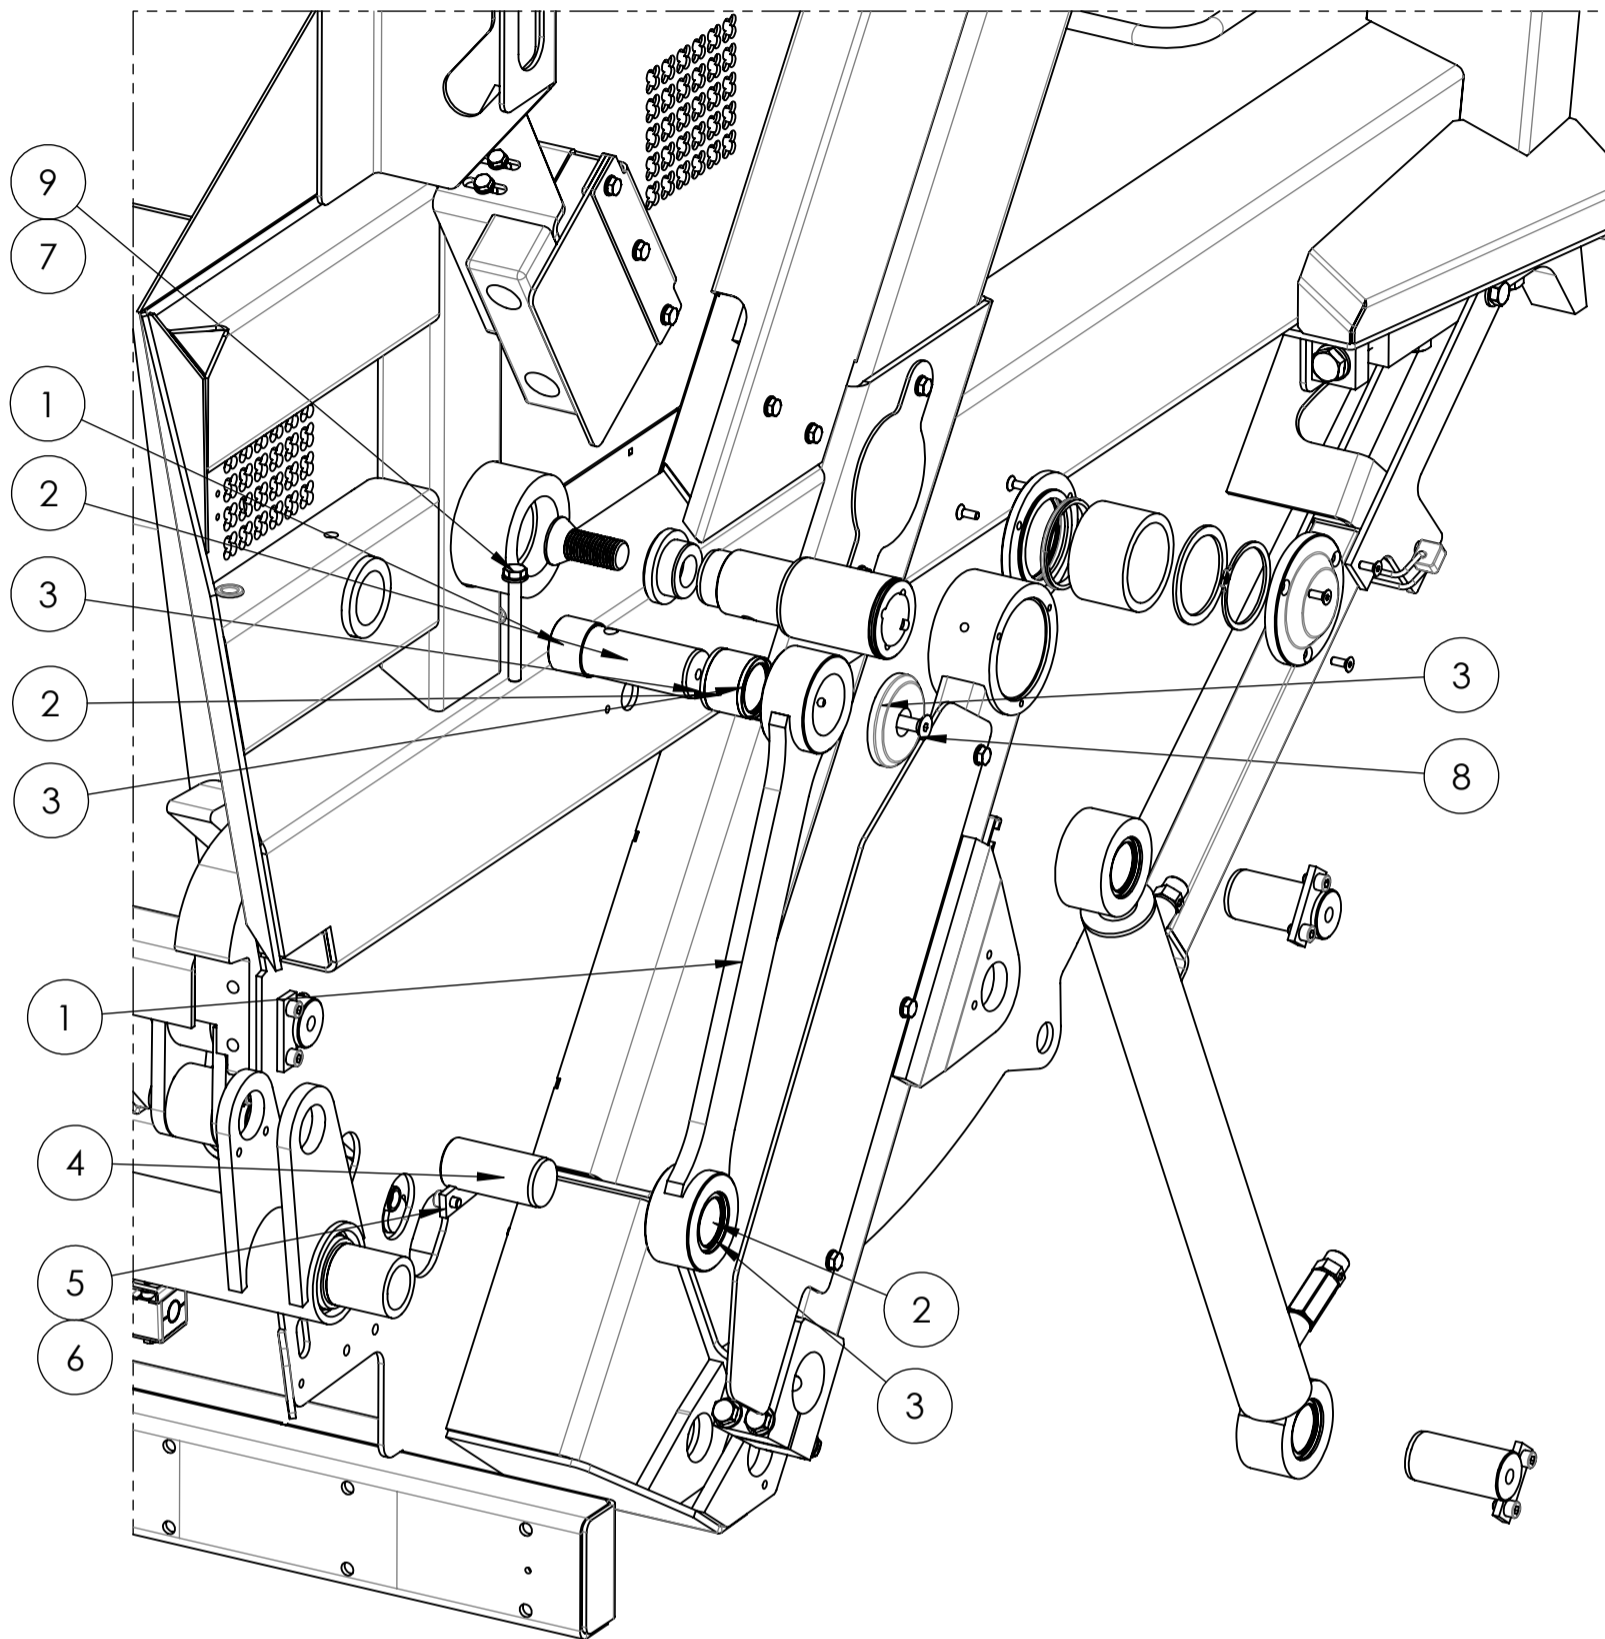

9	Skruv	Screw	1519377	
8	Skruv	Screw	1505618	2
7	Bricka	Washer	1504900	
6	Skruv	Screw	1512953	
5	Låsplatta	Locking plate	504337	2
4	Bult	Bolt	1518836	
3	Lock	Cover	1518827	3
2	Bult	Bolt	1518821	
1	Bussning	Bushing	1518822	
ITEM NO.	Benämning	Title	Part no	YAP.Rev

Note! The images are for reference only. Components marked with * contact spare part branch.