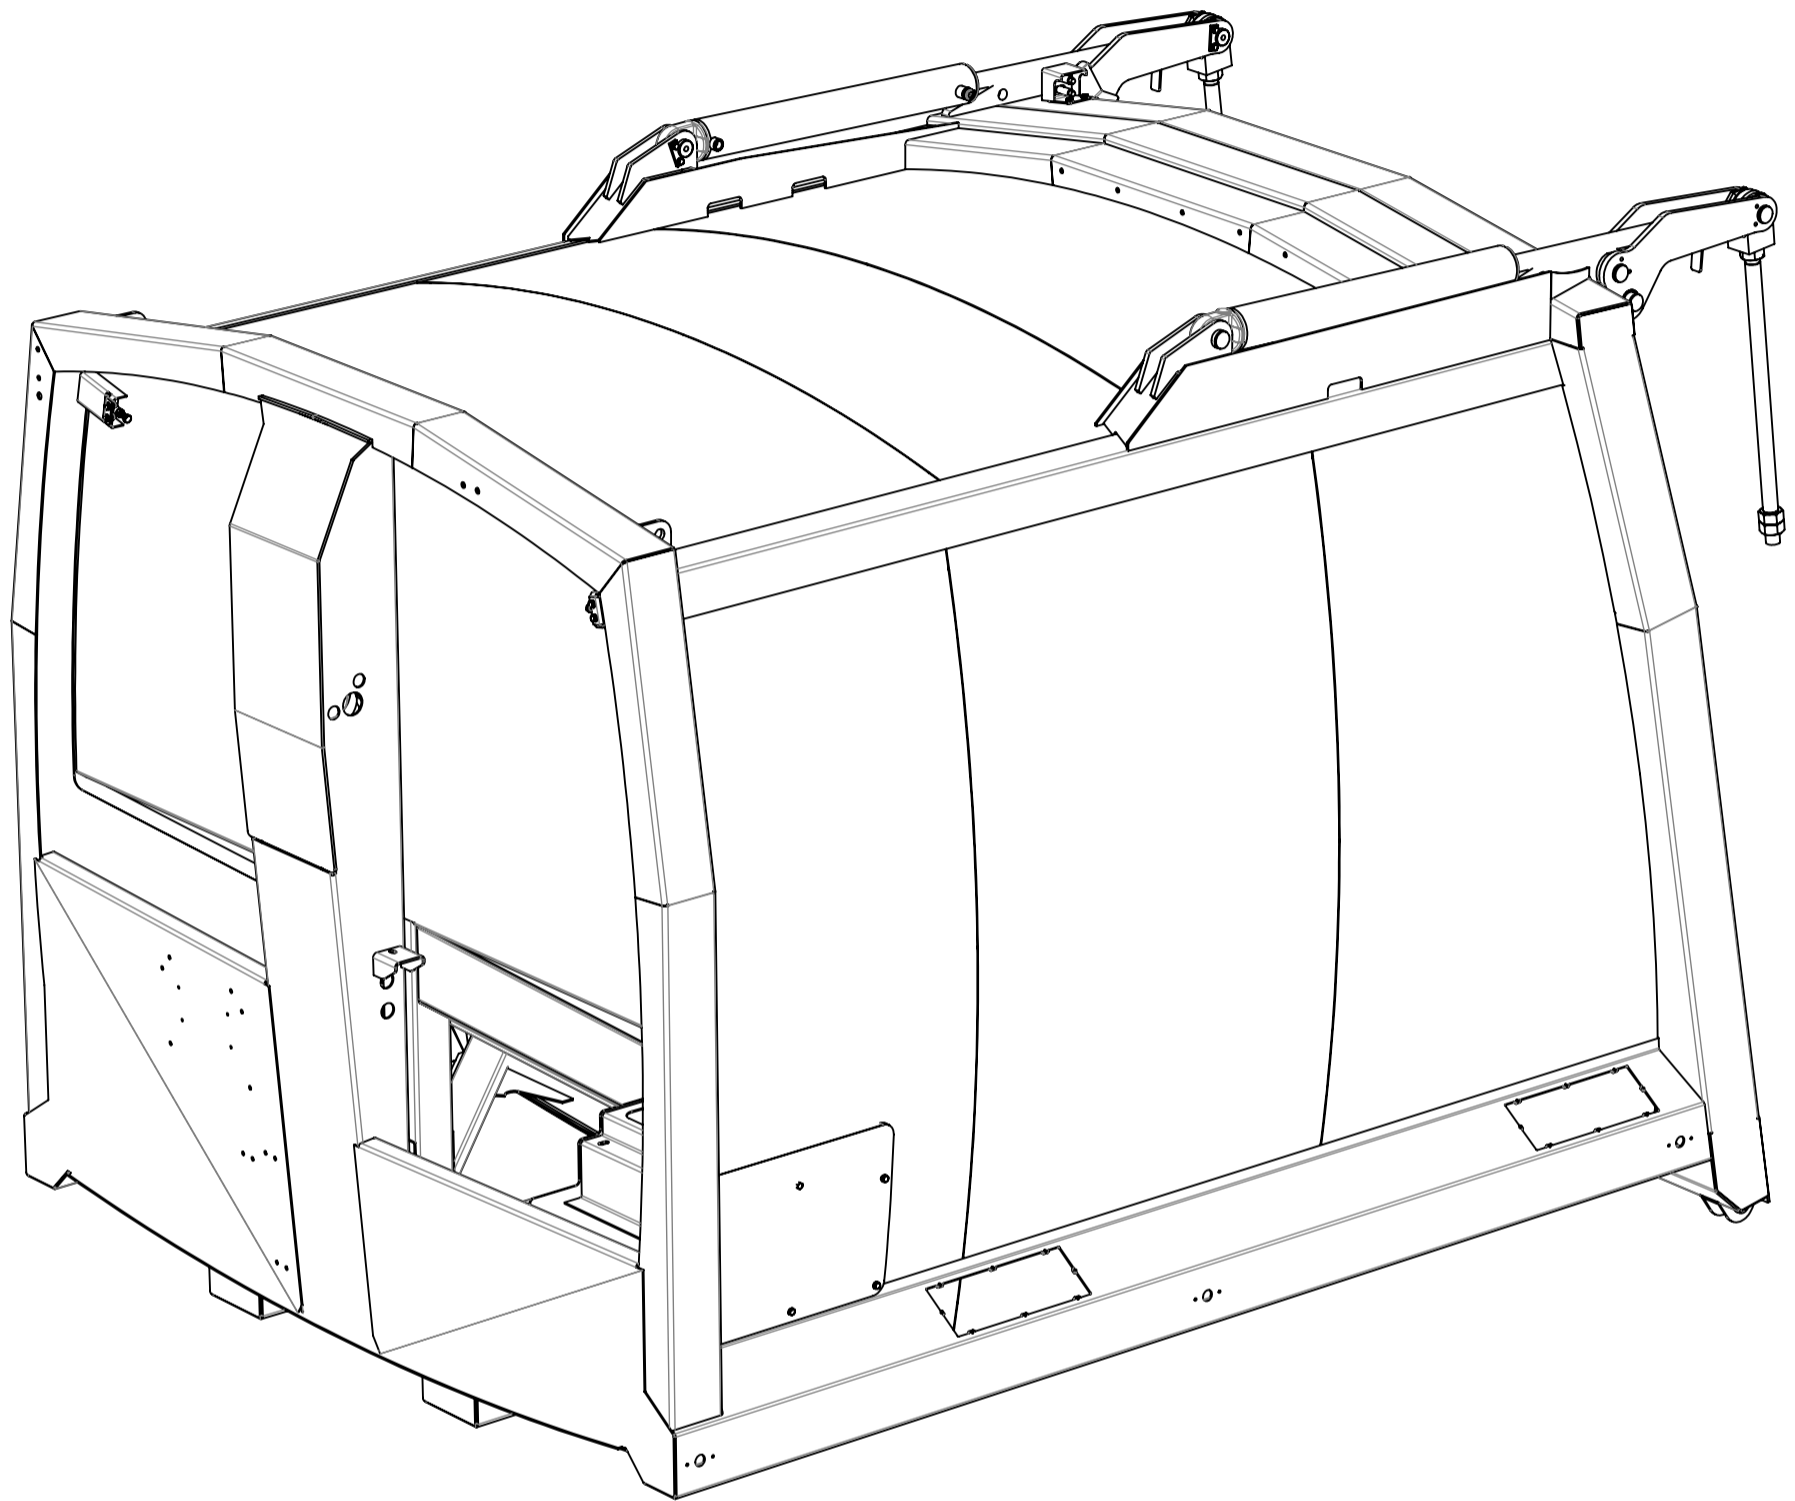

HD behållare Toppsammanställning HD Body Top assembly

Note! The images are for reference only.
Components marked with * contact
spare part branch.