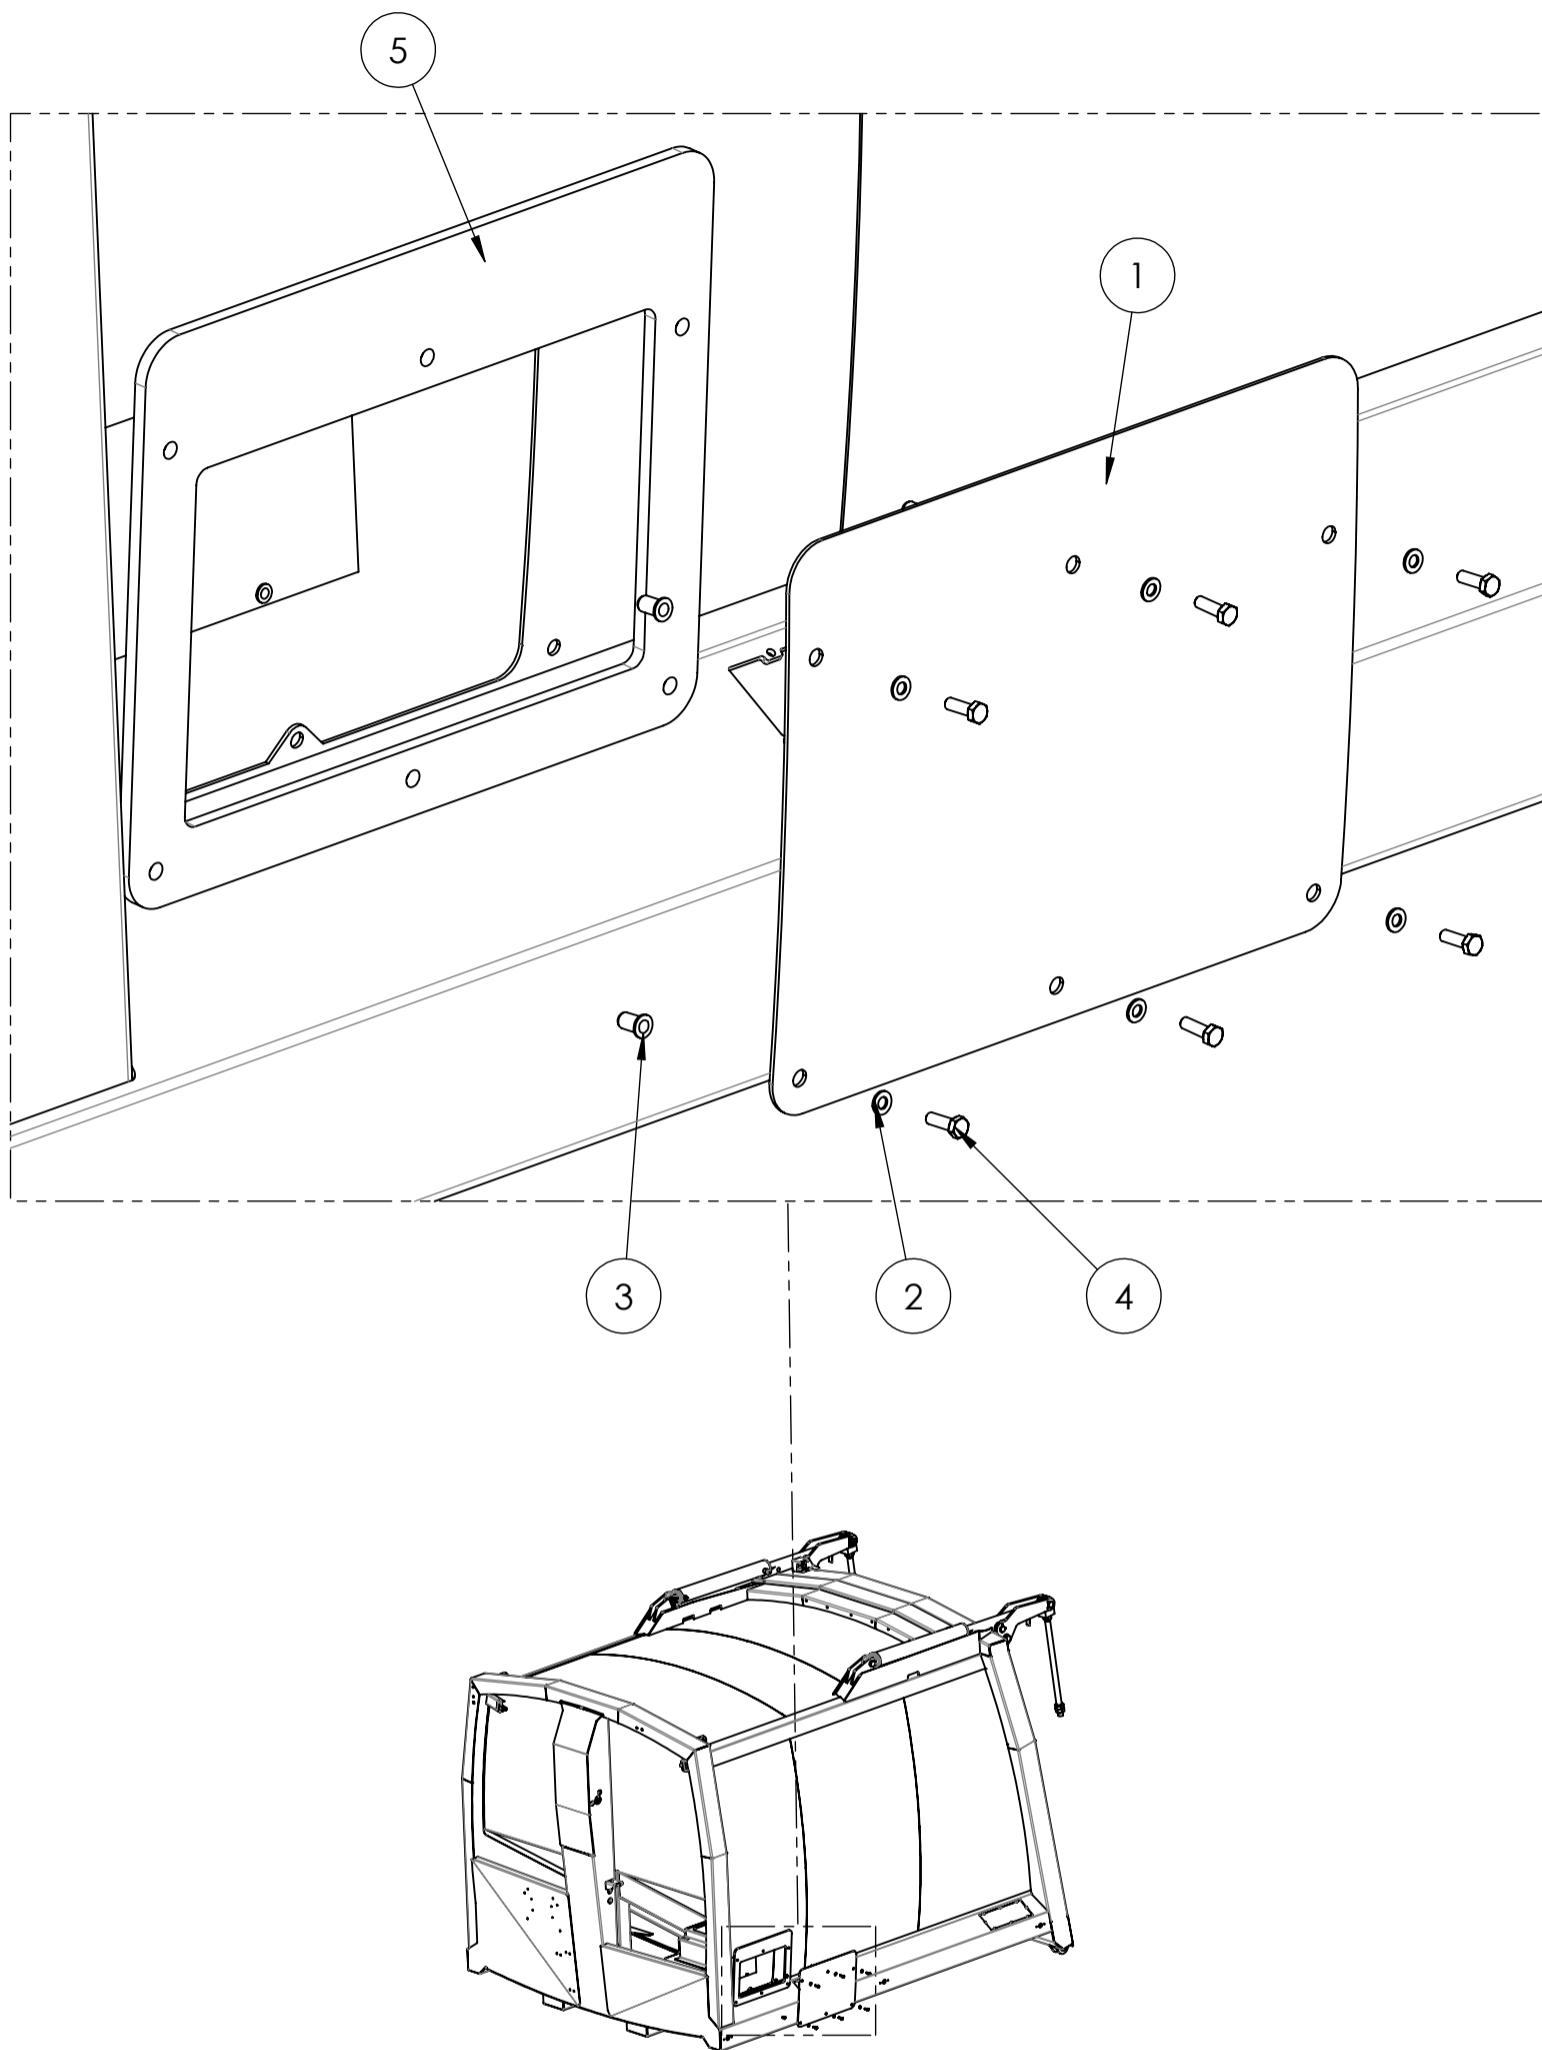

5	Packning	Gasket	1524963	5
4	Skruv	Screw	1504922	
3	Blindnitmutter	Rivet nut	1504886	
2	Bricka	Washer	1504899	
1	Täcklock	Cover plate	1504867	3
ITEM NO.	Benämning	Title	Part no	YAP.Rev

Note! The images are for reference only. Components marked with * contact spare part branch.