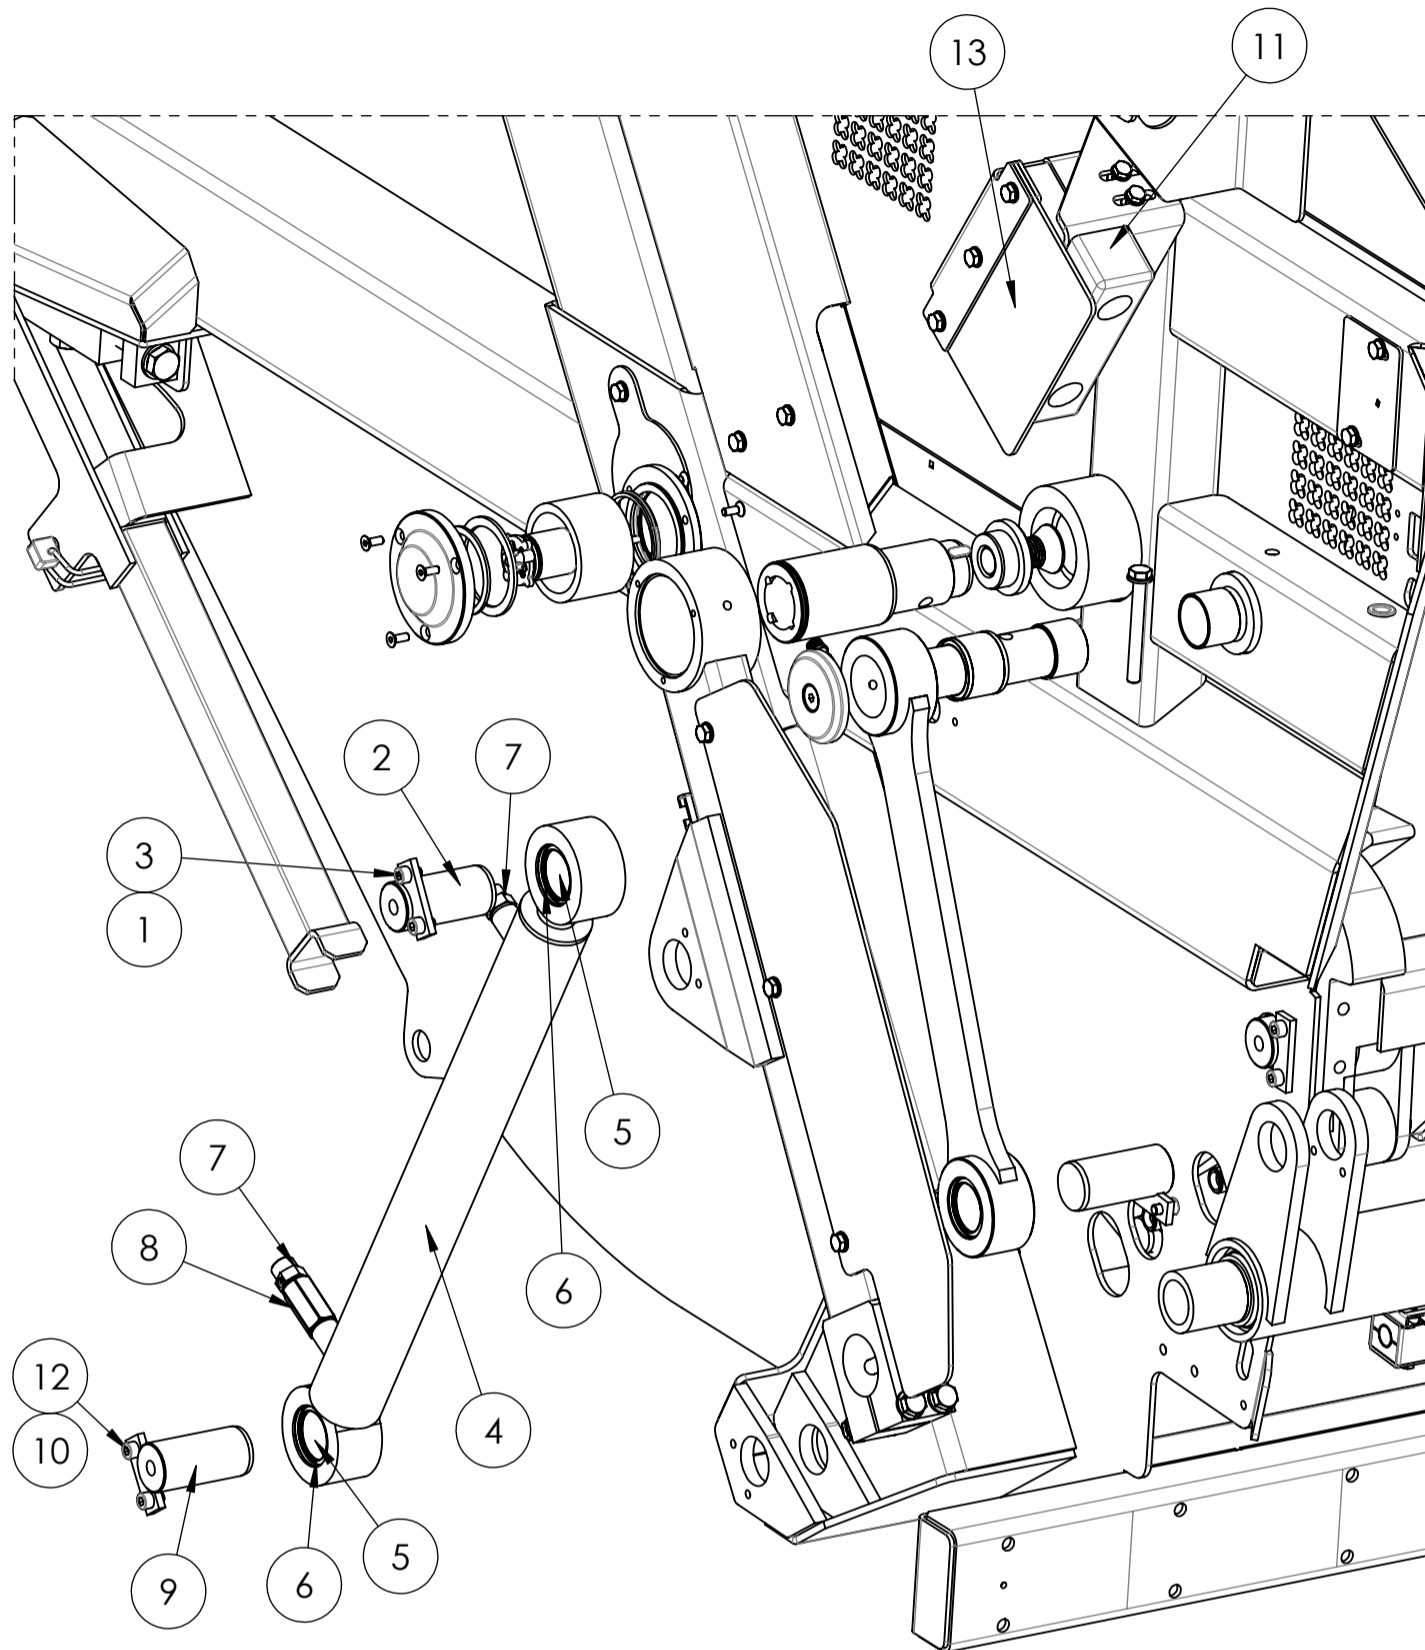

13	Skydd lyftstopp	Cover, rubber	1523185	2
12	Skruv	Screw	1512953	
11	Gummibuffert	Bumper	1514622	
10	Låsplatta	Locking plate	504337	2
9	Bult	Bolt	1518836	
8	Slangbrottsventil lyft	Hose break valve	1507898	
7	Adapter	Adapter	1505025	
6	Radialtätning	Seal	1515636	
5	Bussning	Bushing	1518826	
4	Hydraulcylinder	Hydraulic cylinder	1518811	
3	Skruv	Screw	1512953	
2	Bult	Bolt	1518836	
1	Låsplatta	Locking plate	504337	2
ITEM NO.	Benämning	Title	Part no	YAP.Rev

Note! The images are for reference only. Components marked with * contact spare part branch.