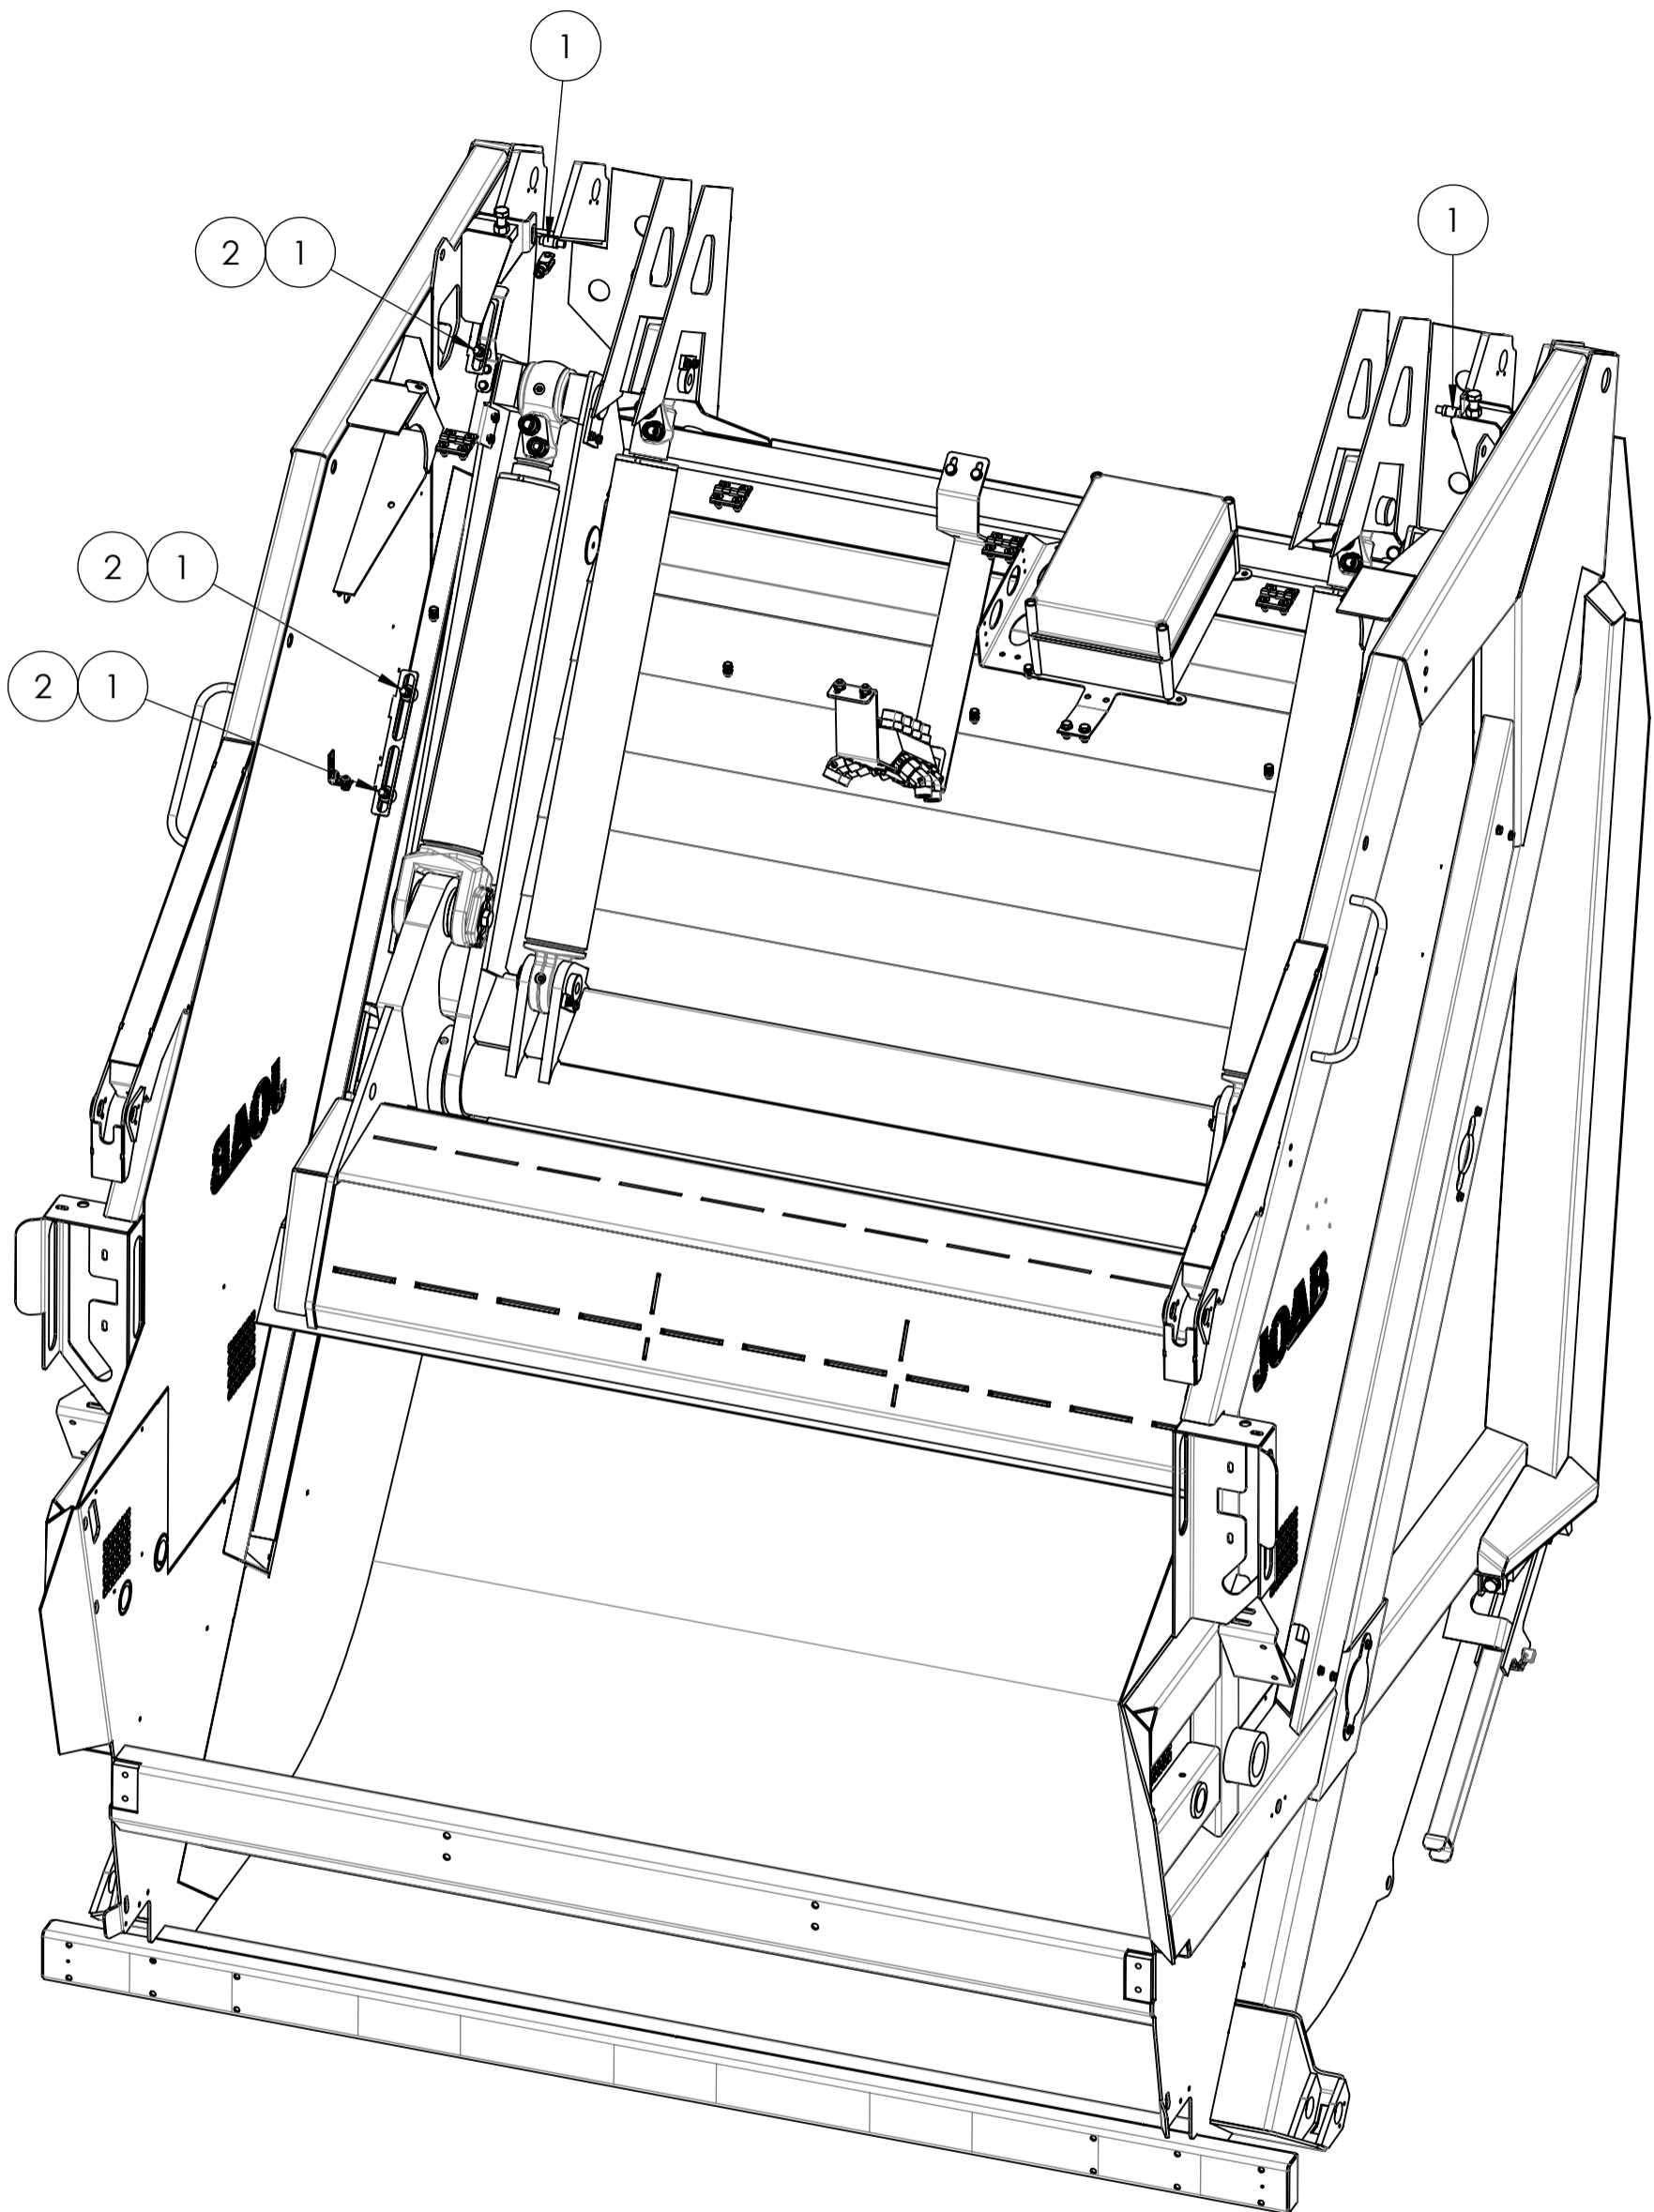

2	Slitplast givare	Hard plastic, Sensor	1521340	
1	Induktiv givare	Inductive sensor	504768	
ITEM NO.	Benämning	Title	Part no	YAP.Rev

Note! The images are for reference only. Components marked with * contact spare part branch.

Induktiva sensorer-Inductive sensors

1524055	HD baklucka mekanisk körlfångare- HD Tailgate mechanical bin catcher
2013-12-10	
Rev. 1	Date: 2014-03-28