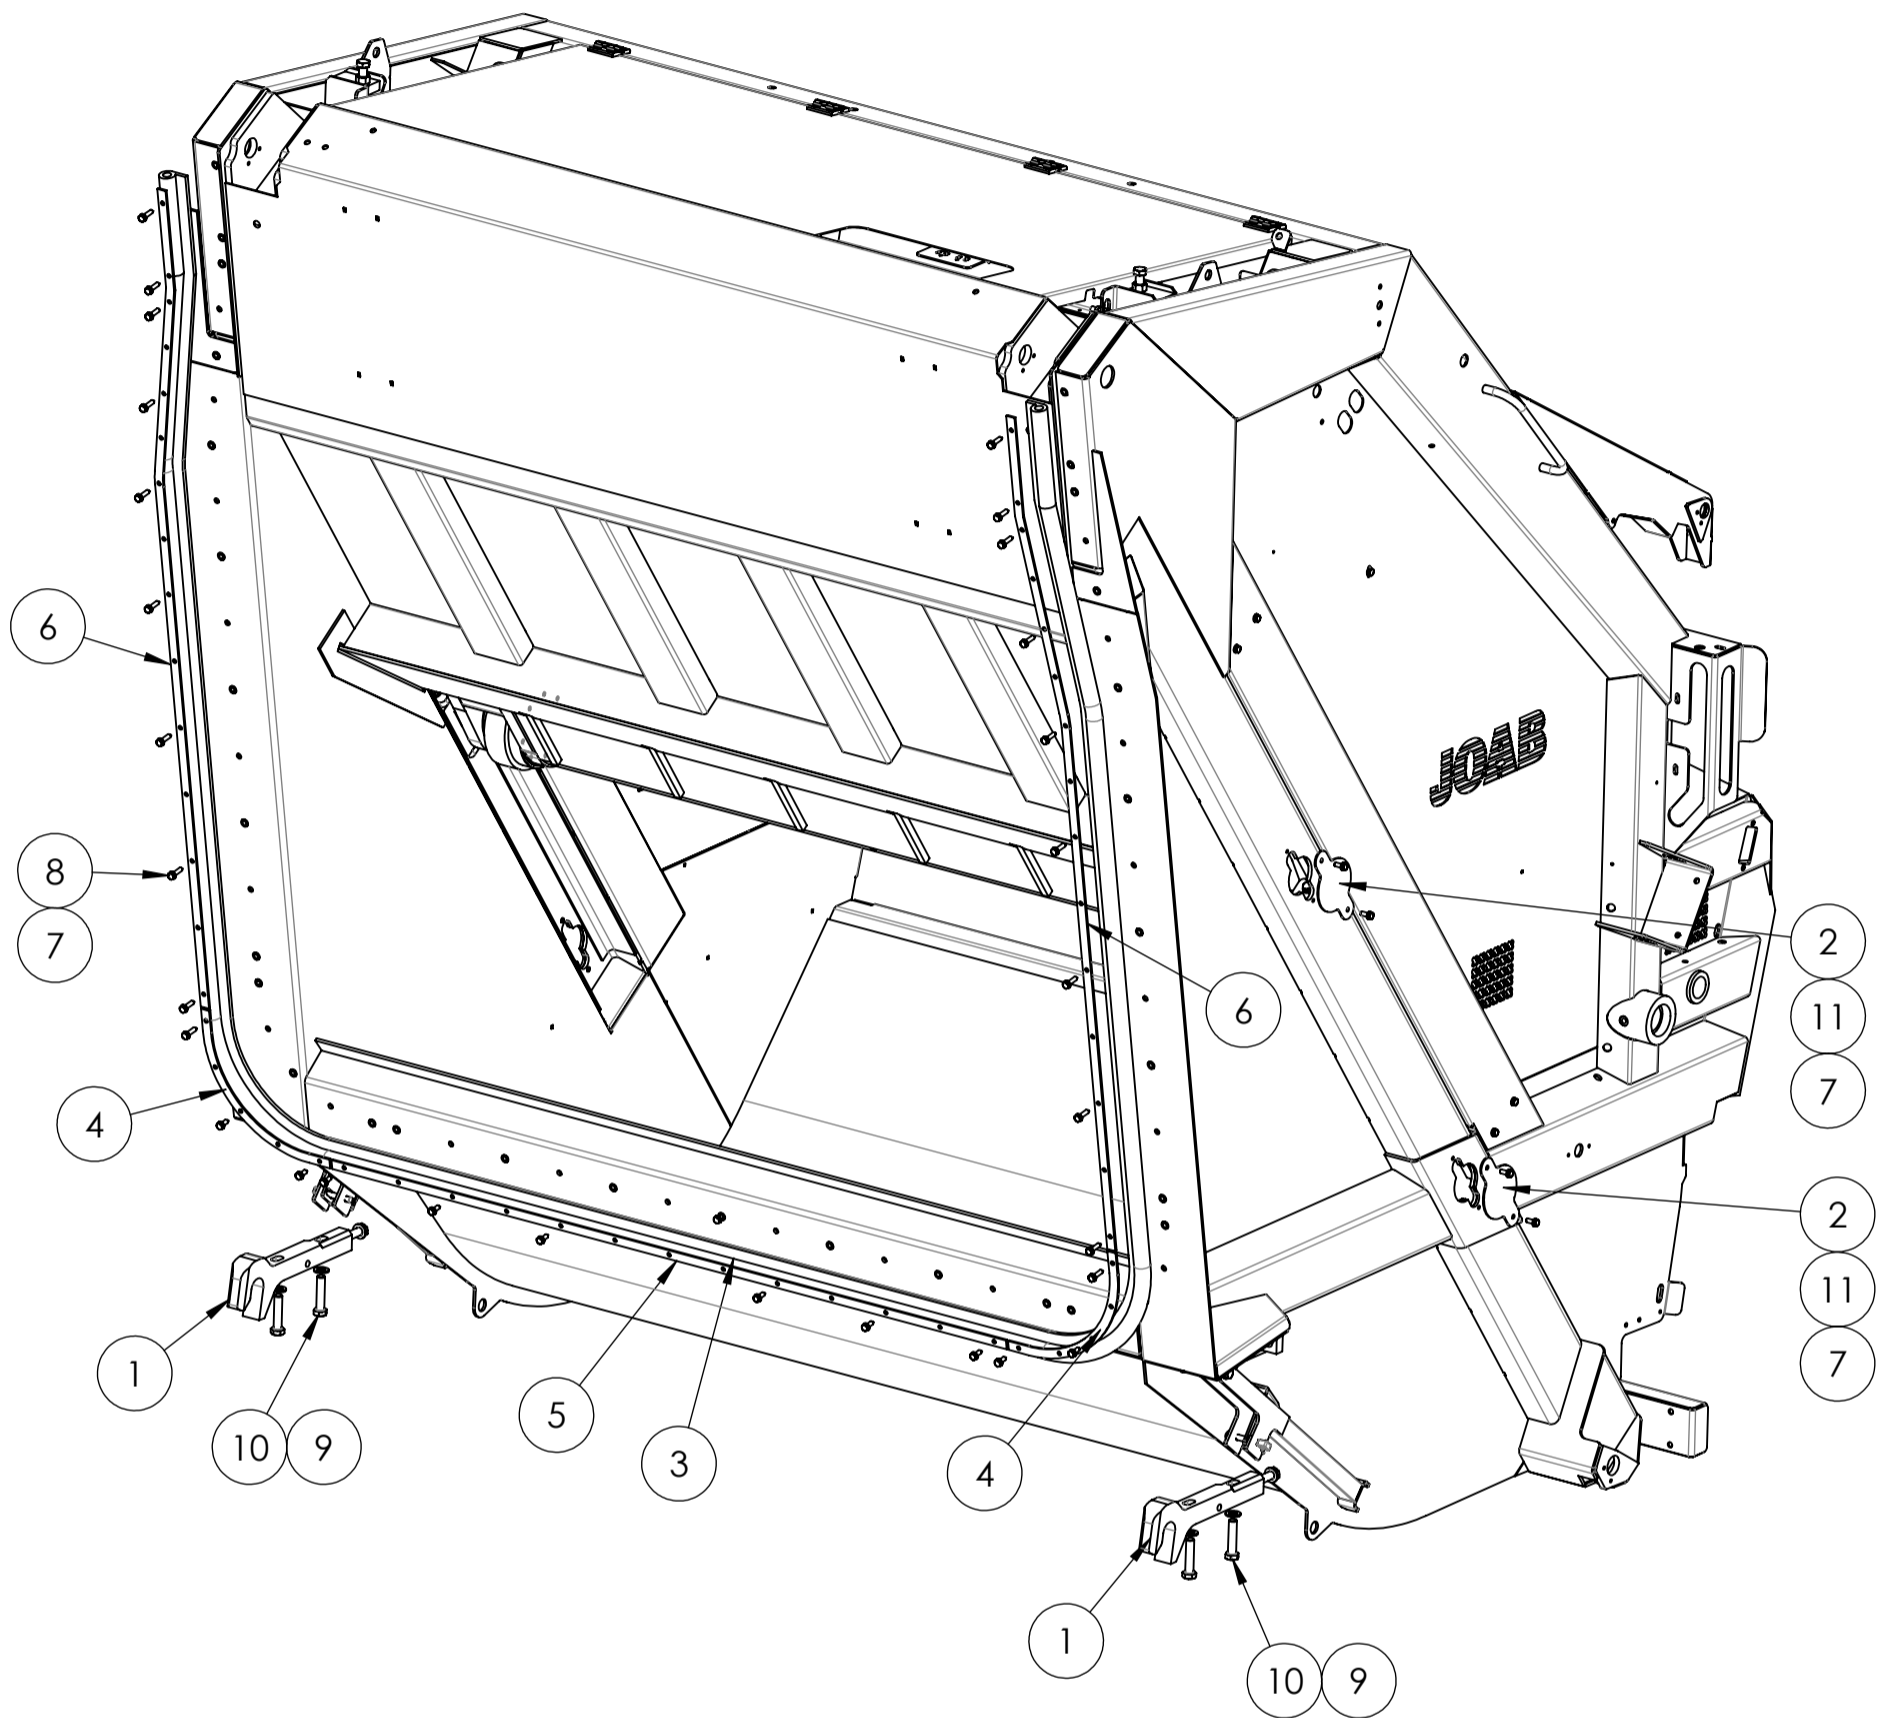

11	Skruv	Screw	1505263	
10	Skruv	Screw	1505264	
9	Bricka	Washer	1504903	
8	Skruv	Screw	1505262	
7	Bricka	Washer	1504899	
6	Gummilishållare övre	Rubber seal holder	1505254	
5	Rak gummilishållare	Rubber seal holder	1505253	
4	Gummilishållare 90°	Rubber seal holder	1505246	
3	Gummilist	Rubber seal	1505165-2	
2	Täcklock	Cover plate	1523829	1
1	Låshake	Lock latch	502030	6
ITEM NO.	Benämning	Title	Part no	YAP.Rev

Note! The images are for reference only. Components marked with * contact spare part branch.