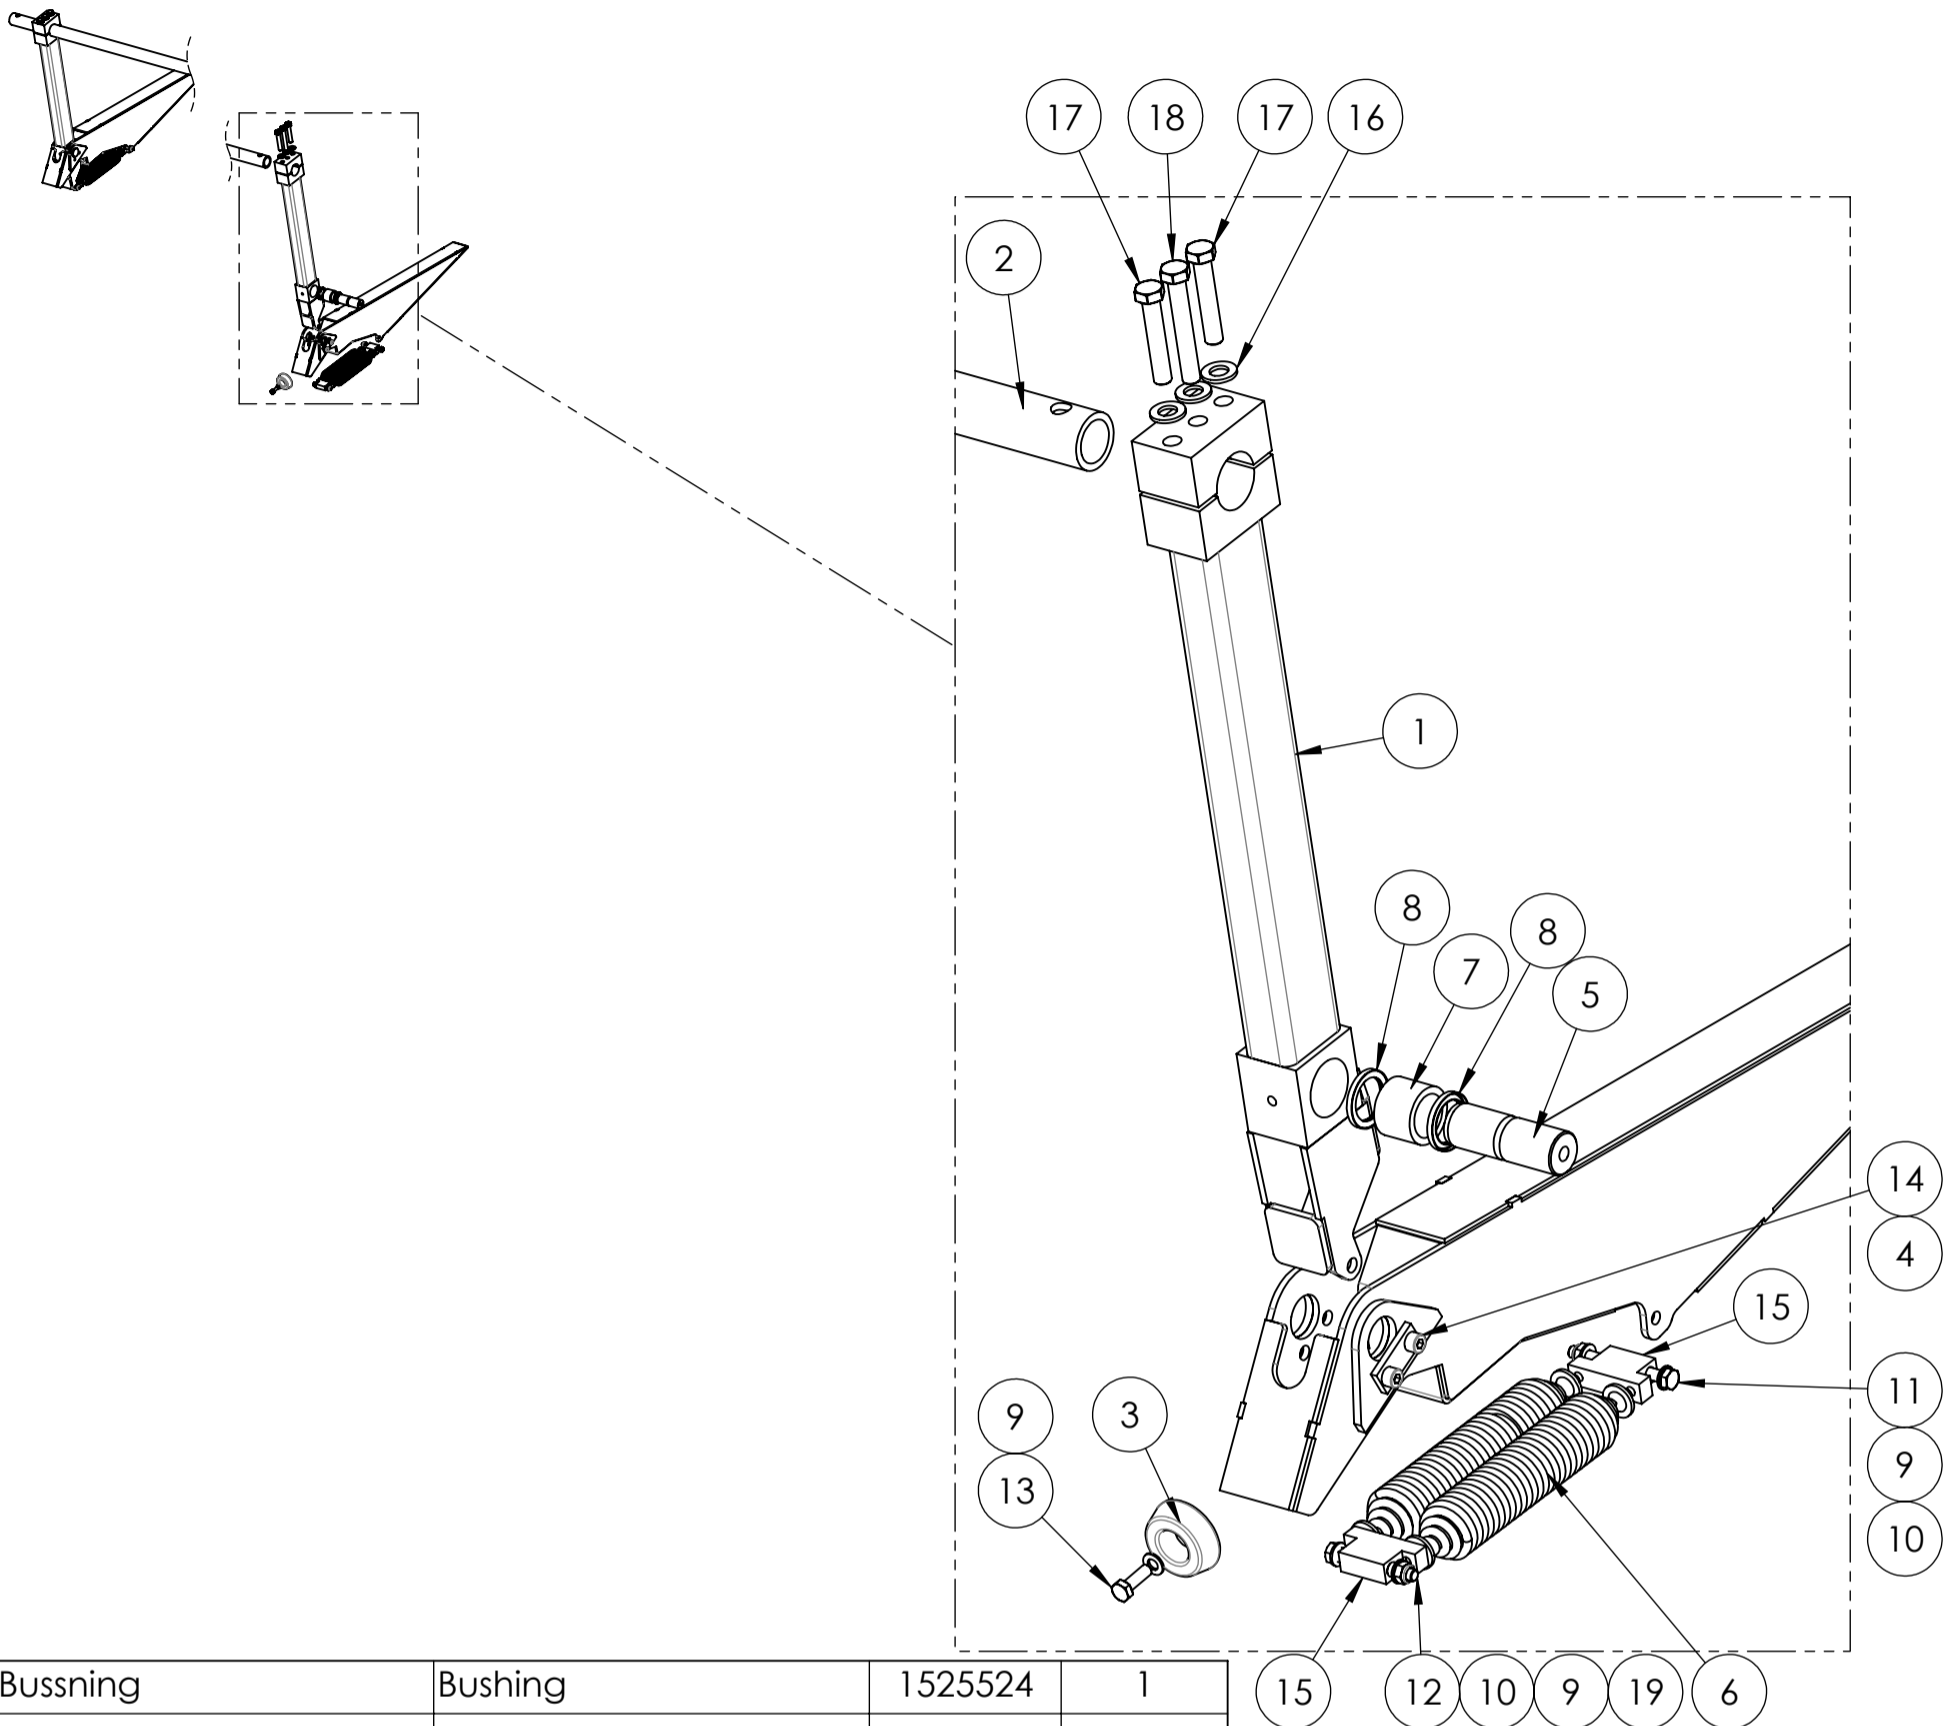

19	Bussning	Bushing	1525524	1
18	Skruv	Screw	1508833	
17	Skruv	Screw	1525523	1
16	Bricka	Washer	1504901	
15	Fjäderfäste	Spring bracket	1521256	
14	Skruv	Screw	1512953	
13	Skruv	Screw	1504922	
12	Skruv	Screw	1509719	
11	Skruv	Screw	1509720	
10	Låsmutter	Locking nut	1505255	
9	Bricka	Washer	1504899	
8	Radialtätning	Seal	1515635	
7	Bussning	Bushing	1518675	
6	Fjäder	Spring	1518705	
5	Bult	Bolt	1518676	5
4	Låsplatta	Locking plate	504335	2
3	Vibrationsdämpare	Damper	1507924	
2	Kärlfångarrör	Tube	1523752	2
1	Kärlfångararm	Bin cather Arm	1520429	4
ITEM NO.	Benämning	Title	Part no	YAP.Rev

Note! The images are for reference only. Components marked with * contact spare part branch.