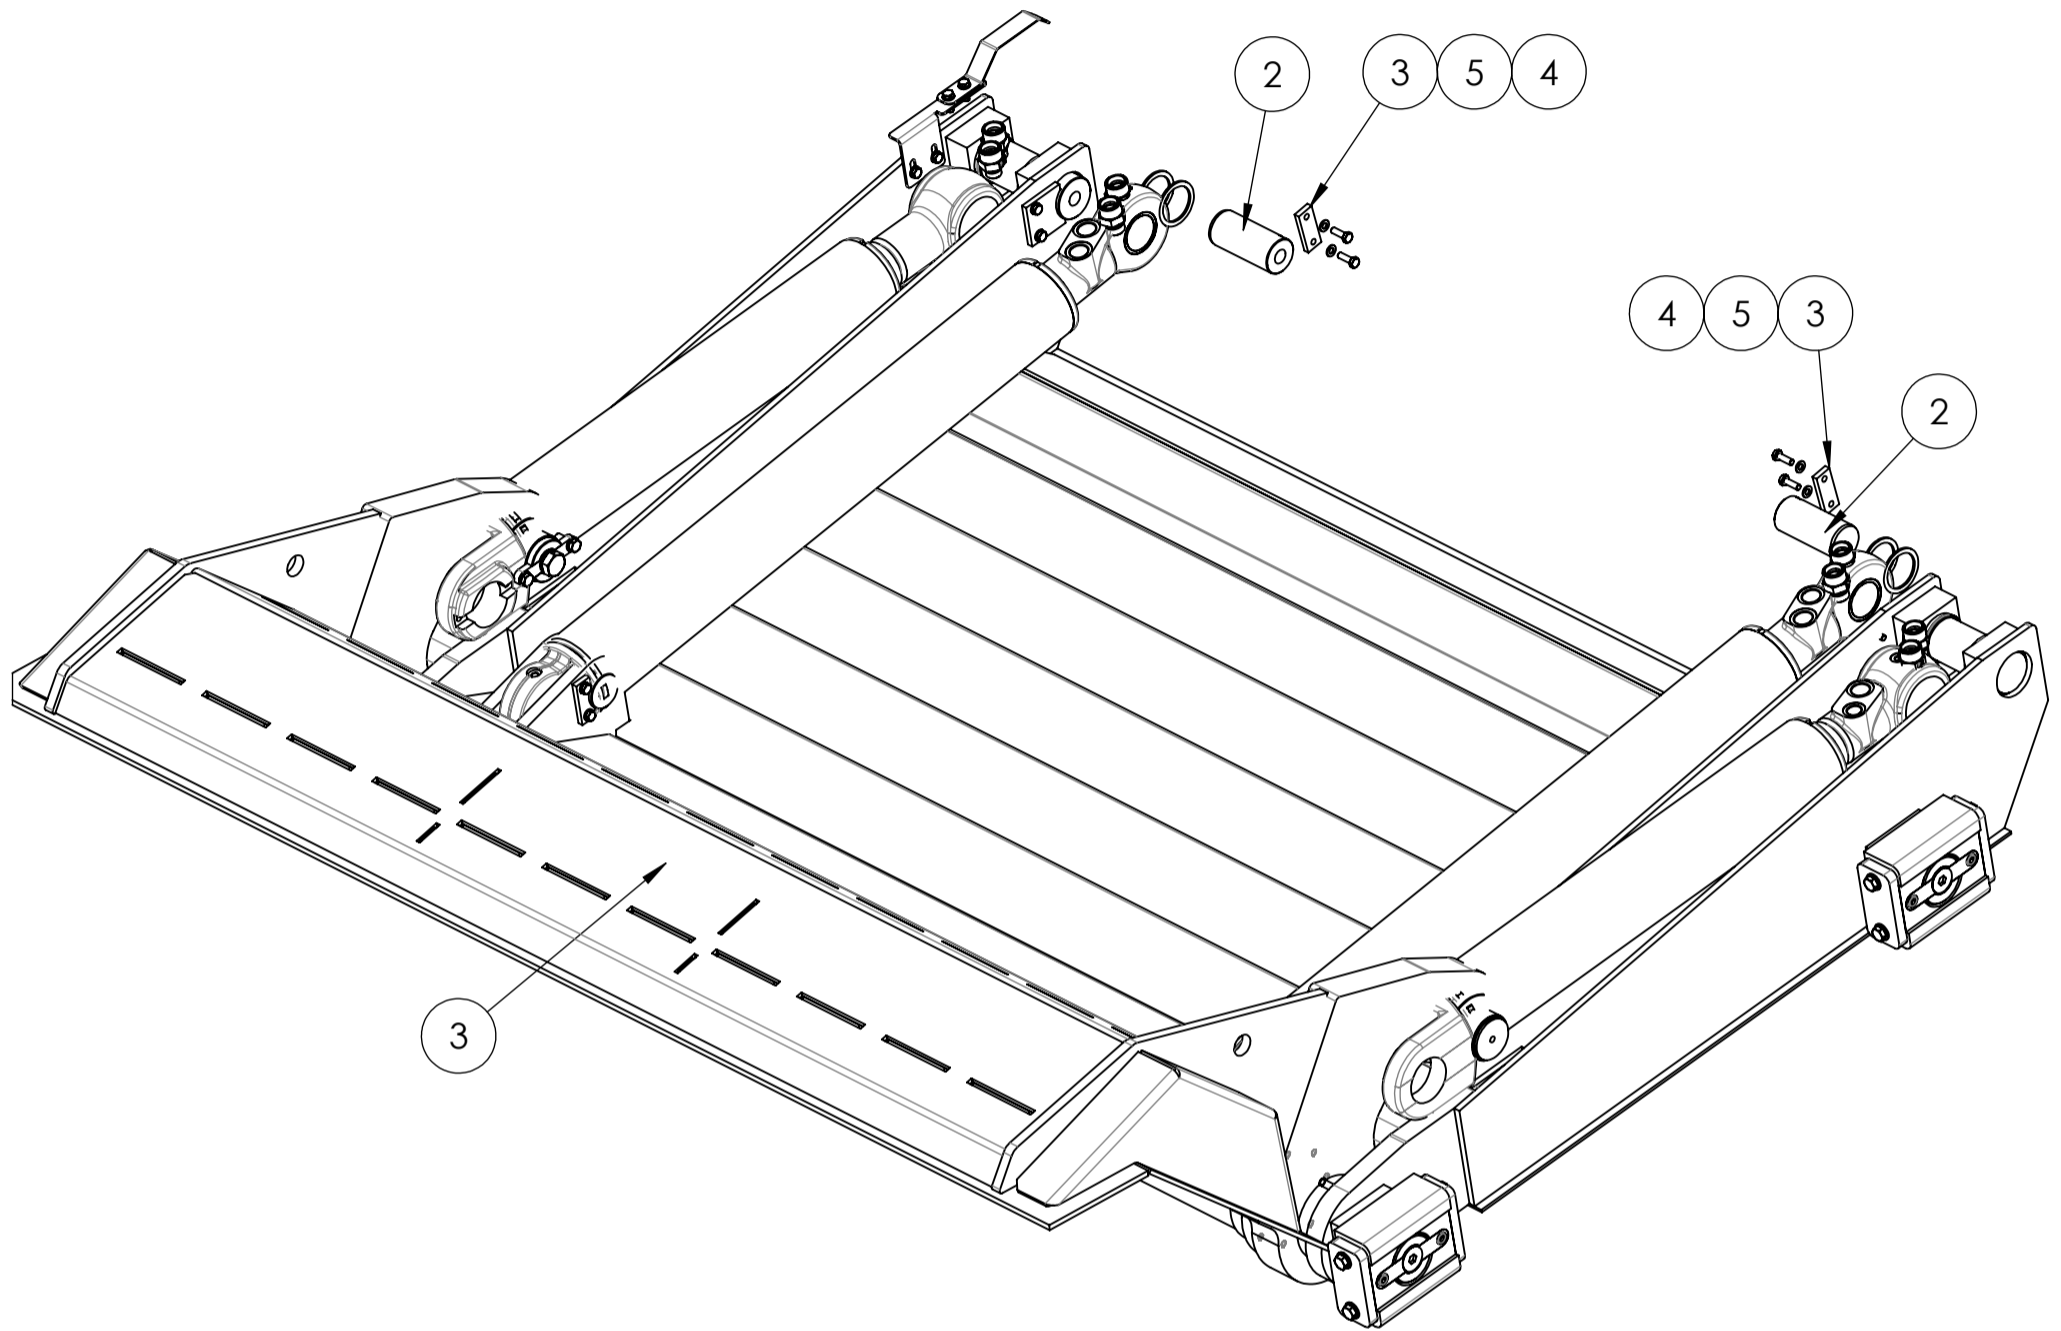

5	Skruv	Screw	1504922	
4	Bricka	Washer	1504899	
3	Låsplatta	Locking plate	504332	2
2	Bult	Bolt	1521140	
1	Press & Transportplatta HD	Press & Transport plate HD	504348	18
ITEM NO.	Benämning	Title	Part no	YAP.Rev

Note! The images are for reference only. Components marked with * contact spare part branch.

Press och transportplatta-Press and transport plate

1524055
2013-12-10
Rev. 1

HD baklucka mekanisk kärlfångare-
HD Tailgate mechanical bin catcher
Date: 2014-03-28