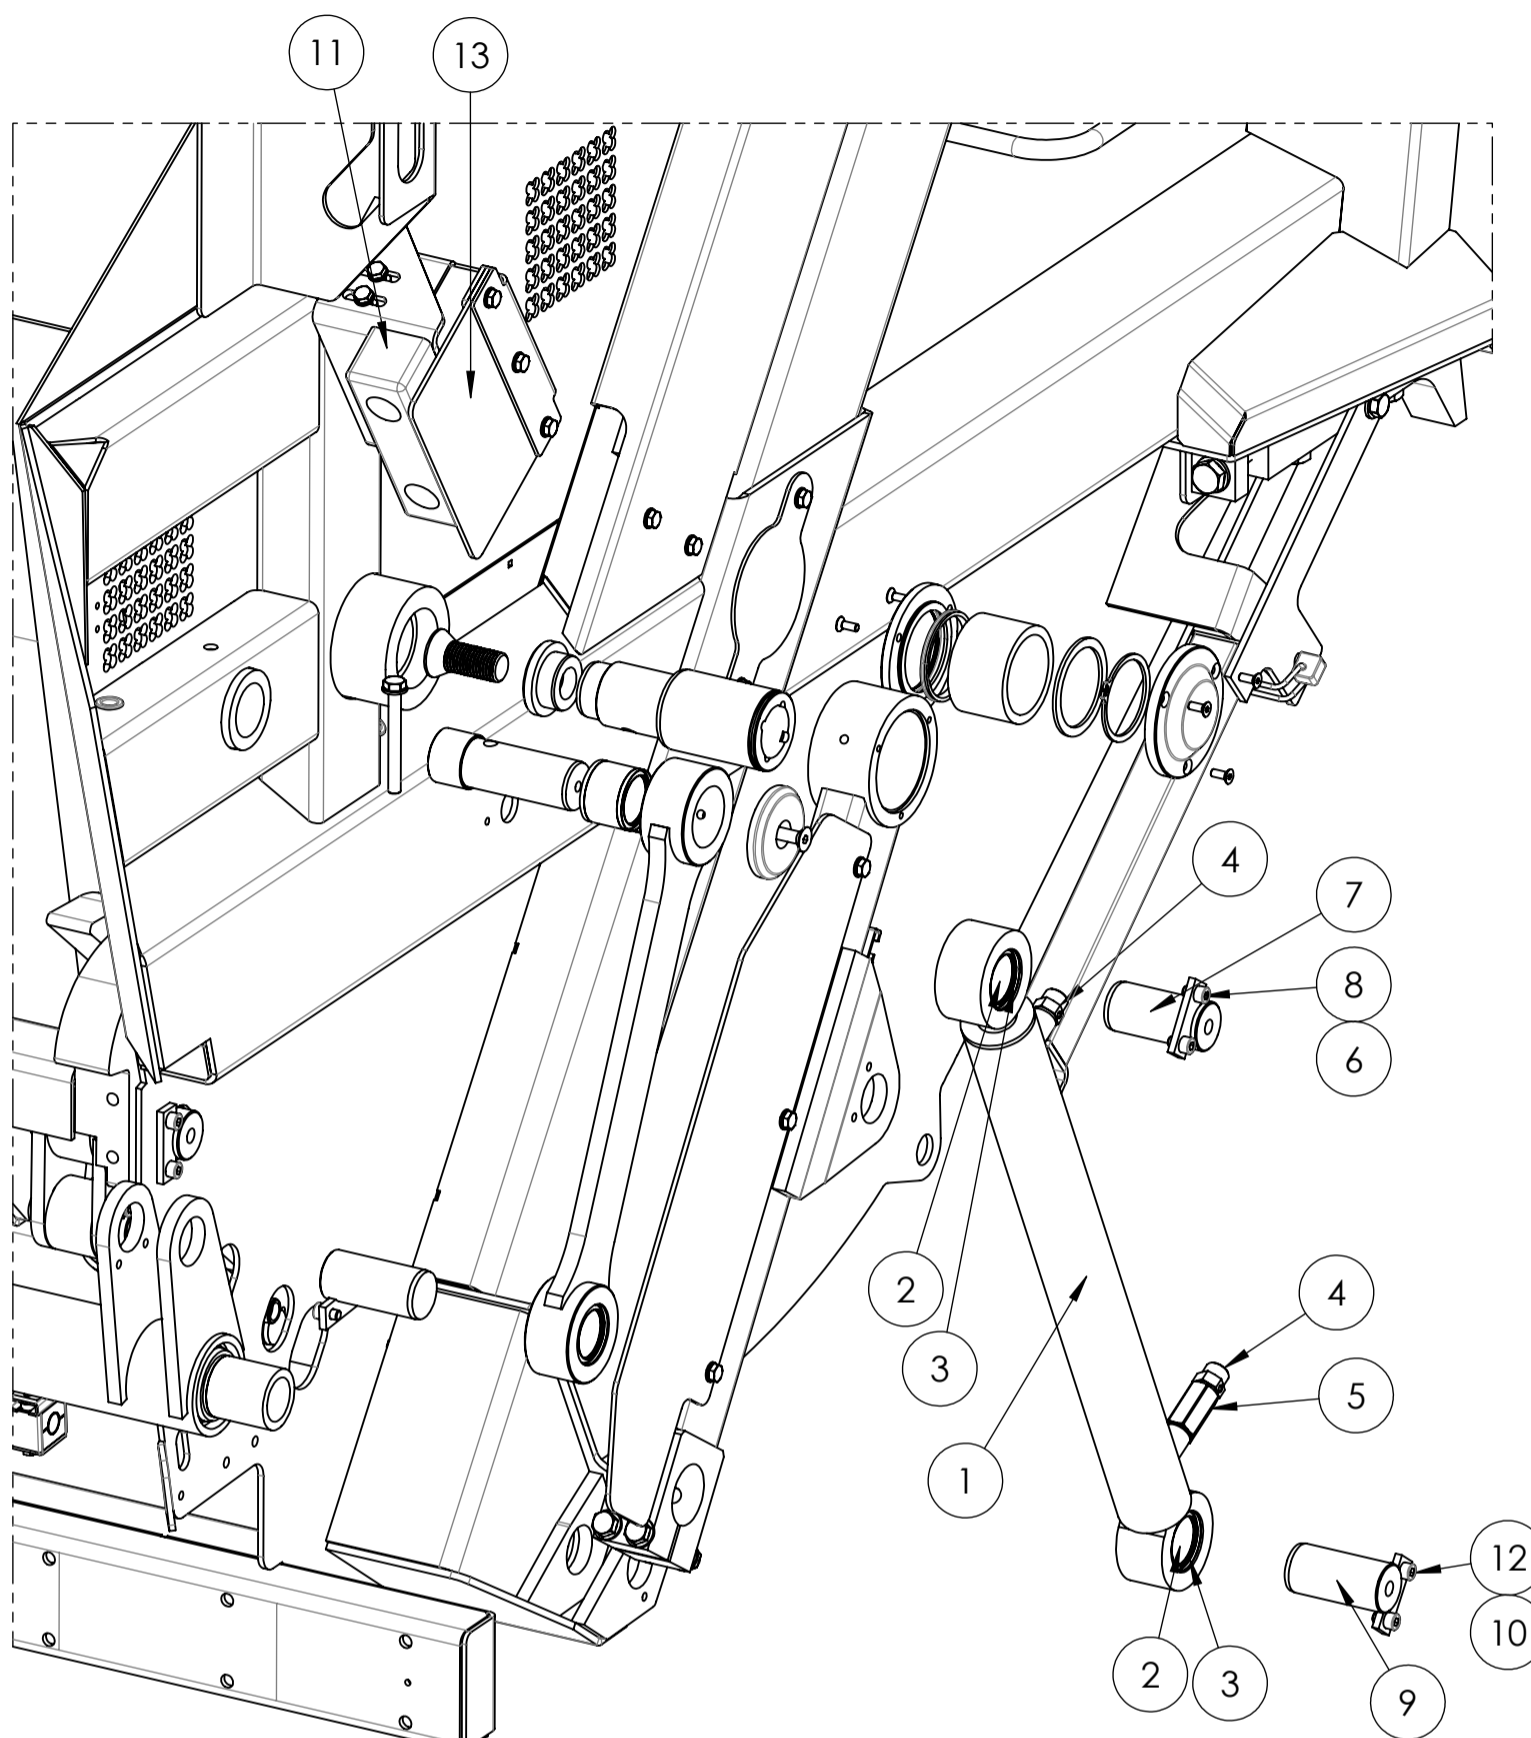

13	Skydd lyftstopp	Cover, rubber	1523185	2
12	Skruv	Screw	1512953	
11	Gummibuffert	Bumper	1514622	
10	Låsplatta	Locking plate	504337	2
9	Bult	Bolt	1518836	
8	Skruv	Screw	1512953	
7	Bult	Bolt	1518836	
6	Låsplatta	Locking plate	504337	2
5	Slangbrottsventil lyft	Hose break valve	1507898	
4	Adapter	Adapter	1505025	
3	Radialtätning	Seal	1515636	
2	Bussning	Bushing	1518826	
1	Hydraulcylinder	Hydraulic cylinder	1518811	
ITEM NO.	Benämning	Title	Part no	YAP.Rev

Note! The images are for reference only. Components marked with * contact spare part branch.