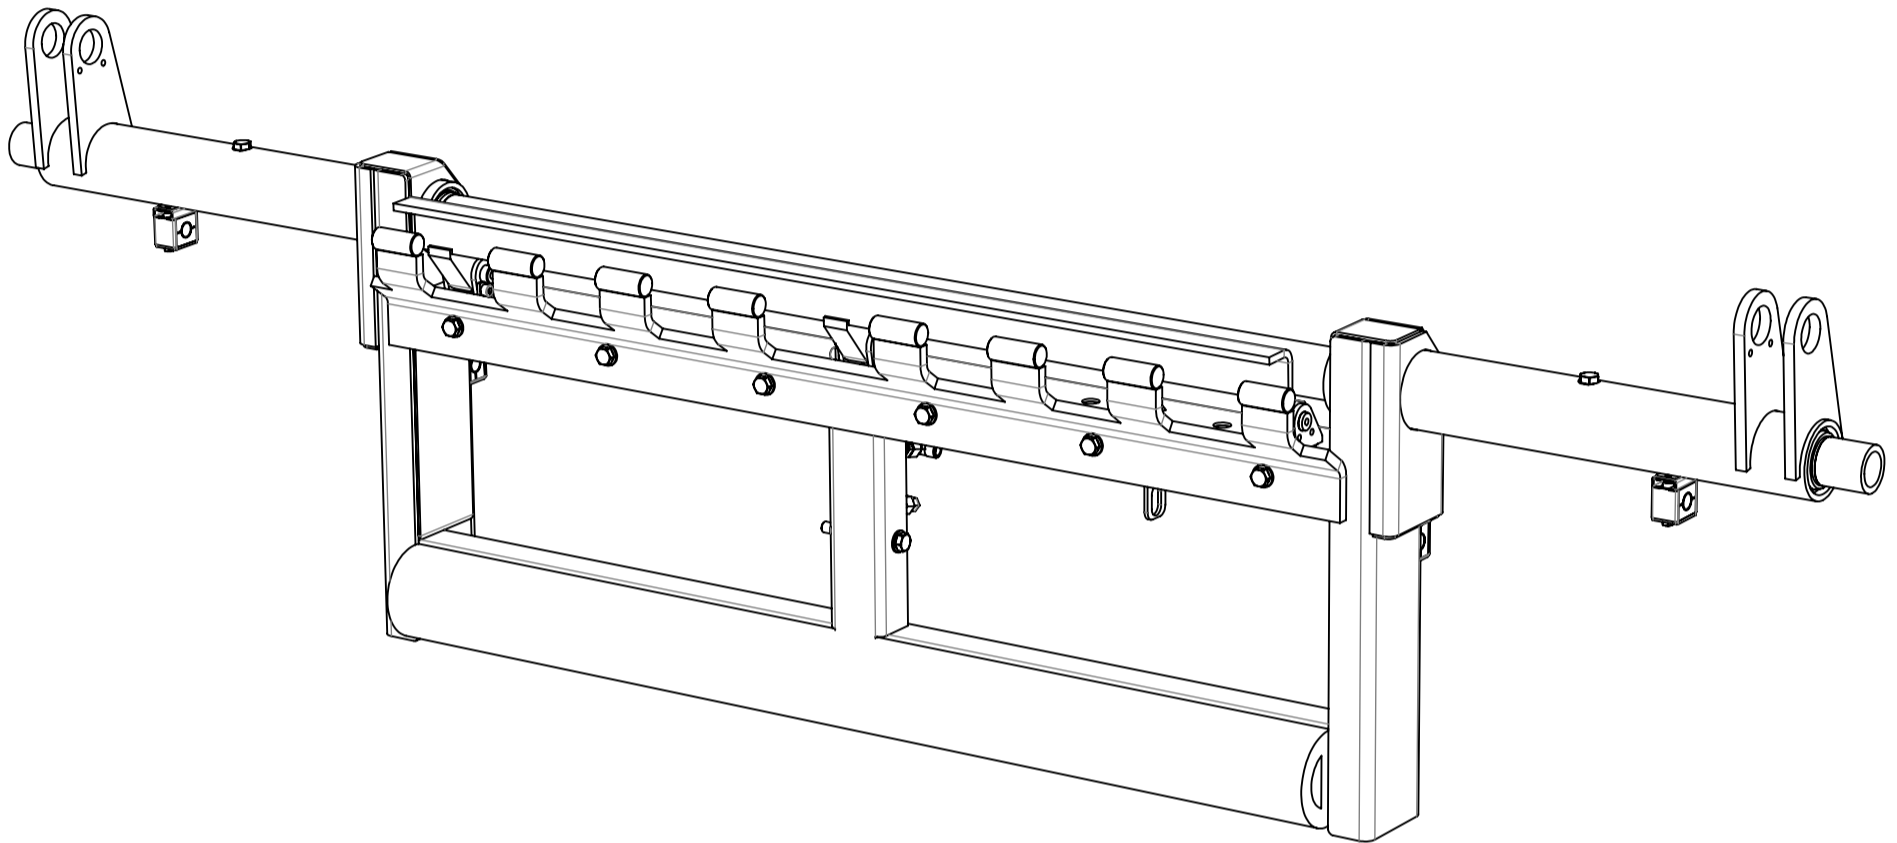

T vagga 80-1000L HD, MD
T cradle 80-1000 HD, MD

Note! The images are for reference only.
Components marked with * contact
spare part branch.