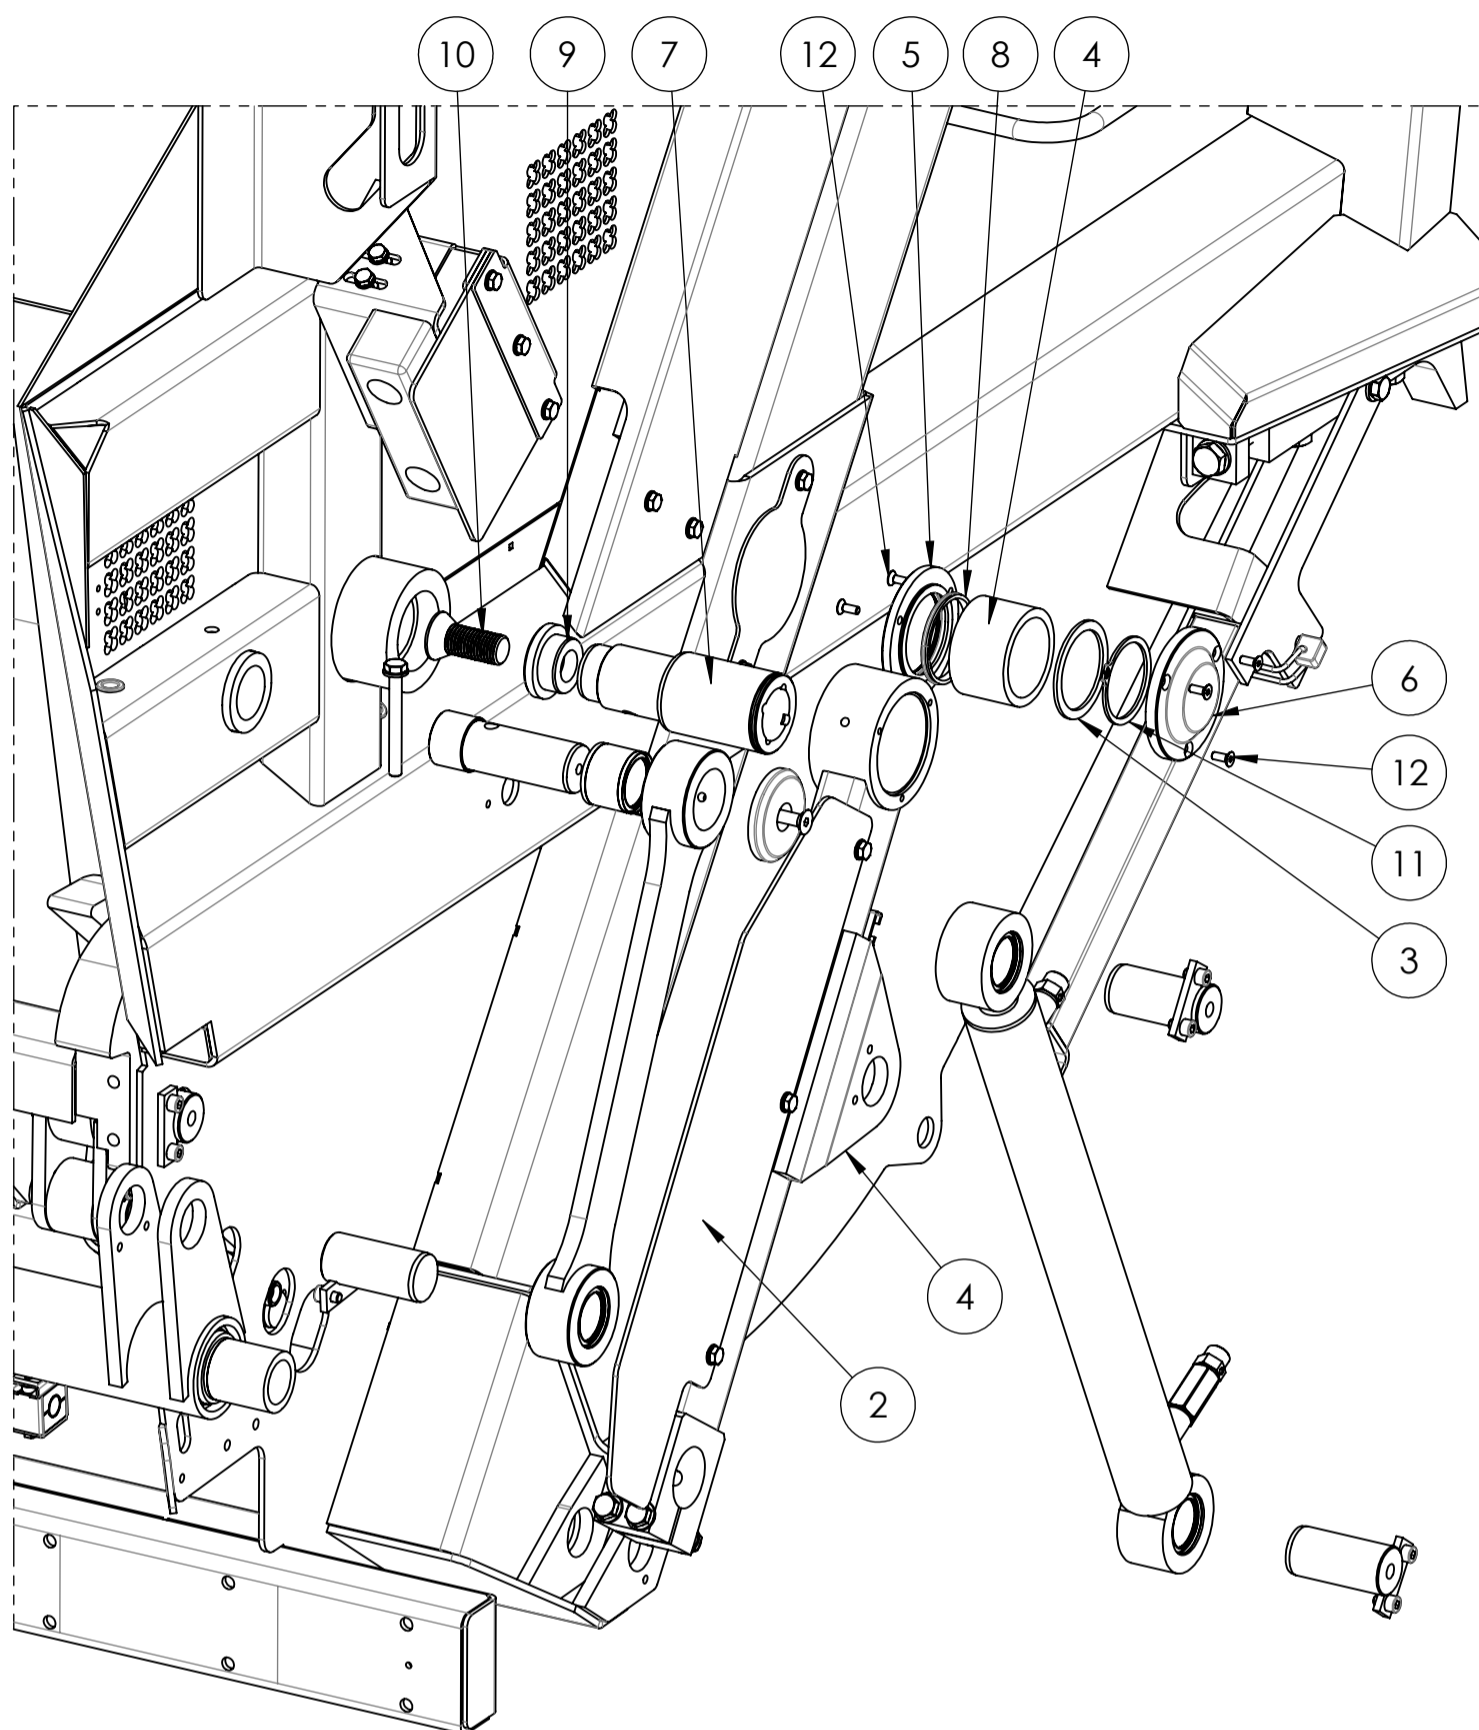

12	Skruv	Screw	1513374	
11	Segersäkring	Snap ring	1518844	
10	Skruv	Screw	1519816	
9	Bricka	Washer	1518849	3
8	Stefatätning	Seal	1513246	
7	Lyftarmsaxeltapp	Bolt	1518751	
6	Lock lyftarm yttre	Cover	1518734	
5	Lock lyftarm inre	Cover	1518735	
4	Bussning	Bushing	1518752	
3	Distansring	Spacer	1518753	
2	Lyftskydd	Lift arm cover	1506190	6
1	Lyftarm Höger	Lift arm right	1518852	4
ITEM NO.	Benämning	Title	Part no	YAP.Rev

Note! The images are for reference only. Components marked with * contact spare part branch.