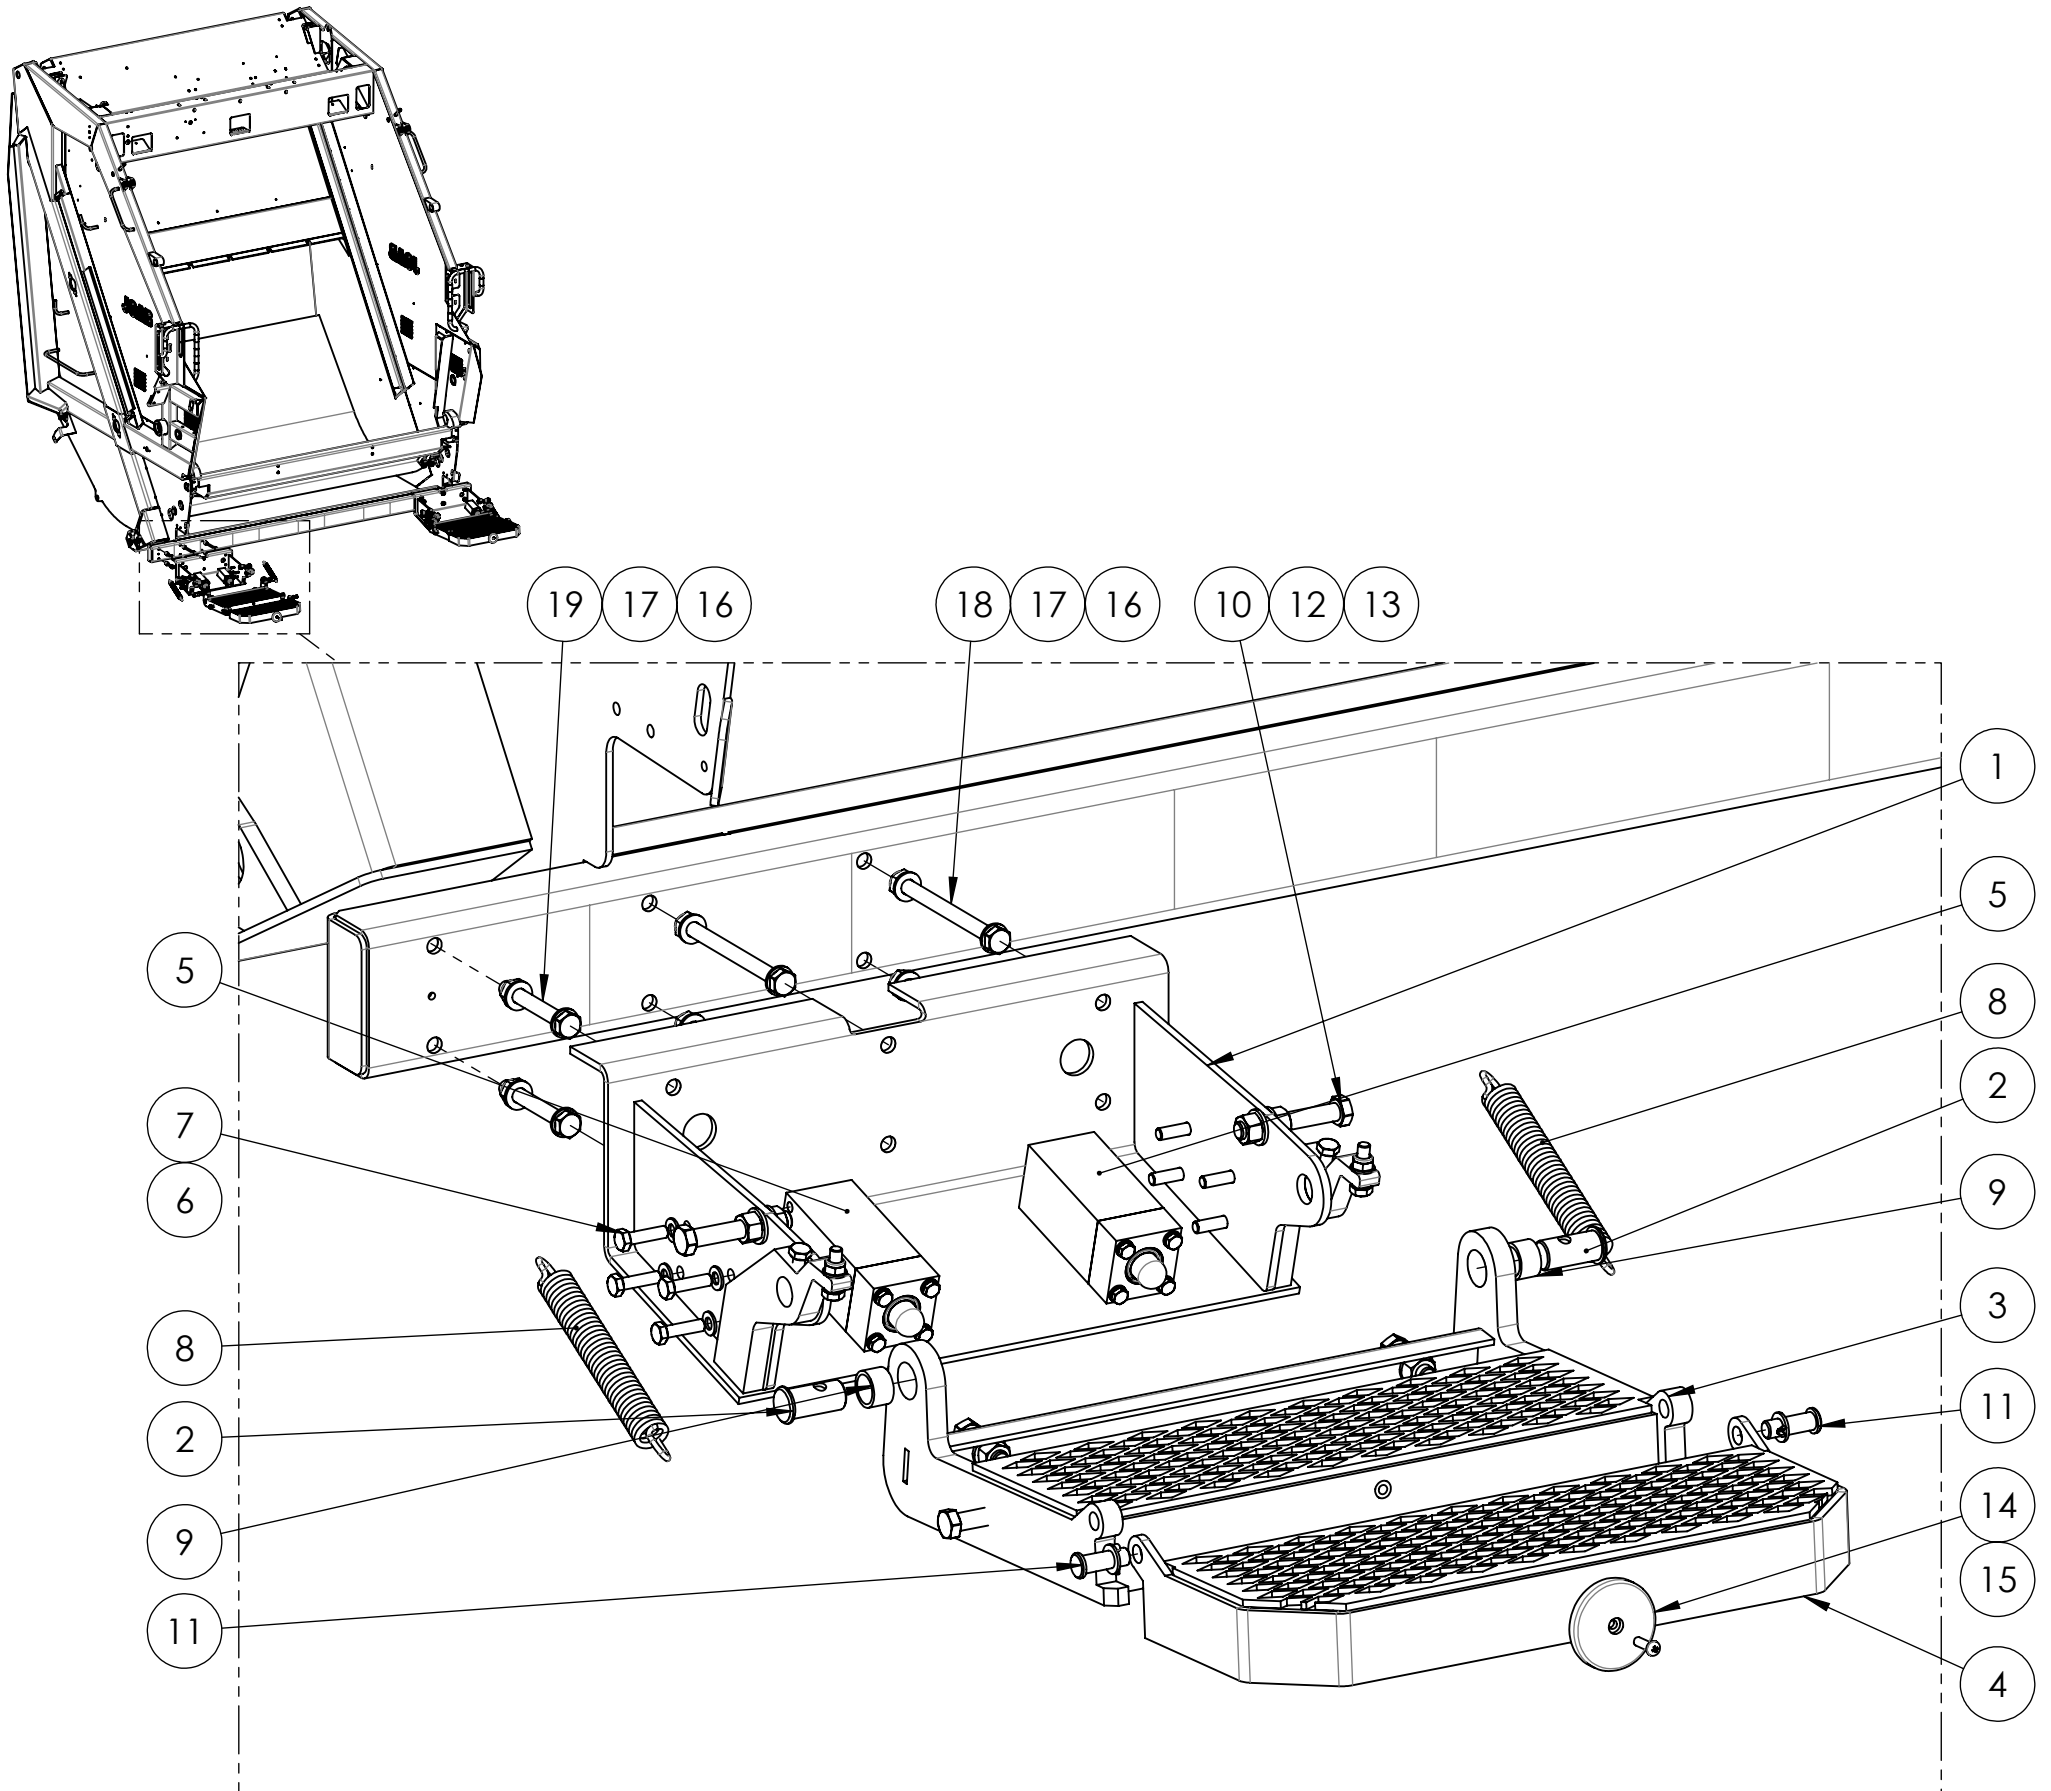

Index

Footboards HD, MD Spare parts

Page 1. Index
Page 2-3. Fotsteg HD, MD - Footboards HD, MD

Note! The images are for reference only.
Components marked with * contact
spare part branch.

1506960	Fotsteg HD, MD-Footboards HD, MD
2014-05-14	
Rev. 1	Date: 2014-05-14

Fotsteg HD, MD-Footboards HD, MD

Note! The images are for reference only.
Components marked with * contact
spare part branch.

19	Skruv	Screw	1506964	
18	Skruv	Screw	1519811	
17	Låsmutter	Locking nut	1505257	
16	Bricka	Washer	1504900	
15	Skruv	Screw	1507383	
14	Reflex rund röd	Reflector, red	1511927	
13	Bricka	Washer	1504901	
12	Mutter	Nut	1504842	
11	Bult	Bolt	1506813	
10	Skruv	Screw	1505304	
9	Bussning	Bushing	1506799	2
8	Dragfjäder	Spring	1506880	
7	Skruv	Screw	1505262	
6	Bricka	Washer	1504899	
5	Fotstegsgivare	Sensor	1506753	3
4	Fotsteg Yttre	Footboard, outer	1506747	2
3	Fotsteg inre	Footboard, inner	1506745	
2	Axel	Axle	1506741	2
1	Fotstegsfäste	Footboard bracket	1506739	
ITEM NO.	Benämning	Title	Part no	YAP.Rev

Note! The images are for reference only. Components marked with * contact spare part branch.