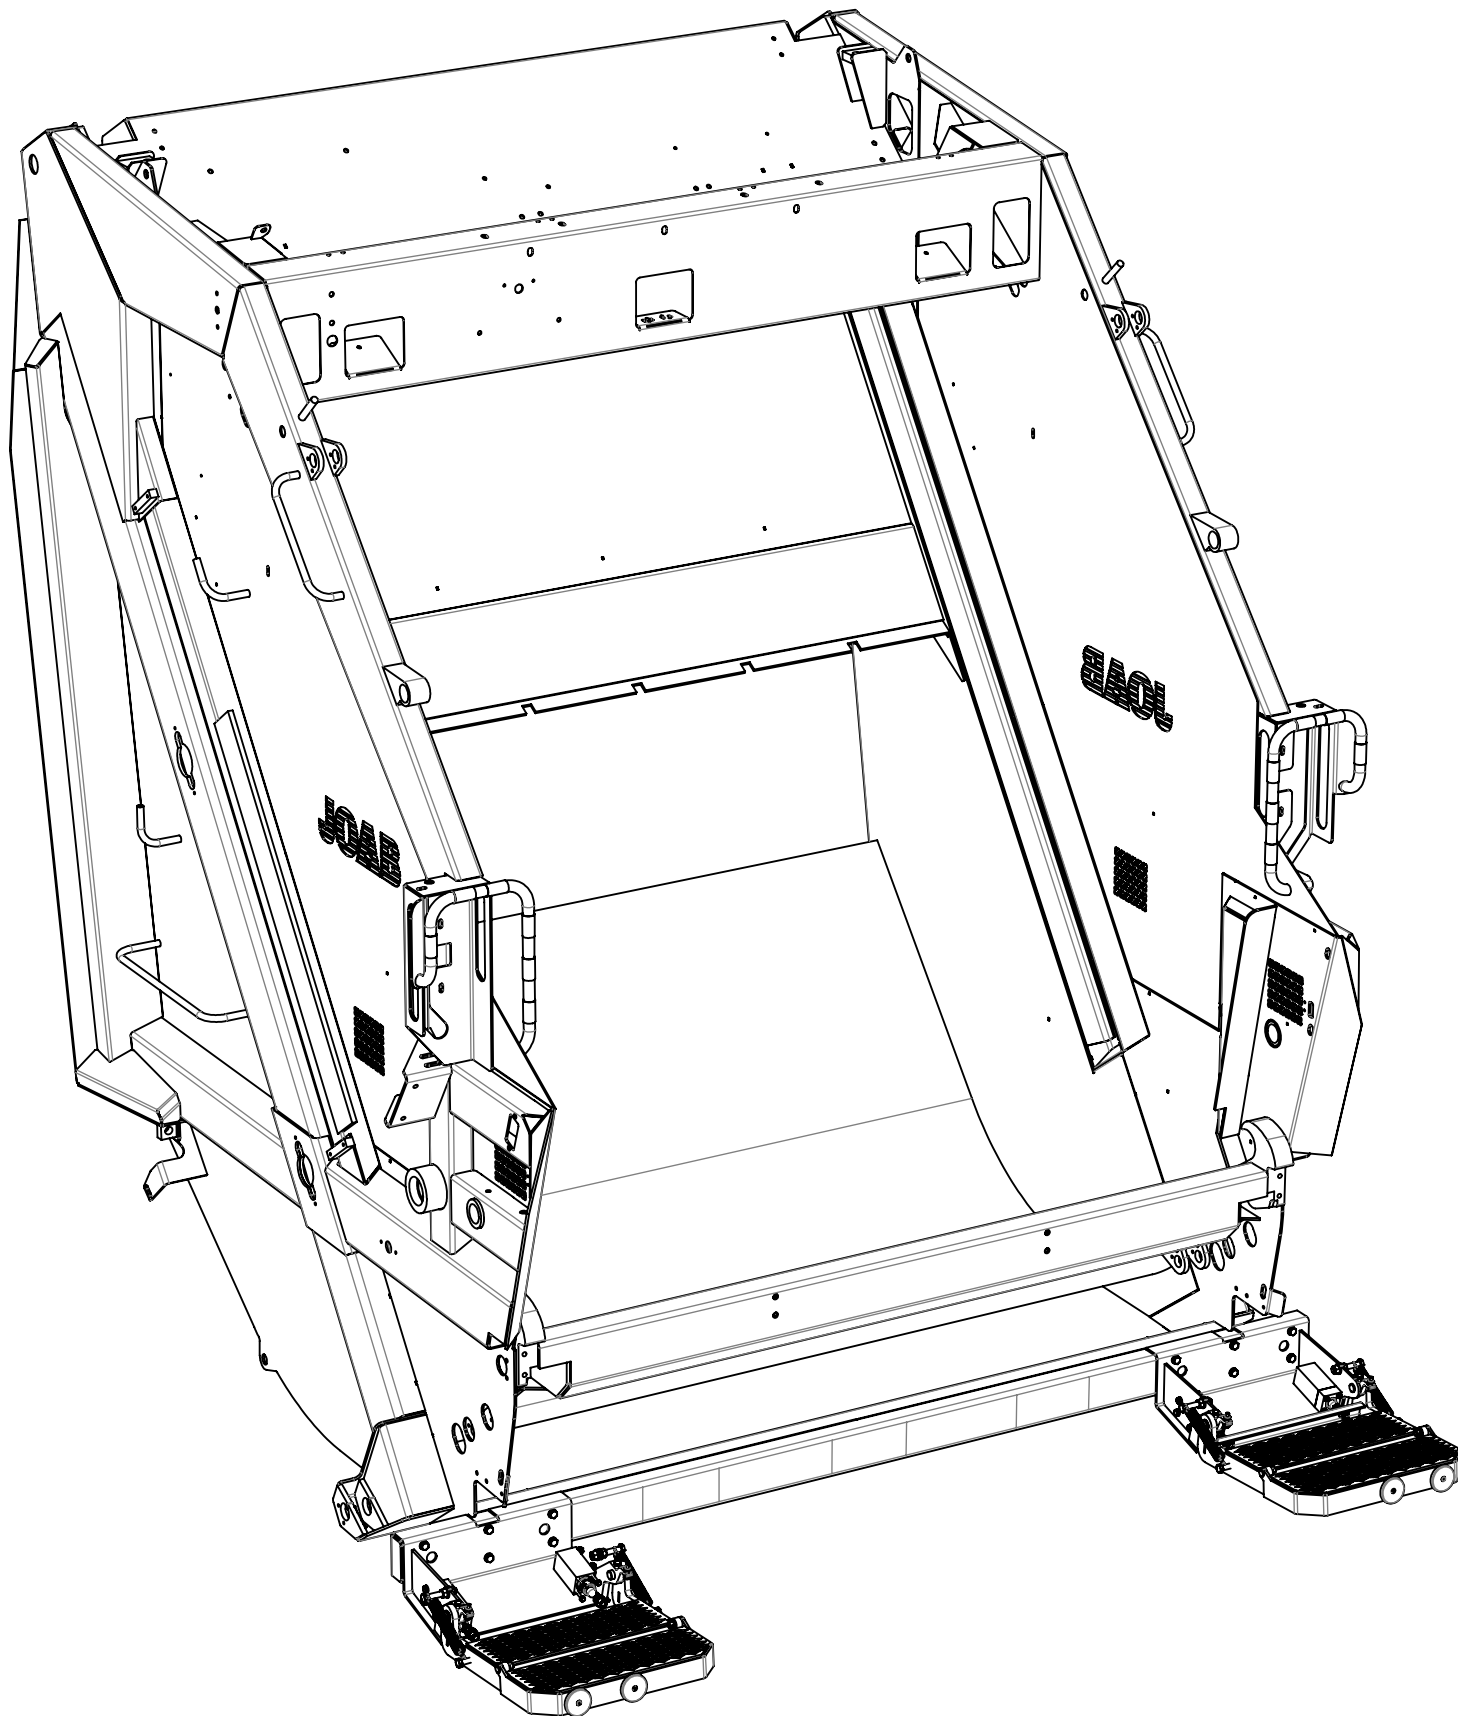

Index

Footboards HD, MD Spare parts

Page 1. Index
Page 2-3. Fotsteg HD, MD - Footboards HD, MD

Note! The images are for reference only.
Components marked with * contact
spare part branch.

1506960	Fotsteg HD, MD-Footboards HD, MD
2014-05-14	
Rev. 1	Date: 2014-05-14

Fotsteg HD, MD-Footboards HD, MD

Note! The images are for reference only.
Components marked with * contact
spare part branch.

19	Skruv	Screw	1506964	
18	Skruv	Screw	1519811	
17	Låsmutter	Locking nut	1505257	
16	Bricka	Washer	1504900	
15	Skruv	Screw	1507383	
14	Reflex rund röd	Reflector, red	1511927	
13	Bricka	Washer	1504901	
12	Mutter	Nut	1504842	
11	Bult	Bolt	1506813	
10	Skruv	Screw	1505304	
9	Bussning	Bushing	1506799	2
8	Dragfjäder	Spring	1506880	
7	Skruv	Screw	1505262	
6	Bricka	Washer	1504899	
5	Fotstegsgivare	Sensor	1506753	3
4	Fotsteg Yttre	Footboard, outer	1506747	2
3	Fotsteg inre	Footboard, inner	1506745	
2	Axel	Axle	1506741	2
1	Fotstegsfäste	Footboard bracket	1506739	
ITEM NO.	Benämning	Title	Part no	YAP.Rev